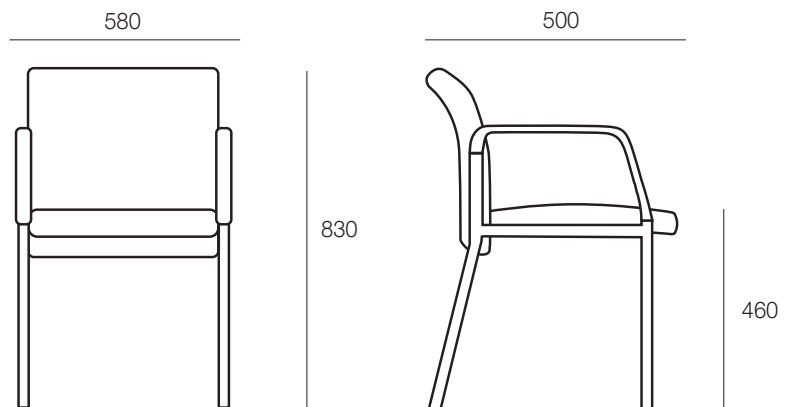

TECHNICAL DRAWINGS

PRODUCT OPTIONS

ecf

1F Marine Parade
Abbotsford, Victoria
3067 Australia

T +61 (3) 9818 5444
F +61 (3) 9818 6655
info@ecf.com.au

ecf.com.au
 ecf.hfa
 @ecf_hfa