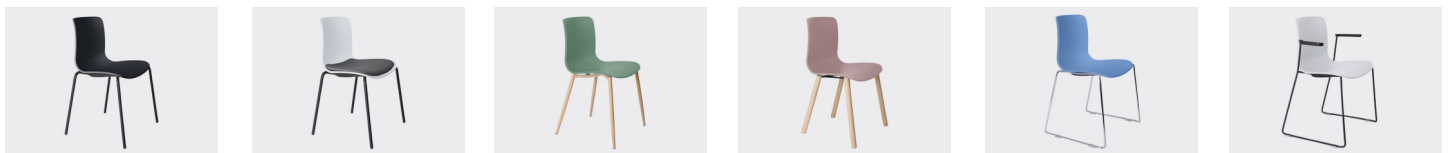

ecf | CAIT

CAIT

Cait is a versatile chair and is available in a range of several colours and base options. It has a flexible back, allowing the user to change their seating position whilst keeping the chair stable. The simple and clean design makes it a perfect choice in any meeting room, reception or waiting area, training facility, breakout space or cafeteria.

DIMENSIONS

Height	Width	Depth
790mm	540mm	505mm

SPECIFICATIONS

Upholstered and assembled in Australia
5-year warranty
Seat height: 450mm
Weight rating: 110kg
Stackable

OPTIONS

Shell colour: Light Grey, White, Charcoal, Black, Sky Blue, Mint Green, Coral Red, Ginger, Cold Grey, Forest Green, Deepsea Blue, Cherry Brown

Upholstered seat pad or fully upholstered shell – any suitable fabric, leather or vinyl

Base finish: black or white powder-coat, or chrome

GENERAL

Origin	Lead Time
Asia	4 weeks

TECHNICAL DRAWINGS

PRODUCT OPTIONS