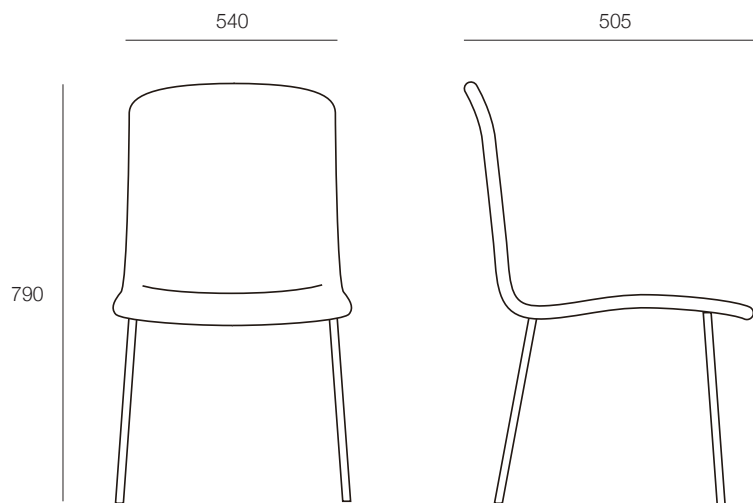

ecf | CAIT

CAIT

Cait is a versatile chair and is available in a range of several colours and base options. It has a flexible back, allowing the user to change their seating position whilst keeping the chair stable. The simple and clean design makes it a perfect choice in any meeting room, reception or waiting area, training facility, breakout space or cafeteria.

DIMENSIONS

Height	Width	Depth
790mm	540mm	505mm

SPECIFICATIONS

Upholstered and assembled in Australia
5-year warranty
Seat height: 450mm
Weight rating: 110kg
Stackable

OPTIONS

Shell colour: Light Grey, White, Charcoal, Black, Sky Blue, Mint Green, Coral Red, Ginger, Cold Grey, Forest Green, Deepsea Blue, Cherry Brown

Upholstered seat pad or fully upholstered shell – any suitable fabric, leather or vinyl

Base finish: black or white powder-coat, or chrome

GENERAL

Origin	Lead Time
Asia	4 weeks

TECHNICAL DRAWINGS

PRODUCT OPTIONS