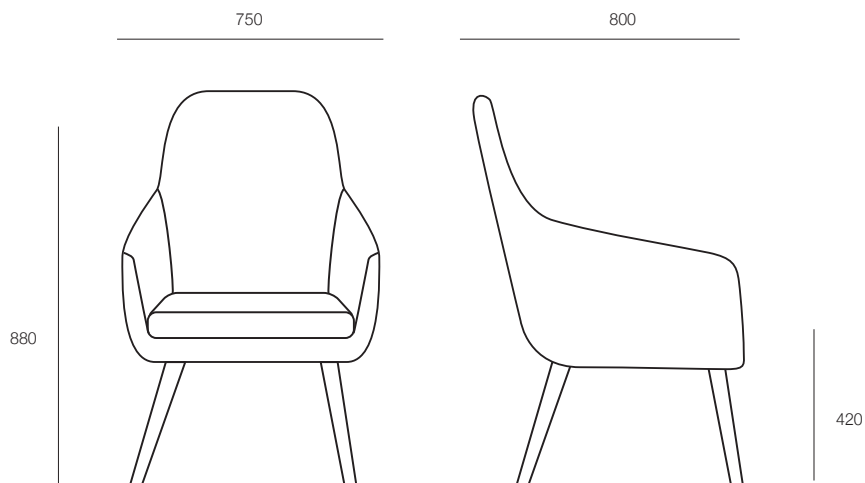

ecf | BONNIE LOUNGE

BONNIE LOUNGE

The Bonnie Lounge offers a larger seat and back to the Bonnie. Available in 3 different base options and upholstered in the fabric of your choice.

DIMENSIONS

| Height | Width | Depth |
|--------|-------|-------|
| 880mm | 750mm | 800mm |

SPECIFICATIONS

5 year warranty

OPTIONS

4 leg timber legs, natural or dark stain

Black 4 point swivel base

Gas lift

Your choice of any fabric, leather, vinyl, healthcare treated and eco-friendly fabrics

2-seater lounge with choice of sled or timber base

GENERAL

| Origin | Lead Time |
|-----------|-----------|
| Australia | 4 weeks |

TECHNICAL DRAWINGS

PRODUCT OPTIONS

ecf

1F Marine Parade
Abbotsford, Victoria
3067 Australia

T +61 (3) 9818 5444
F +61 (3) 9818 6655
info@ecf.com.au