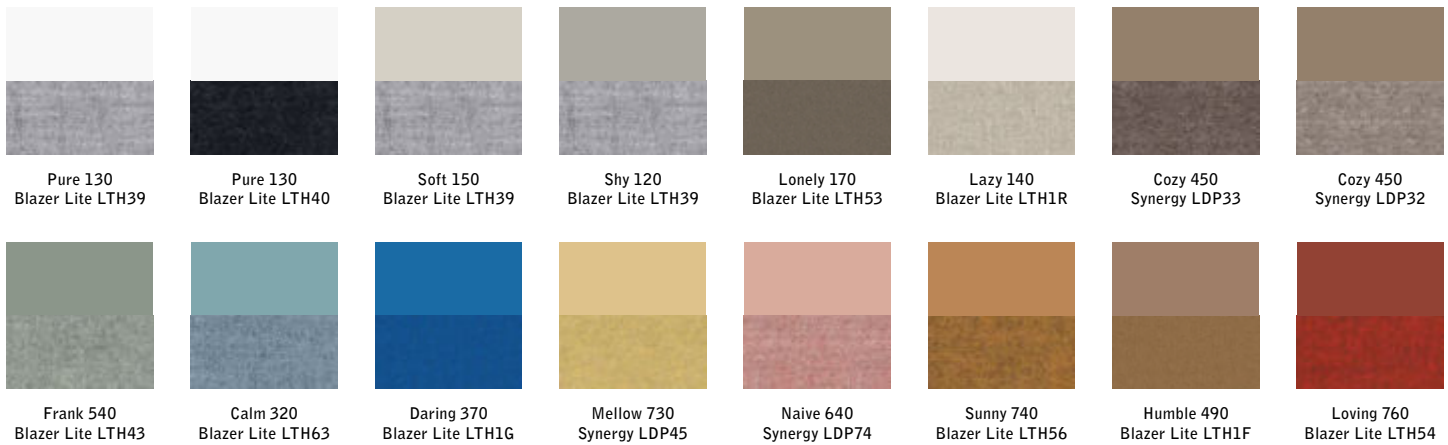

LINTEX / MOOD FABRIC

MOOD FABRIC MOBILE

MOOD FABRIC MOBILE

A mobile glass writing board with a fabric covered, sound absorbent back. The Mood Fabric is a versatile screen that offers a seamless combination of materials and functions. Available in three sizes: two smaller with a full glass front and a large model with a glass and textile front. All have a textile covered back with a sound absorbent filling. Available in several selected standard colours. Feet are available in black or grey with matching castors, solid oak with black castors, or fabric covered to match the screen. All feet are sold separately. Designed by Matti Klenell and Halleroed.

Tempered, low iron glass
MOOD- or matte **SILK-GLASS®**
 Magnetic writing surface
 15 selected colour combinations
 Feet in grey, black or oak
 45 mm sound absorbent filling
 FSC Mix: FSC-C170086
 EPD (EPD International): S-P-04947

Article number	Name	Size w x h mm	Weight kg
70507-textile-glass	MOOD FABRIC Mobile (Feet/castors not included)	700 x 1960	24
70501-textile-glass	MOOD FABRIC Mobile (Feet/castors not included)	1000 x 1960	35
70504-textile-glass	MOOD FABRIC Mobile (Feet/castors not included)	1500 x 1960	41
70507M-textile-glass	MOOD FABRIC Mobile, SILK-GLASS® (Feet/castors not included)	700 x 1960	24
70501M-textile-glass	MOOD FABRIC Mobile, SILK-GLASS® (Feet/castors not included)	1000 x 1960	35
70504M-textile-glass	MOOD FABRIC Mobile, SILK-GLASS® (Feet/castors not included)	1500 x 1960	41
1755	MOOD FABRIC Foot/ Casters grey		3,9
1755-S	MOOD FABRIC Foot/ Casters black		3,9
8755	MOOD FABRIC Foot Oak, Casters black		4,6
8755-textile	MOOD FABRIC Foot Textile, black casters (ordered separately)		4,7

1755

1755-S

8755

8755-textile

1500 x 1960

1000 x 1960

700 x 1960