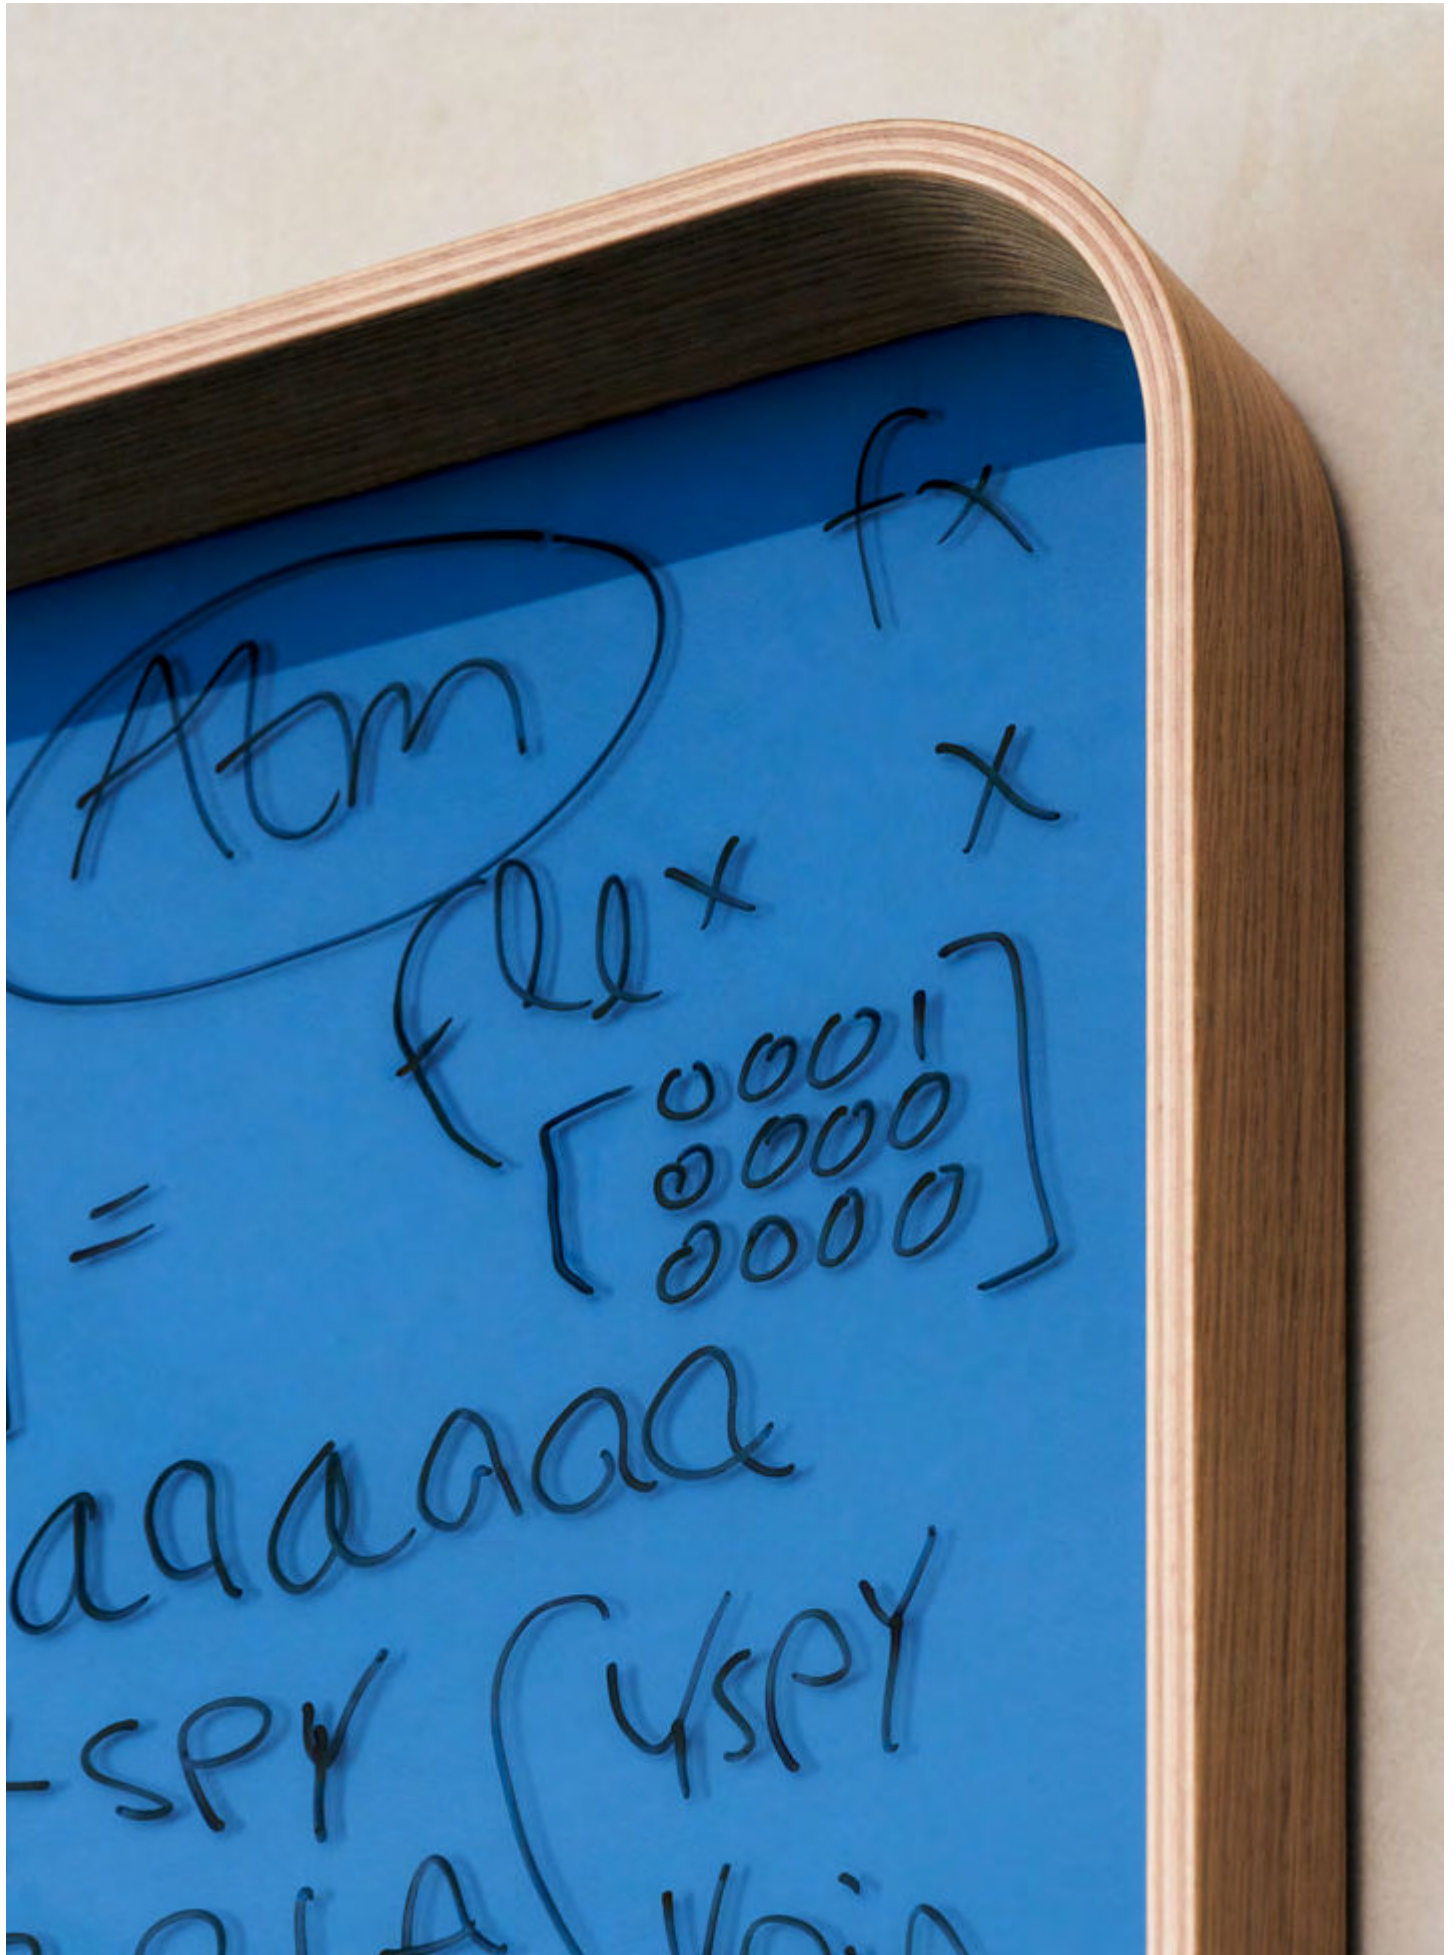

# LINTEX / FRAME Wall

## FRAME WALL

A premium writing board with a softly rounded bentwood frame available in grey lacquer or oak veneer finish. The depth of the frame outlines the board and doubles as a natural pen tray. The glass is available in any of our 24 standard colours. For a monochrome appearance we recommend the colour Soft - 150 combined with a grey lacquer frame. Designed by Halleroed and Matti Klenell.

MOOD- or SILK-GLASS® in 24 colours  
Oak veneer or grey bentwood frame  
Magnetic writing surface  
Depth from wall 50 mm  
Tempered, low iron glass  
FSC Mix: FSC-C170086

Article number	Name	Size w x h mm	Weight kg
70820-colour code	FRAME Wall, Oak frame	1000 x 1000 x 50	15
70825-colour code	FRAME Wall, Oak frame	1500 x 1000 x 50	22
70830-colour code	FRAME Wall, Oak frame	2000 x 1000 x 50	29
70820M-colour code	FRAME Wall, SILK-GLASS®, Oak frame	1000 x 1000 x 50	15
70825M-colour code	FRAME Wall, SILK-GLASS®, Oak frame	1500 x 1000 x 50	22
70830M-colour code	FRAME Wall, SILK-GLASS®, Oak frame	2000 x 1000 x 50	29
70880-colour code	FRAME Wall, Grey frame (Soft 150)	1000 x 1000 x 50	15
70885-colour code	FRAME Wall, Grey frame (Soft 150)	1500 x 1000 x 50	22
70890-colour code	FRAME Wall, Grey frame (Soft 150)	2000 x 1000 x 50	29
70880M-colour code	FRAME Wall, SILK-GLASS®, Grey frame (Soft 150)	1000 x 1000 x 50	15
70885M-colour code	FRAME Wall, SILK-GLASS®, Grey frame (Soft 150)	1500 x 1000 x 50	22
70890M-colour code	FRAME Wall, SILK-GLASS®, Grey frame (Soft 150)	2000 x 1000 x 50	29