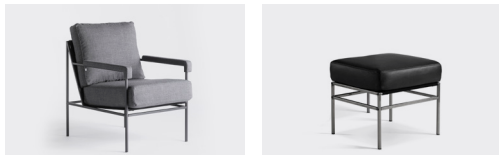

ecf | SEVENTY FIVE

SEVENTY FIVE

One of our classics, Seventy, has a little brother called Seventy Five. It comes with a lower back and more narrow seat – but still with the same great comfort and design as Seventy. Seventy Five also matches the Seventy tables.

DIMENSIONS

Height	Width	Depth
810mm	590mm	780mm

SPECIFICATIONS

Made in Australia
Designed in Sweden
5-year warranty
Seat height 420mm
Metal frame, powder-coated black
Supporting canvas in seat and backrest
Moulded seat cushion in high-resiliency foam
Back cushion with foam/feather filling
Upholstered in any suitable fabric, leather or vinyl

OPTIONS

Footstool: 500mm W x 450mm D x 420mm H
Sofa: 1740mm W x 780mm D x 810mm H
Sofa with seat cushion in foam with a metal spring core
Canvas: Black or beige

PRODUCT OPTIONS

GENERAL

Origin	Lead Time
Europe	6 weeks