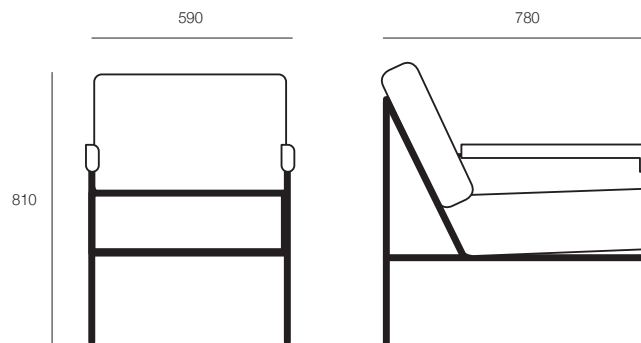

TECHNICAL DRAWINGS

ecf

1F Marine Parade
Abbotsford, Victoria
3067 Australia

T +61 (3) 9818 5444
F +61 (3) 9818 6655
info@ecf.com.au

ecf.com.au
 ecf.hfa
 @ecf_hfa