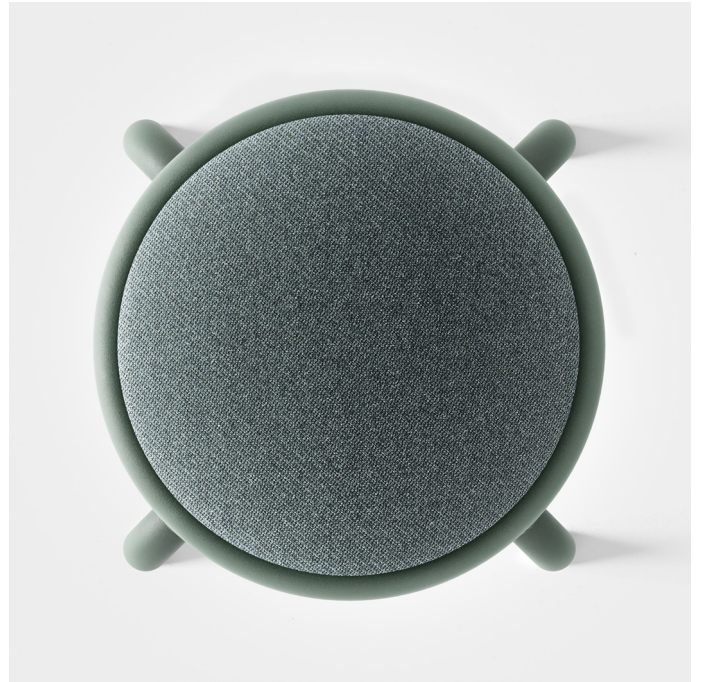

Torno Stool

The guiding theme for the Torno series is the mobility. Simple, effortless and without snobbery, the series offers aluminium chairs and tables that are easy to adjust to individual needs. With chairs designed in open configurations, the collection supports self-determined lives, giving the user a range of options for exploiting how they would like to sit – providing a good seating experience, in any airport, café, park or studio..

Design
Material
Fabric

Form Us With Love
Aluminium. Optional seat and back in cut foam.
Available in all fabrics and leather types

Notes

A large grid of dots for taking notes, consisting of 20 columns and 30 rows.