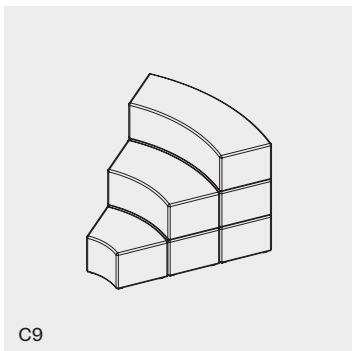

Configurations

Please refer to layout name. For other configurations, please include a sketch or description with request.