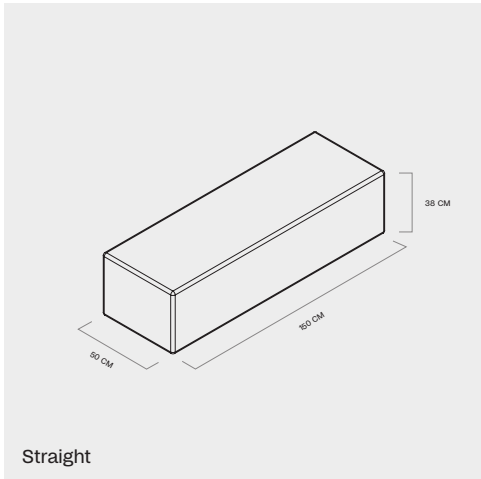

## Modules

Curve Small

Curve Medium

Curve Large

Straight

Wave

# Measurements

MODELS:	LENGTH:	DEPTH:	HEIGHT (+2CM WITH FEET):
Curve Small	79 cm	50 cm	38 cm
Curve Medium	119 cm	50 cm	38 cm
Curve Large	158 cm	50 cm	38 cm
Straight	150 cm	50 cm	38 cm
Wave	150 cm	50 cm	38—76 cm