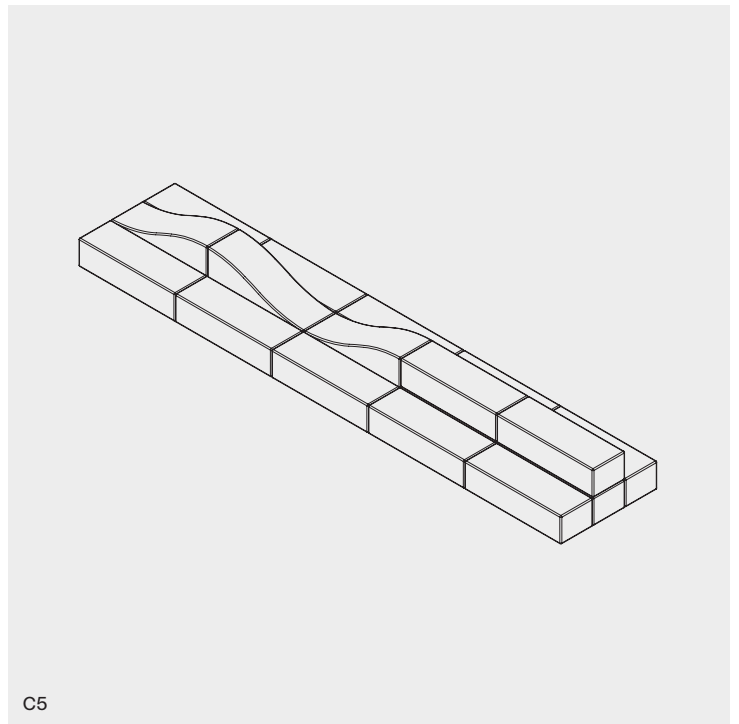

Configurations

Please refer to layout name. For other configurations, please include a sketch or description with request.