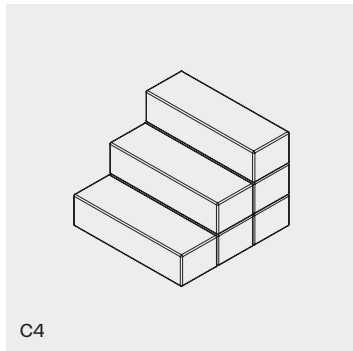

Configurations

Please refer to layout name. For other configurations, please include a sketch or description with request.