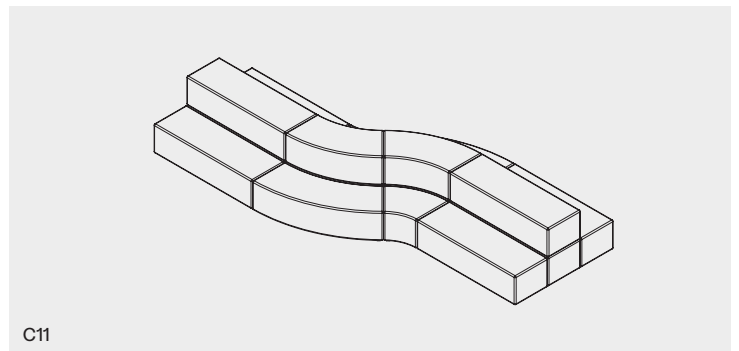

Configurations

Please refer to layout name. For other configurations, please include a sketch or description with request.