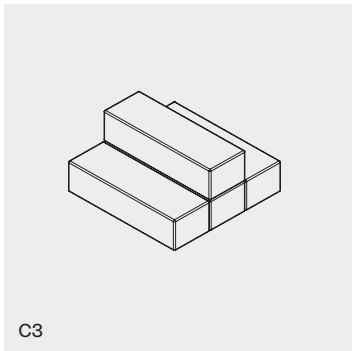

Configurations

Please refer to layout name. For other configurations, please include a sketch or description with request.