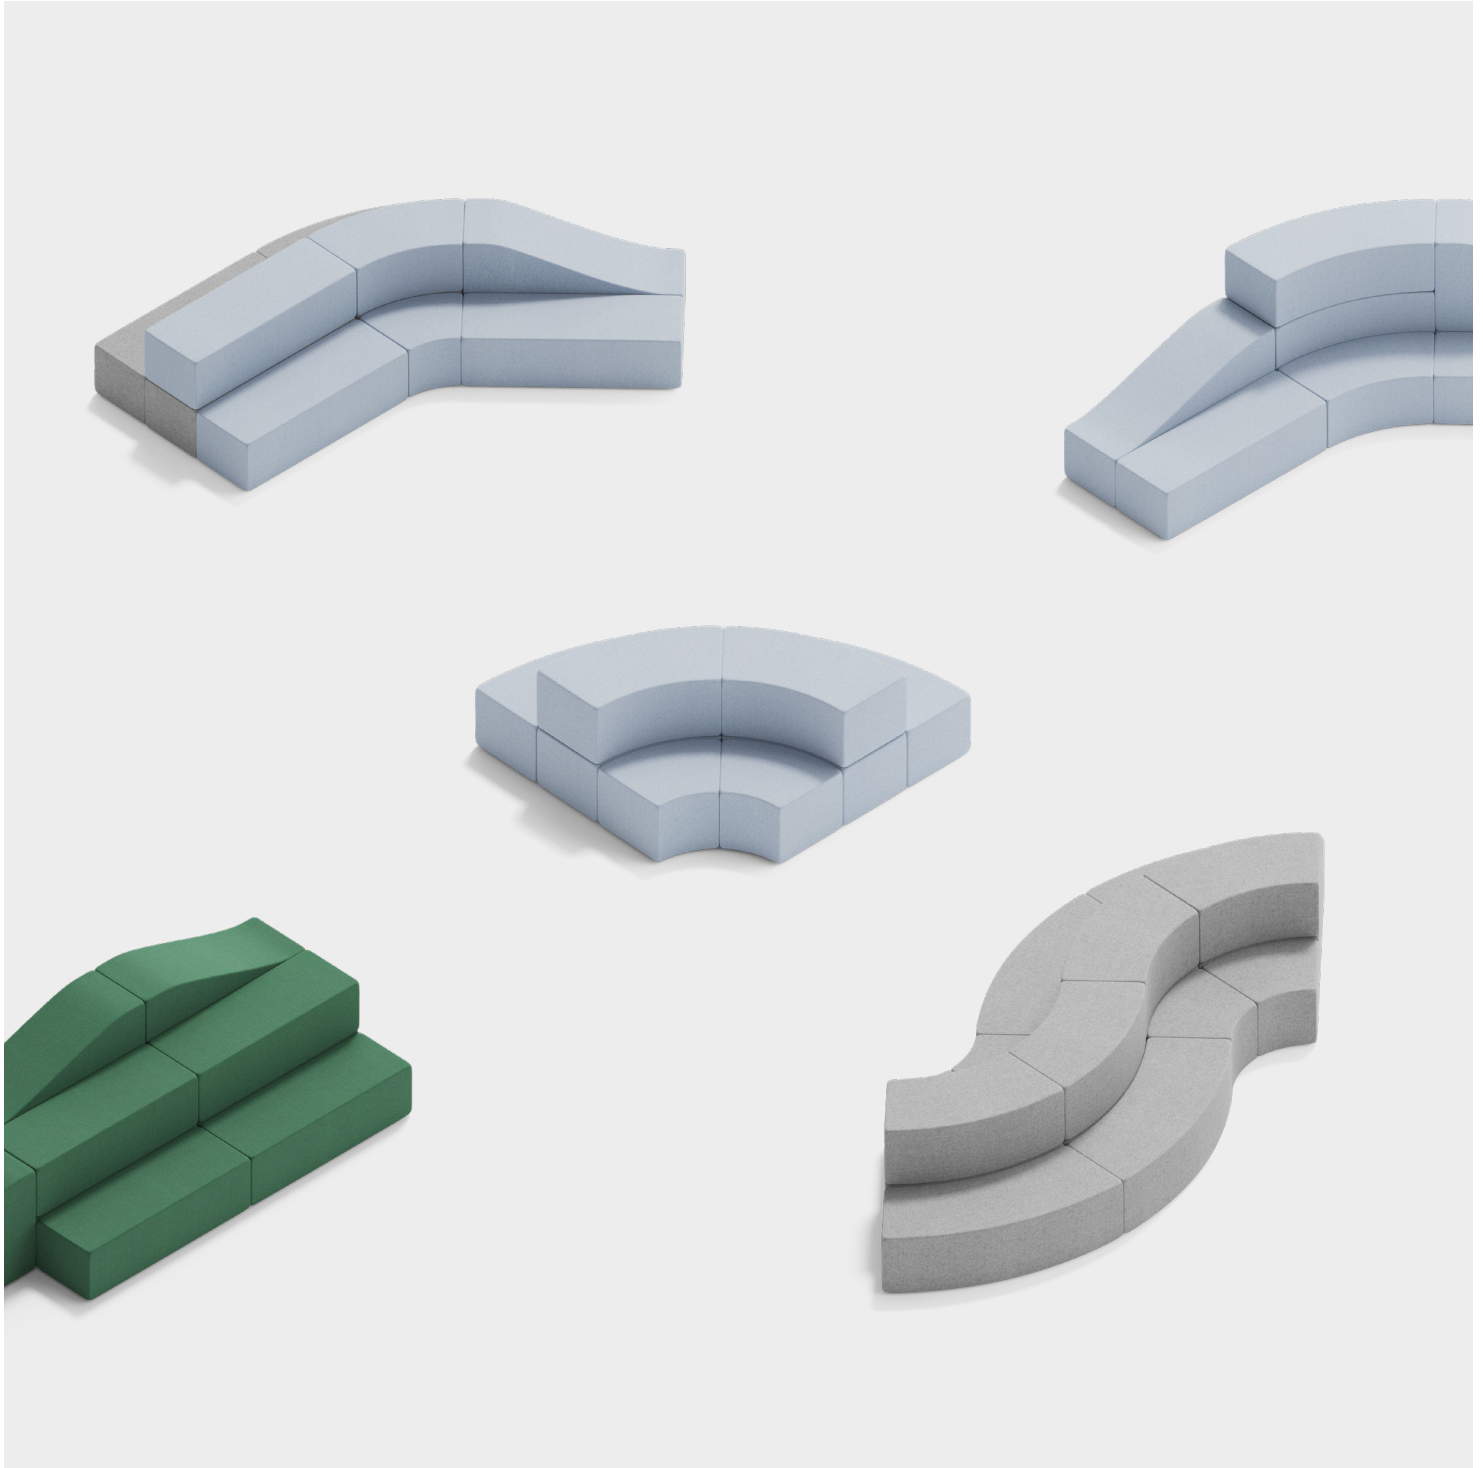

Summit

Product sheet — 12102022

+Halle®

HFA

1F Marine Parade
Abbotsford, Victoria
3067 Australia

T +61 (3) 9818 8400
F +61 (3) 9818 6655
info@hfa.com.au

ecf.com.au
 ecf.hfa
 @ecf_hfa