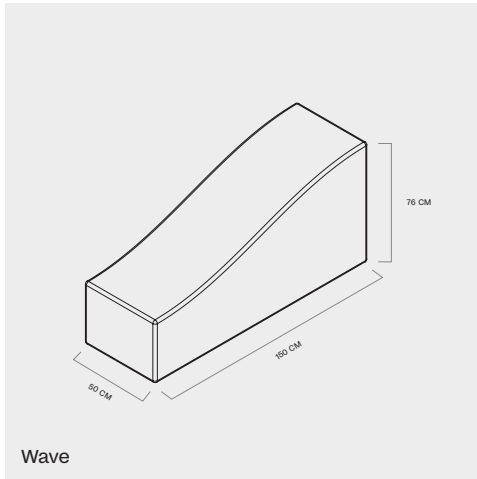

## Modules

Curve Small

Curve Medium

Curve Large

Straight

Wave

# Measurements

MODELS:	LENGTH:	DEPTH:	HEIGHT (+2CM WITH FEET):
Curve Small	79 cm	50 cm	38 cm
Curve Medium	119 cm	50 cm	38 cm
Curve Large	158 cm	50 cm	38 cm
Straight	150 cm	50 cm	38 cm
Wave	150 cm	50 cm	38—76 cm