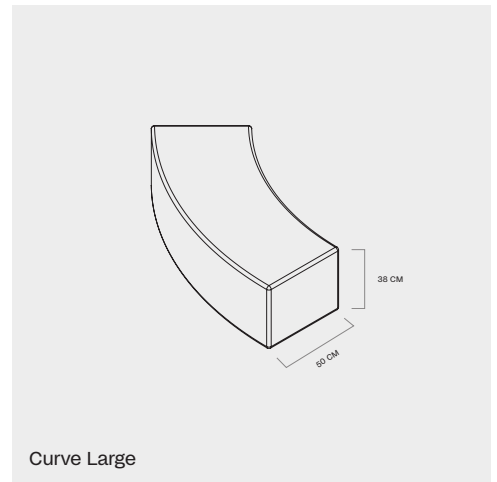

## Modules

Curve Small

Curve Medium

Curve Large

Straight

Wave

# Measurements

MODELS:	LENGTH:	DEPTH:	HEIGHT (+2CM WITH FEET):
Curve Small	79 cm	50 cm	38 cm
Curve Medium	119 cm	50 cm	38 cm
Curve Large	158 cm	50 cm	38 cm
Straight	150 cm	50 cm	38 cm
Wave	150 cm	50 cm	38—76 cm