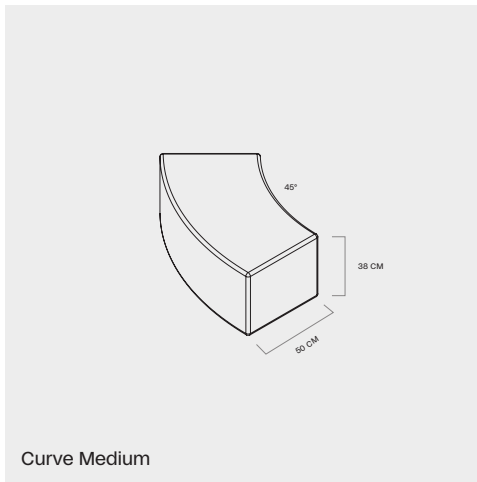

## Modules

Curve Small

Curve Medium

Curve Large

Straight

Wave

# Measurements

MODELS:	LENGTH:	DEPTH:	HEIGHT (+2CM WITH FEET):
Curve Small	79 cm	50 cm	38 cm
Curve Medium	119 cm	50 cm	38 cm
Curve Large	158 cm	50 cm	38 cm
Straight	150 cm	50 cm	38 cm
Wave	150 cm	50 cm	38—76 cm