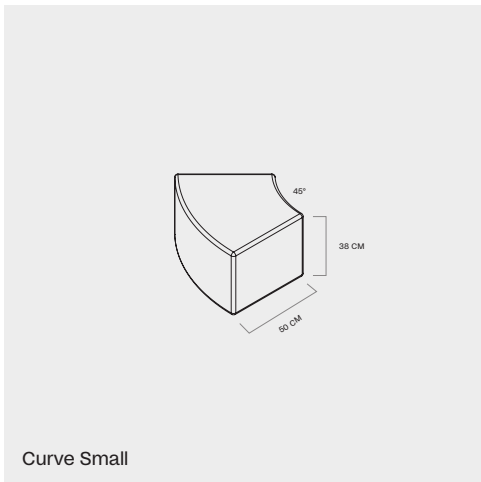

## Modules

Curve Small

Curve Medium

Curve Large

Straight

Wave

# Measurements

MODELS:	LENGTH:	DEPTH:	HEIGHT (+2CM WITH FEET):
Curve Small	79 cm	50 cm	38 cm
Curve Medium	119 cm	50 cm	38 cm
Curve Large	158 cm	50 cm	38 cm
Straight	150 cm	50 cm	38 cm
Wave	150 cm	50 cm	38—76 cm