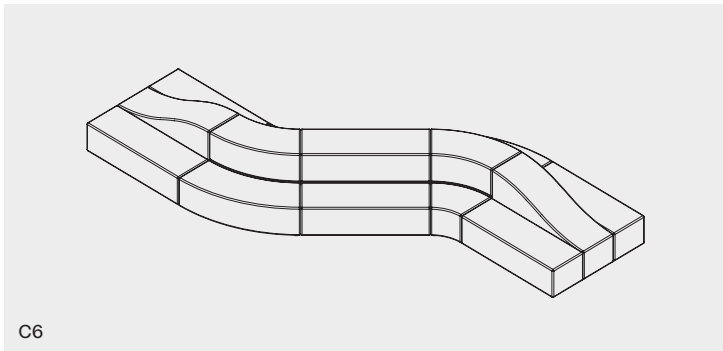

Configurations

Please refer to layout name. For other configurations, please include a sketch or description with request.