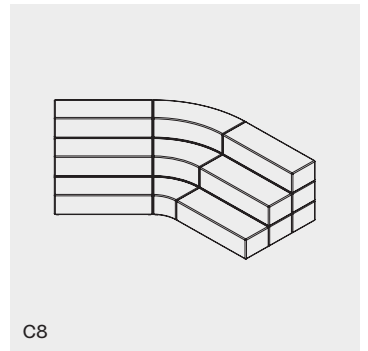

Configurations

Please refer to layout name. For other configurations, please include a sketch or description with request.