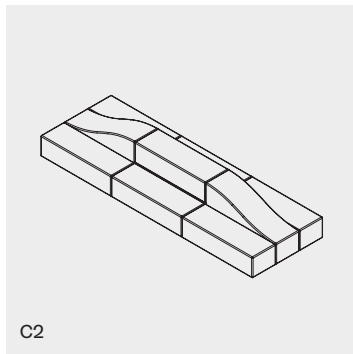

Configurations

Please refer to layout name. For other configurations, please include a sketch or description with request.