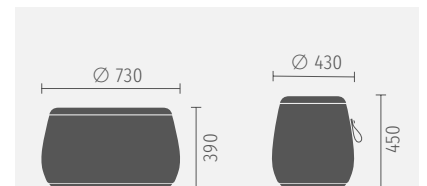

Harmonious, organic design

Two-colour design possible

Leather carry strap on the side of the high stool

Anti-slip fabric on the underside

Sustainable

Cardboard, shaped foam, wooden plate, cover and leather carry strap: As se:dot is only composed of a few components, it can be disassembled for recycling according to type.