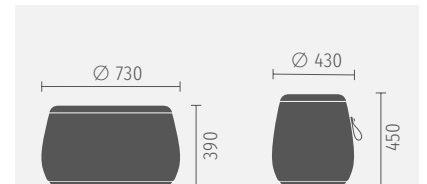

Harmonious, organic design

Two-colour design possible

Leather carry strap on the side of the high stool

Anti-slip fabric on the underside

Sustainable

Cardboard, shaped foam, wooden plate, cover and leather carry strap: As se:dot is only composed of a few components, it can be disassembled for recycling according to type.