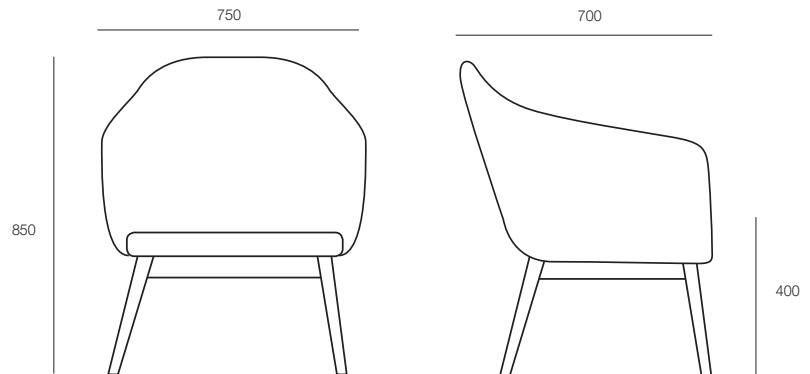

RIA

The Ria tub chair is a versatile chair which sits well in both commercial and healthcare environments. The deep seat and relaxed angles encourages both relaxation and conversation. It can be utilised in meeting rooms, consulting suites, study areas, receptions and anywhere else a modern tub chair is required.

DIMENSIONS

Height	Width	Depth
810mm	560mm	650mm

SPECIFICATIONS

- Made in Australia
- 5-year warranty
- Seat height: 450mm
- Internal steel frame
- 4-leg timber base
- Upholstered in any suitable fabric, leather or vinyl

OPTIONS

- Colour stain matching on timber legs
- Alternative bases: 4-leg steel, 4-star crawler, and 4-star spider
- Lounge chair: 750mm W x 700mm D x 850mm H – Seat Height 400mm

GENERAL

Origin	Lead Time
Australia	6 weeks

TECHNICAL DRAWINGS

LOUNGE

ecf

1F Marine Parade
Abbotsford, Victoria
3067 Australia

T +61 (3) 9818 5444
F +61 (3) 9818 6655
info@ecf.com.au

ecf.com.au
 ecf.hfa
 @ecf_hfa