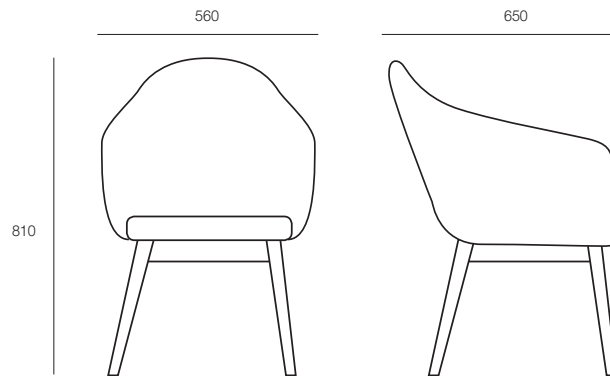

TECHNICAL DRAWINGS

ARM CHAIR