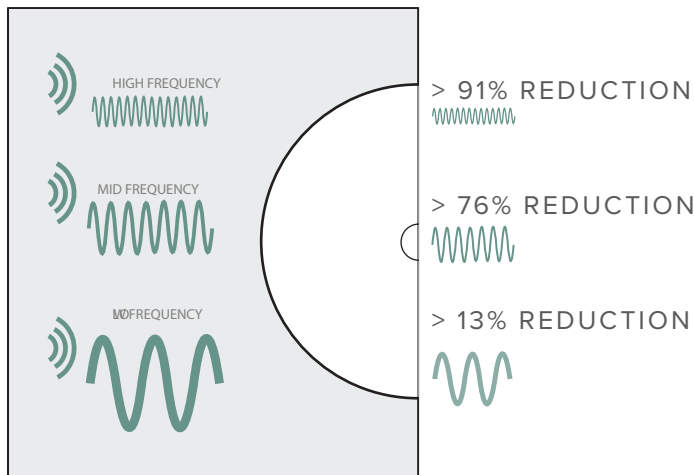

ACOUSTIC PROPERTIES

Visualization of decibel decay across the Disc range. Effects of a 0.7+ NRC across a range of frequencies.