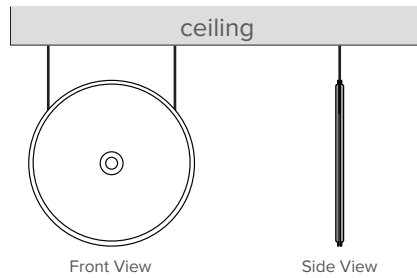

SIZE AND PATTERN

SUSPENDED -HORIZONTAL

SUSPENDED -VERTICAL

Vertically suspended discs are padded on both sides. Their overall thickness is 2"/50mm

WALL-MOUNTED

Wall-mounted 1 (1"/25mm from the wall) Wall-mounted 2 (3"/75mm from the wall)

ORDER CODE

EXAMPLE: LX - WDA - L - 33 - O - W
(Luxxbox Waffle Disc, large (dia 29.5 / 750mm), color 33, orange pattern, wall-mounted 2 (3"/75mm form the wall))

PRODUCT CODE	SIZE	COLOR	PATTERN	CONFIGURATION
WDA	S dia 17.5"/450mm	Use color codes as shown	O Orange	S1 Suspended Horizontal
	M dia 23"/580mm			S2 Suspended Vertical
	L dia 29.5"/750mm		D Donut	W1 Wall-mounted 1 (1"/25mm from wall)
	XL dia 45.3"/1150mm			W2 Wall-mounted 2 (3"/75mm form wall)