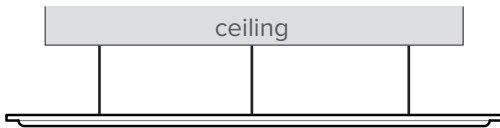

SUSPENDED -HORIZONTAL