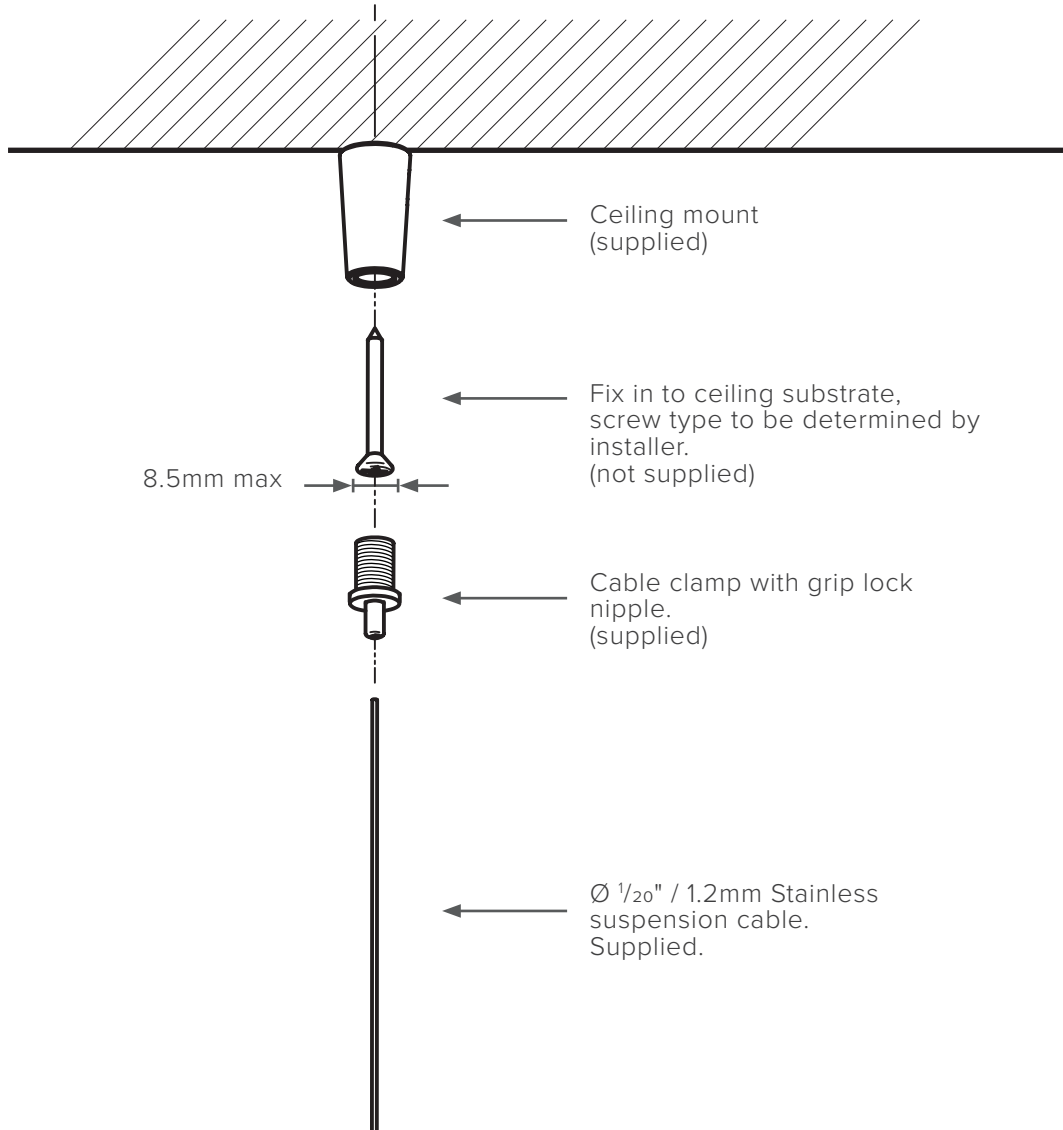

Luxxbox reserves the right to change the specification, material and colours at any time without notice. Standard warranty terms and conditions apply. All rights reserved © All dimensions and values on specification sheet are nominal. February 2024 . LX-Waffle-Disc-Acoustic-Install-2020.V2

LUXXBOX USA INC × (P)+1 (415) 871 0448 × USA@LUXXBOX.COM
LUXXBOX PTY LTD × (P)+61 7 3257 2822 × INFO@LUXXBOX.COM
WWW.LUXXBOX.COM