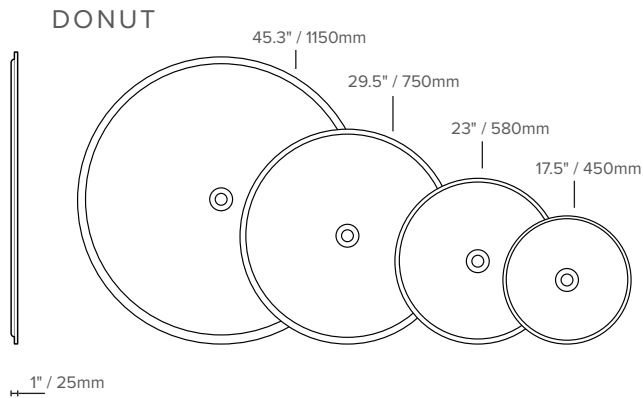

SIZE AND PATTERN

SUSPENDED -HORIZONTAL

SUSPENDED -VERTICAL

Vertically suspended discs are padded on both sides. Their overall thickness is 2"/50mm

WALL-MOUNTED

Wall-mounted 1 (1"/25mm from the wall) Wall-mounted 2 (3"/75mm from the wall)

ORDER CODE

EXAMPLE: LX - WDA - L - 33 - O - W
(Luxxbox Waffle Disc, large (dia 29.5 / 750mm), color 33, orange pattern, wall-mounted 2 (3"/75mm form the wall))

PRODUCT CODE	SIZE	COLOR	PATTERN	CONFIGURATION
WDA	S dia 17.5"/450mm	Use color codes as shown	O Orange	S1 Suspended Horizontal
	M dia 23"/580mm			S2 Suspended Vertical
	L dia 29.5"/750mm		D Donut	W1 Wall-mounted 1 (1"/25mm from wall)
	XL dia 45.3"/1150mm			W2 Wall-mounted 2 (3"/75mm form wall)

(S) 17.5" / 450mm	(M) 23" / 580mm	(L) 29.5" / 750mm	(XL) 45.3" / 1150mm
> 0.77 Sabins (Imperial)	> 1.28 Sabins (Imperial)	> 2.14 Sabins (Imperial)	> 5 Sabins (Imperial)
> 0.07 Sabins (Metric)	> 0.12 Sabins (Metric)	> 0.2 Sabins (Metric)	> 0.5 Sabins (Metric)