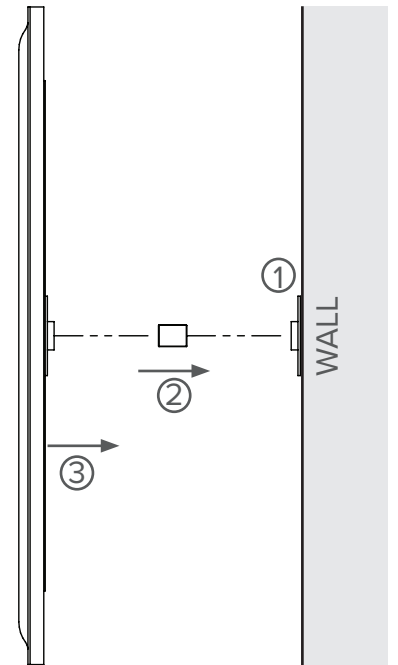

INSTRUCTIONS

1. Fix mount plate to wall substrate using the dimensions below, screw type to be determined by installer (not supplied).
2. Insert selected threaded rod on wall's mount plate.
3. Fix disc to threaded rod using the disc's mount plate