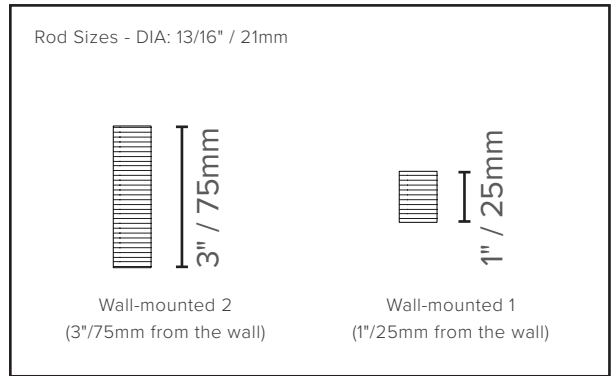

Luxxbox reserves the right to change the specification, material and colours at any time without notice. Standard warranty terms and conditions apply. All rights reserved © All dimensions and values on specification sheet are nominal. February 2024 . LX-Waffle-Disc-Acoustic-Install-2020.V2

LUXXBOX USA INC × (P)+1 (415) 871 0448 × USA@LUXXBOX.COM
LUXXBOX PTY LTD × (P)+61 7 3257 2822 × INFO@LUXXBOX.COM
WWW.LUXXBOX.COM