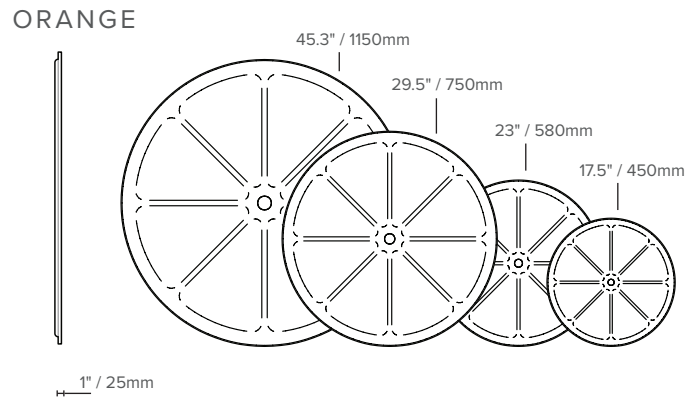

SIZE AND PATTERN

SUSPENDED -HORIZONTAL

SUSPENDED -VERTICAL

Vertically suspended discs are padded on both sides. Their overall thickness is 2"/50mm

WALL-MOUNTED

Wall-mounted 1 (1"/25mm from the wall) Wall-mounted 2 (3"/75mm from the wall)

ORDER CODE

EXAMPLE: LX - WDA - L - 33 - O - W
(Luxxbox Waffle Disc, large (dia 29.5 / 750mm), color 33, orange pattern, wall-mounted 2 (3"/75mm form the wall))

PRODUCT CODE	SIZE	COLOR	PATTERN	CONFIGURATION
WDA	S dia 17.5"/450mm	Use color codes as shown	O Orange	S1 Suspended Horizontal
	M dia 23"/580mm			S2 Suspended Vertical
	L dia 29.5"/750mm		D Donut	W1 Wall-mounted 1 (1"/25mm from wall)
	XL dia 45.3"/1150mm			W2 Wall-mounted 2 (3"/75mm form wall)

(S) 17.5" / 450mm	(M) 23" / 580mm	(L) 29.5" / 750mm	(XL) 45.3" / 1150mm
> 0.77 Sabins (Imperial)	> 1.28 Sabins (Imperial)	> 2.14 Sabins (Imperial)	> 5 Sabins (Imperial)
> 0.07 Sabins (Metric)	> 0.12 Sabins (Metric)	> 0.2 Sabins (Metric)	> 0.5 Sabins (Metric)