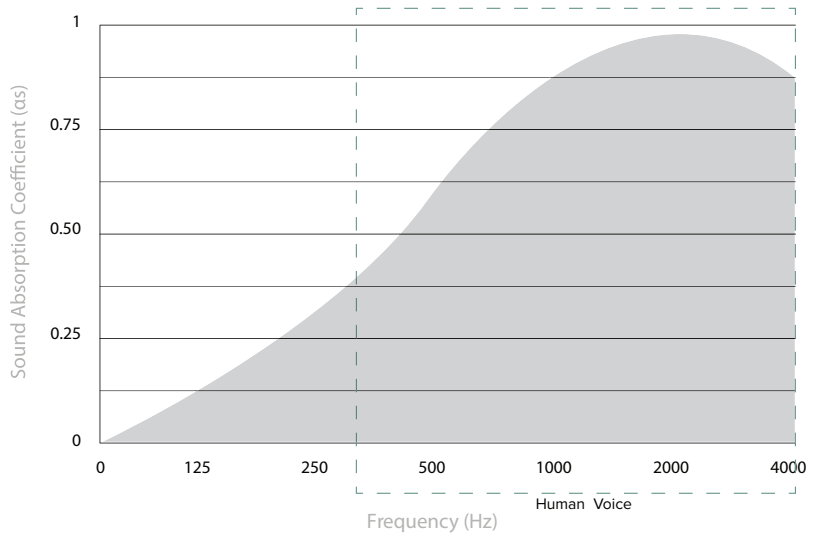

ACOUSTIC PROPERTIES

Visualization of decibel decay across the Disc range. Effects of a 0.7+ NRC across a range of frequencies.