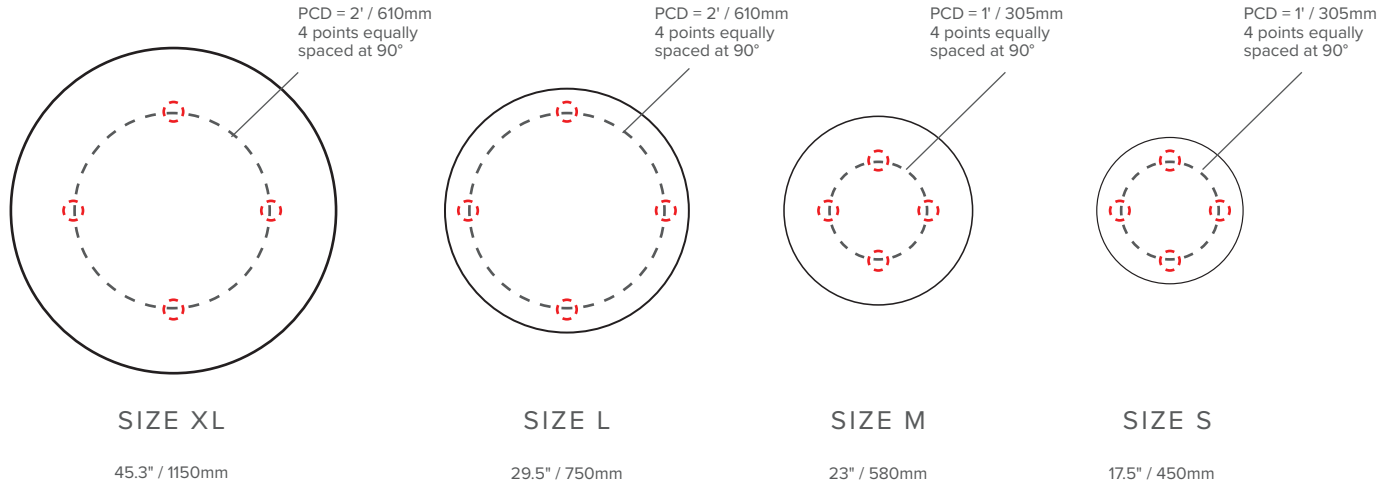

CEILING SUSPENDED

Luxbox reserves the right to change the specification, material and colours at any time without notice. Standard warranty terms and conditions apply. All rights reserved © All dimensions and values on specification sheet are nominal. February 2024 . LX-Waffle-Disc-Acoustic-Install-2020.V2

LUXXBOX USA INC × (P)+1 (415) 871 0448 × USA@LUXXBOX.COM
LUXXBOX PTY LTD × (P)+61 7 3257 2822 × INFO@LUXXBOX.COM
WWW.LUXXBOX.COM