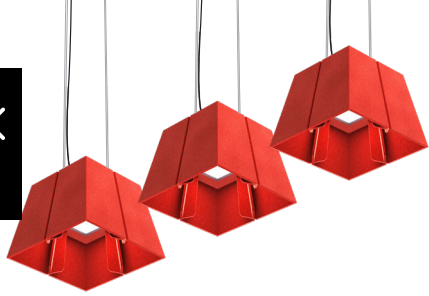

VAPOR ECHO RECTILINEAR (LX-VER)

TYPE:

PRODUCT DIMENSIONS

TOP VIEWS

SMALL