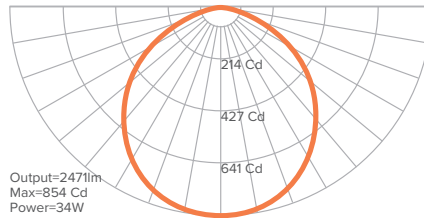

## PHOTOMETRICS

Option	SMALL		MEDIUM		LARGE	
	Direct OR Indirect	Direct AND Indirect	Direct OR Indirect	Direct AND Indirect	Direct OR Indirect	Direct AND Indirect
Total Lumens Delivered	1682lm	3364lm	2471lm	4942lm	3645lm	7290lm
Wattage	23W	46W	34W	68W	46W	92W
Efficacy	73 lm/W					
CRI	90+					
CCT	3000-3500-4000 K					
UGR	<19					

## LUMINOUS INTENSITY DISTRIBUTION

SMALL

MEDIUM

LARGE

DIRECT

DIRECT

DIRECT

DIRECT-INDIRECT