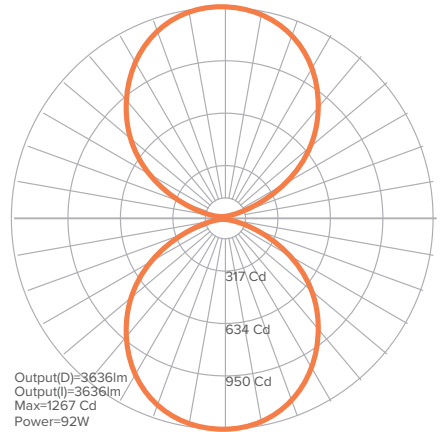

DIRECT-INDIRECT