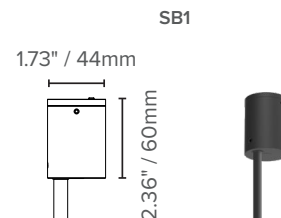

VAPOR ECHO RECTILINEAR (LX-VER)

TYPE:

DRIVER INFORMATION

UNIVERSAL 110-277 VAC / 0-10V 10% DIMMING (North America only)				
Size	Output	Wattage	Voltage	Compliance
SMALL	D	23W	10-55VDC	
	DI	46W		
MEDIUM	D	34W		
	DI	68W		
LARGE	D	46W		
	DI	92W		

GLOBAL 220-240V 1% DIMMING DSI DALI				
Size	Output	Wattage	Voltage	Compliance
SMALL	D	23W	6-52VDC	
	DI	46W		
MEDIUM	D	34W		
	DI	68W		
LARGE	D	46W		
	DI	92W		

CANOPY INFORMATION

Please note power cord and canopy will always be supplied in black unless specified otherwise.

PRODUCT	SIZE	OUTPUT	UNIVERSAL (NORTH AMERICA)		GLOBAL
			RD	CD	RD
LX-VER	SMALL	D / DI	SA5	CD5	SB1
	MEDIUM	D / DI	SA5	CD5	SB1
	LARGE	D / DI	SA5	CD5	SB1

Luxxbox reserves the right to change the specification, material and colours at any time without notice. Standard warranty terms and conditions apply. All rights reserved © All dimensions and values on specification sheet are nominal. January 2024. LX-Vapor-Echo-Rectilinear-Mk2 v7.00

LUXXBOX USA INC × (P)+1 (415) 871 0448 × USA@LUXXBOX.COM
LUXXBOX PTY LTD × (P)+61 7 3257 2822 × INFO@LUXXBOX.COM
WWW.LUXXBOX.COM