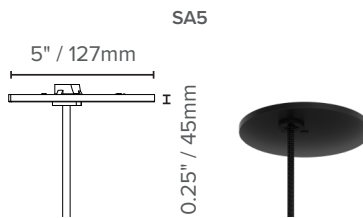

VAPOR ECHO RECTILINEAR (LX-VER)

TYPE:

DRIVER INFORMATION

UNIVERSAL 110-277 VAC / 0-10V 10% DIMMING (North America only)				
Size	Output	Wattage	Voltage	Compliance
SMALL	D	23W	10-55VDC	
	DI	46W		
MEDIUM	D	34W		
	DI	68W		
LARGE	D	46W		
	DI	92W		

GLOBAL 220-240V 1% DIMMING DSI DALI				
Size	Output	Wattage	Voltage	Compliance
SMALL	D	23W	6-52VDC	
	DI	46W		
MEDIUM	D	34W		
	DI	68W		
LARGE	D	46W		
	DI	92W		

CANOPY INFORMATION

Please note power cord and canopy will always be supplied in black unless specified otherwise.

PRODUCT	SIZE	OUTPUT	UNIVERSAL (NORTH AMERICA)		GLOBAL
			RD	CD	RD
LX-VER	SMALL	D / DI	SA5	CD5	SB1
	MEDIUM	D / DI	SA5	CD5	SB1
	LARGE	D / DI	SA5	CD5	SB1

Luxxbox reserves the right to change the specification, material and colours at any time without notice. Standard warranty terms and conditions apply. All rights reserved © All dimensions and values on specification sheet are nominal. January 2024. LX-Vapor-Echo-Rectilinear-Mk2 v7.00

LUXXBOX USA INC × (P)+1 (415) 871 0448 × USA@LUXXBOX.COM
LUXXBOX PTY LTD × (P)+61 7 3257 2822 × INFO@LUXXBOX.COM
WWW.LUXXBOX.COM