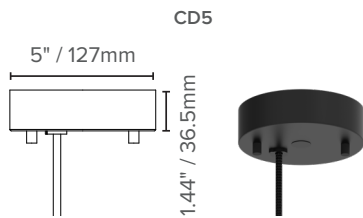

VAPOR ECHO RECTILINEAR (LX-VER)

TYPE:

DRIVER INFORMATION

UNIVERSAL 110-277 VAC / 0-10V 10% DIMMING (North America only)				
Size	Output	Wattage	Voltage	Compliance
SMALL	D	23W	10-55VDC	
	DI	46W		
MEDIUM	D	34W		
	DI	68W		
LARGE	D	46W		
	DI	92W		

GLOBAL 220-240V 1% DIMMING DSI DALI				
Size	Output	Wattage	Voltage	Compliance
SMALL	D	23W	6-52VDC	
	DI	46W		
MEDIUM	D	34W		
	DI	68W		
LARGE	D	46W		
	DI	92W		

CANOPY INFORMATION

Please note power cord and canopy will always be supplied in black unless specified otherwise.

PRODUCT	SIZE	OUTPUT	UNIVERSAL (NORTH AMERICA)		GLOBAL
			RD	CD	RD
LX-VER	SMALL	D / DI	SA5	CD5	SB1
	MEDIUM	D / DI	SA5	CD5	SB1
	LARGE	D / DI	SA5	CD5	SB1

Luxxbox reserves the right to change the specification, material and colours at any time without notice. Standard warranty terms and conditions apply. All rights reserved © All dimensions and values on specification sheet are nominal. January 2024. LX-Vapor-Echo-Rectilinear-Mk2 v7.00

LUXXBOX USA INC × (P)+1 (415) 871 0448 × USA@LUXXBOX.COM
LUXXBOX PTY LTD × (P)+61 7 3257 2822 × INFO@LUXXBOX.COM
WWW.LUXXBOX.COM