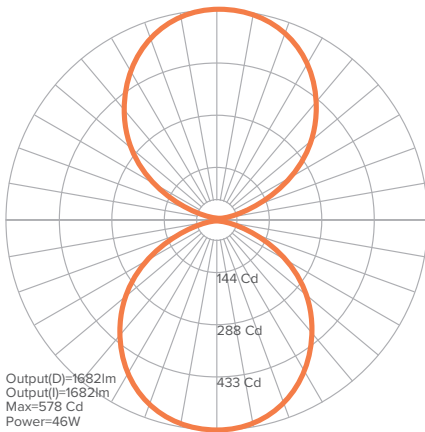

DIRECT-INDIRECT