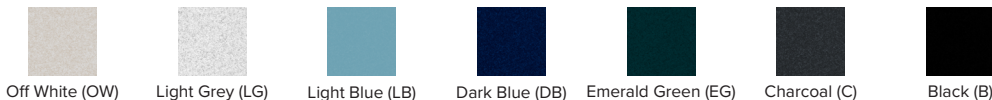

AVAILABLE COLORS

Colors are subject to lead times and variations across batches

CORE