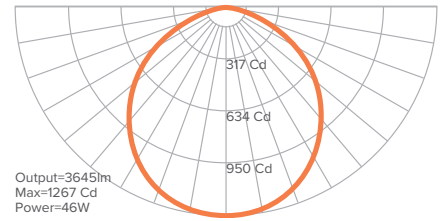

## PHOTOMETRICS

Option	SMALL		MEDIUM		LARGE	
	Direct OR Indirect	Direct AND Indirect	Direct OR Indirect	Direct AND Indirect	Direct OR Indirect	Direct AND Indirect
Total Lumens Delivered	1682lm	3364lm	2471lm	4942lm	3645lm	7290lm
Wattage	23W	46W	34W	68W	46W	92W
Efficacy	73 lm/W					
CRI	90+					
CCT	3000-3500-4000 K					
UGR	<19					

## LUMINOUS INTENSITY DISTRIBUTION

SMALL

MEDIUM

LARGE

DIRECT

DIRECT

DIRECT

DIRECT-INDIRECT