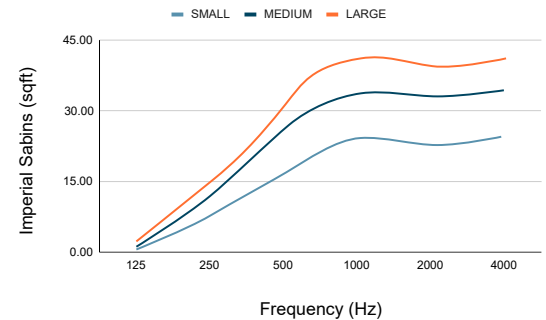

The Sabin data shown above is in accordance with the latest International Standards for the rating of sound absorption and reduction. This is different from the classic methodology, which includes the calculation of the Noise Reduction Coefficient (NRC), the Sound Absorption Average (SAA), the Weighted Sound Absorption Coefficient (α_w) and the Sound Absorption Class (SAC). However, to make it easier to compare against other products, we are including that information on the table on the right, which was calculated using the Horizontal Floor Area method. Fully detailed test reports are available upon request.

NRC	0.75
SAA	0.75
α_w	0.60
SAC	C

Luxxbox reserves the right to change the specification, material and colours at any time without notice. Standard warranty terms and conditions apply. All rights reserved © All dimensions and values on specification sheet are nominal. January 2024. LX-Vapor-Echo-Rectilinear-Mk2 v7.00

LUXXBOX USA INC × (P)+1 (415) 871 0448 × USA@LUXXBOX.COM
LUXXBOX PTY LTD × (P)+61 7 3257 2822 × INFO@LUXXBOX.COM
WWW.LUXXBOX.COM