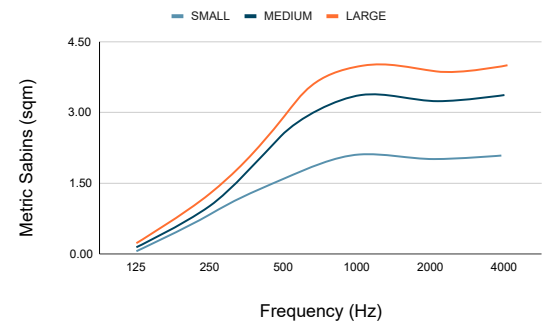

The Sabin data shown above is in accordance with the latest International Standards for the rating of sound absorption and reduction. This is different from the classic methodology, which includes the calculation of the Noise Reduction Coefficient (NRC), the Sound Absorption Average (SAA), the Weighted Sound Absorption Coefficient (α_w) and the Sound Absorption Class (SAC). However, to make it easier to compare against other products, we are including that information on the table on the right, which was calculated using the Horizontal Floor Area method. Fully detailed test reports are available upon request.

NRC	0.75
SAA	0.75
α_w	0.60
SAC	C

Luxxbox reserves the right to change the specification, material and colours at any time without notice. Standard warranty terms and conditions apply. All rights reserved © All dimensions and values on specification sheet are nominal. January 2024. LX-Vapor-Echo-Rectilinear-Mk2 v7.00

LUXXBOX USA INC × (P)+1 (415) 871 0448 × USA@LUXXBOX.COM
LUXXBOX PTY LTD × (P)+61 7 3257 2822 × INFO@LUXXBOX.COM
WWW.LUXXBOX.COM