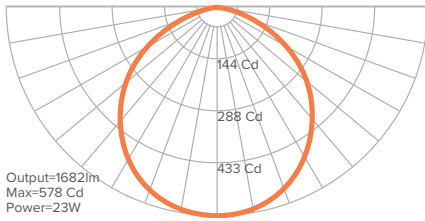

## PHOTOMETRICS

Option	SMALL		MEDIUM		LARGE	
	Direct OR Indirect	Direct AND Indirect	Direct OR Indirect	Direct AND Indirect	Direct OR Indirect	Direct AND Indirect
Total Lumens Delivered	1682lm	3364lm	2471lm	4942lm	3645lm	7290lm
Wattage	23W	46W	34W	68W	46W	92W
Efficacy	73 lm/W					
CRI	90+					
CCT	3000-3500-4000 K					
UGR	<19					

## LUMINOUS INTENSITY DISTRIBUTION

SMALL

MEDIUM

LARGE

DIRECT

DIRECT

DIRECT

DIRECT-INDIRECT