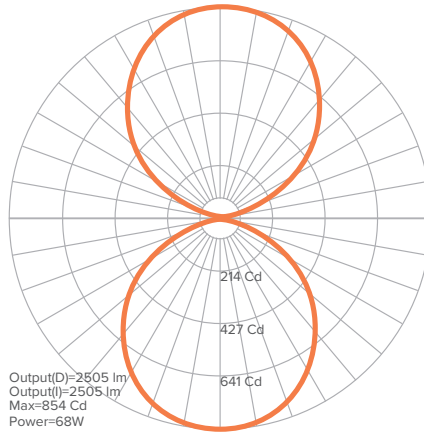

DIRECT-INDIRECT