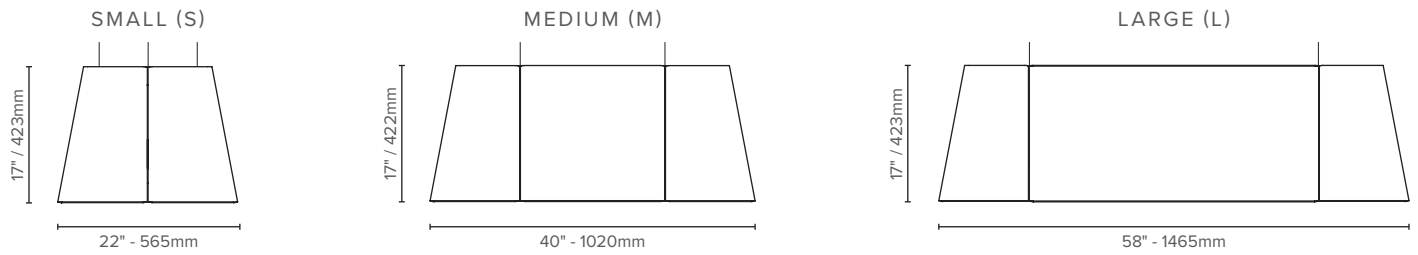

## KEY FEATURES

- Highly effective noise absorption
- 3 sizes and a wide range of colors
- High performance dimmable LED light source (Direct) and optional upwards wash dimmable LED lighting (Indirect)
- UGR<19
- Height adjustable 9' / 3m suspension cables and Black woven power cable
- IES photometric files available
- L70 lifetime rating of 50,000 hours
- Can be mounted flush to ceiling

## SIZE, OUTPUT AND WEIGHT

Output	SMALL			MEDIUM			LARGE		
	Delivered Lumens	Wattage	Efficacy	Delivered Lumens	Wattage	Efficacy	Delivered Lumens	Wattage	Efficacy
Direct OR Indirect	1682lm	23W	73 lm/W	2471lm	34W	73 lm/W	3645lm	46W	79 lm/W
Direct AND Indirect	3364lm	46W	73 lm/W	4942lm	68W	73 lm/W	7290lm	92W	79 lm/W
Weight	8.8 lbs/4 Kg (D)   10.6 lbs/4.8 Kg (DI)			13.9 lbs/6.3 Kg (D)   17.6 lbs/8.0 Kg (DI)			20.7 lbs/9.4 Kg (D)   27.8 lbs/12.6 Kg (DI)		

## PRODUCT DIMENSIONS