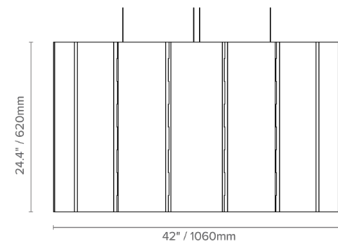

LARGE

Luxxbox reserves the right to change the specification, material and colors at any time without notice. Standard warranty terms and conditions apply. All rights reserved © All dimensions and values on specification sheet are nominal. February 2024 . LX-Vapor-Echo-Cylinder.V2 v5.00

LUXXBOX USA INC × (P)+1 (415) 871 0448 × USA@LUXXBOX.COM
LUXXBOX PTY LTD × (P)+61 7 3257 2822 × INFO@LUXXBOX.COM
WWW.LUXXBOX.COM