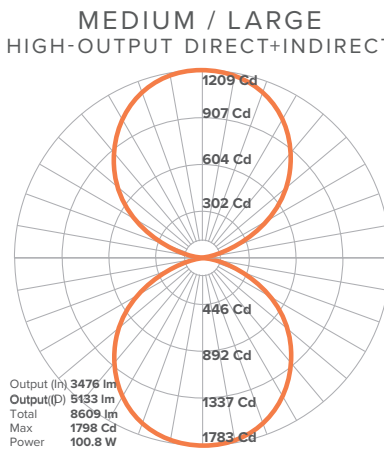

SIZE AND WEIGHT

	SMALL			MEDIUM			LARGE		
Output	Delivered Lumens	Wattage	Efficacy	Delivered Lumens	Wattage	Efficacy	Delivered Lumens	Wattage	Efficacy
Direct or Indirect	1634 lm	24 W	68 lm/W	5133 lm	58.9 W	87.2 lm/W	5133 lm	58.9 W	87.2 lm/W
Direct + Indirect	-	-	-	4997 lm	54.5 W	91.7 lm/W	4997 lm	54.5 W	91.7 lm/W
High-output Direct + Indirect	-	-	-	8609 lm	100.8 W	85 lm/W	8609 lm	100.8 W	85 lm/W
Weight	17.6 lbs / 8 Kg			30.8 lbs / 14 Kg			66.1 lbs / 30 Kg		

LUXXBOX USA INC × (P)+1 (415) 871 0448 × USA@LUXXBOX.COM
 LUXXBOX PTY LTD × (P)+61 7 3257 2822 × INFO@LUXXBOX.COM
 WWW.LUXXBOX.COM

VAPOR ECHO CYLINDER (LX-VEC)

TYPE:

PHOTOMETRICS

Outpuer Option	SMALL	MEDIUM / LARGE		
	Direct OR Indirect	Direct OR Indirect	Direct + Indirect	High-output Direct + Indirect
Total Lumens Delivered	1634 lm	5133 lm	4997 lm	8609 lm
Wattage	24 W	58.9 W	54.5 W	100.8 W
Efficacy	68 lm/W	87.2 lm/W	91.7 lm/W	85 lm/W
CRI	90+			
CCT	3000-3500-4000 K			
UGR	<19			

LUMINOUS INTENSITY DISTRIBUTION

TM-30METRICS

Fidelity Index (Rf): Average similarity to the reference source for all colors
Gamut Index (Rg): Average change in chroma for all colors

	SMALL	MEDIUM/LARGE
Rf (Fidelity Index)	90	90.7
Rg (Gamut Index)	100	98.8