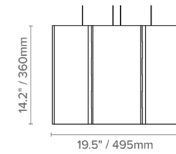

VAPOR ECHO CYLINDER (LX-VEC)

TYPE:

PRODUCT DIMENSIONS

TOP VIEWS

SIDE VIEWS

SMALL

MEDIUM

LARGE

Luxxbox reserves the right to change the specification, material and colors at any time without notice. Standard warranty terms and conditions apply. All rights reserved © All dimensions and values on specification sheet are nominal. February 2024 . LX-Vapor-Echo-Cylinder.V2 v5.00

LUXXBOX USA INC × (P)+1 (415) 871 0448 × USA@LUXXBOX.COM
LUXXBOX PTY LTD × (P)+61 7 3257 2822 × INFO@LUXXBOX.COM
WWW.LUXXBOX.COM