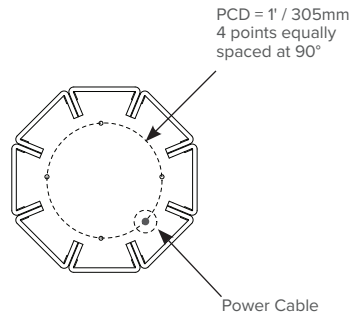

VAPOR ECHO CYLINDER (LX-VEC)

TYPE:

PRODUCT DIMENSIONS

TOP VIEWS

SIDE VIEWS

SMALL

MEDIUM

LARGE

Luxxbox reserves the right to change the specification, material and colors at any time without notice. Standard warranty terms and conditions apply. All rights reserved © All dimensions and values on specification sheet are nominal. February 2024 . LX-Vapor-Echo-Cylinder.V2 v5.00

LUXXBOX USA INC × (P)+1 (415) 871 0448 × USA@LUXXBOX.COM
LUXXBOX PTY LTD × (P)+61 7 3257 2822 × INFO@LUXXBOX.COM
WWW.LUXXBOX.COM