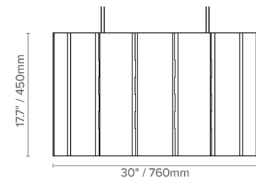

VAPOR ECHO CYLINDER (LX-VEC)

TYPE:

PRODUCT DIMENSIONS

TOP VIEWS

SIDE VIEWS

SMALL

MEDIUM

LARGE

Luxxbox reserves the right to change the specification, material and colors at any time without notice. Standard warranty terms and conditions apply. All rights reserved © All dimensions and values on specification sheet are nominal. February 2024 . LX-Vapor-Echo-Cylinder.V2 v5.00

LUXXBOX USA INC × (P)+1 (415) 871 0448 × USA@LUXXBOX.COM
LUXXBOX PTY LTD × (P)+61 7 3257 2822 × INFO@LUXXBOX.COM
WWW.LUXXBOX.COM