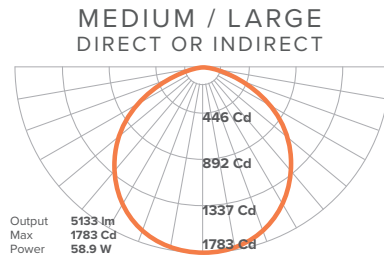

SIZE AND WEIGHT

	SMALL			MEDIUM			LARGE		
Output	Delivered Lumens	Wattage	Efficacy	Delivered Lumens	Wattage	Efficacy	Delivered Lumens	Wattage	Efficacy
Direct or Indirect	1634 lm	24 W	68 lm/W	5133 lm	58.9 W	87.2 lm/W	5133 lm	58.9 W	87.2 lm/W
Direct + Indirect	-	-	-	4997 lm	54.5 W	91.7 lm/W	4997 lm	54.5 W	91.7 lm/W
High-output Direct + Indirect	-	-	-	8609 lm	100.8 W	85 lm/W	8609 lm	100.8 W	85 lm/W
Weight	17.6 lbs / 8 Kg			30.8 lbs / 14 Kg			66.1 lbs / 30 Kg		

LUXXBOX USA INC × (P)+1 (415) 871 0448 × USA@LUXXBOX.COM
 LUXXBOX PTY LTD × (P)+61 7 3257 2822 × INFO@LUXXBOX.COM
 WWW.LUXXBOX.COM

VAPOR ECHO CYLINDER (LX-VEC)

TYPE:

PHOTOMETRICS

Outpuer Option	SMALL	MEDIUM / LARGE		
	Direct OR Indirect	Direct OR Indirect	Direct + Indirect	High-output Direct + Indirect
Total Lumens Delivered	1634 lm	5133 lm	4997 lm	8609 lm
Wattage	24 W	58.9 W	54.5 W	100.8 W
Efficacy	68 lm/W	87.2 lm/W	91.7 lm/W	85 lm/W
CRI	90+			
CCT	3000-3500-4000 K			
UGR	<19			

LUMINOUS INTENSITY DISTRIBUTION

TM-30METRICS

Fidelity Index (Rf): Average similarity to the reference source for all colors
Gamut Index (Rg): Average change in chroma for all colors

	SMALL	MEDIUM/LARGE
Rf (Fidelity Index)	90	90.7
Rg (Gamut Index)	100	98.8