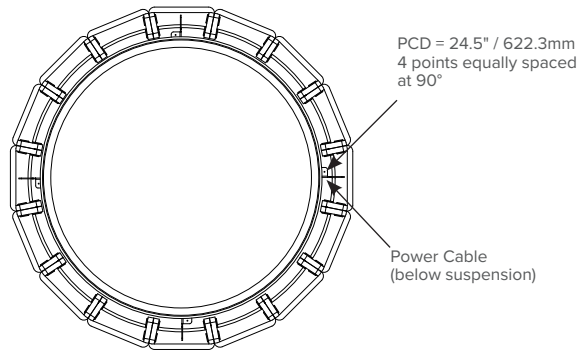

VAPOR ECHO CYLINDER (LX-VEC)

TYPE:

PRODUCT DIMENSIONS

TOP VIEWS

SIDE VIEWS

SMALL

MEDIUM

LARGE

Luxxbox reserves the right to change the specification, material and colors at any time without notice. Standard warranty terms and conditions apply. All rights reserved © All dimensions and values on specification sheet are nominal. February 2024 . LX-Vapor-Echo-Cylinder.V2 v5.00

LUXXBOX USA INC × (P)+1 (415) 871 0448 × USA@LUXXBOX.COM
LUXXBOX PTY LTD × (P)+61 7 3257 2822 × INFO@LUXXBOX.COM
WWW.LUXXBOX.COM