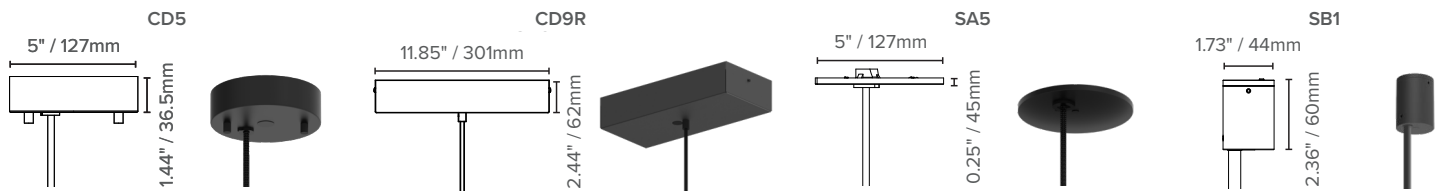

CANOPY INFORMATION

Please note power cord and canopy will always be supplied in black unless specified otherwise.

PRODUCT	SIZE	OUTPUT	UNIVERSAL (UNV)			GLOBAL (G)	
			CD	RD	E26	RD	E27
LX-VEC	SMALL	D	CD5	SA5	SA5	SB1	SB1
	MEDIUM / LARGE	D / DI					
		HO	CD9R				