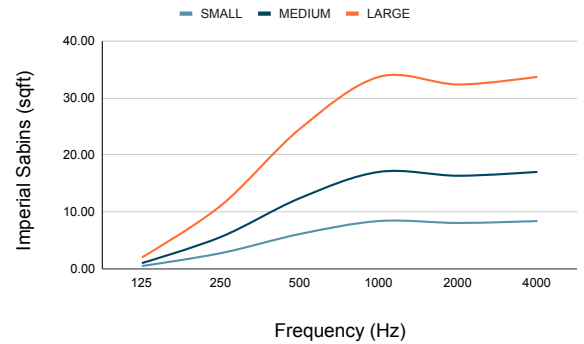

PRODUCT ACOUSTIC PROPERTIES

Testing and post analysis procedures were carried out in accordance with the references detailed below:

AS ISO 354-2006 (R2016)	Acoustics—Measurement of sound absorption in a reverberation room
AS ISO 11654—2002	Rating of sound absorption—Materials and systems
ASTM C423-17	Standard Test Method for Sound Absorption and Sound Absorption Coefficients by the Reverberation Room Method
ASTM E795-16	Standard Practices for Mounting Test Specimens During Sound Absorption Tests
ISO 20189	Screens, furniture and single objects intended for interior use – Rating of sound absorption and sound reduction of elements based on laboratory measurements.

IMPERIAL SABINS	Frequency (Hz)	Sound Absorption Coefficient	SMALL (S)	MEDIUM (M)	LARGE (L)
	125	0.06	0.50	1.02	2.02
	250	0.33	2.77	5.62	11.12
	500	0.73	6.13	12.42	24.60
	1000	1	8.39	17.02	33.69
	2000	0.96	8.06	16.34	32.35
	4000	1	8.39	17.02	33.69