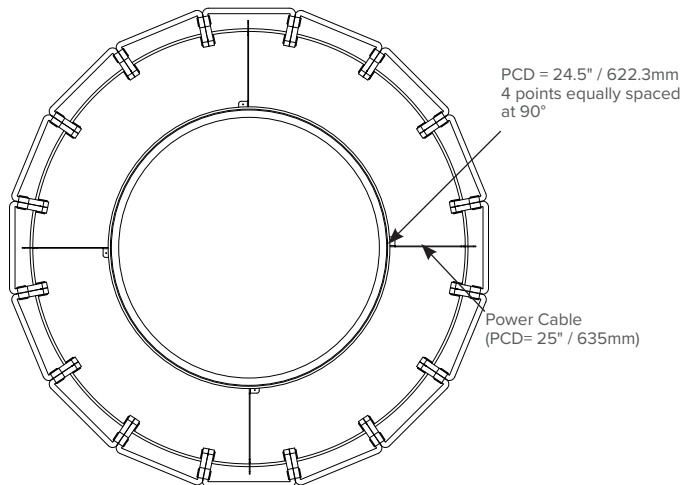

LARGE

Luxxbox reserves the right to change the specification, material and colors at any time without notice. Standard warranty terms and conditions apply. All rights reserved © All dimensions and values on specification sheet are nominal. February 2024 . LX-Vapor-Echo-Cylinder.V2 v5.00

LUXXBOX USA INC × (P)+1 (415) 871 0448 × USA@LUXXBOX.COM
LUXXBOX PTY LTD × (P)+61 7 3257 2822 × INFO@LUXXBOX.COM
WWW.LUXXBOX.COM