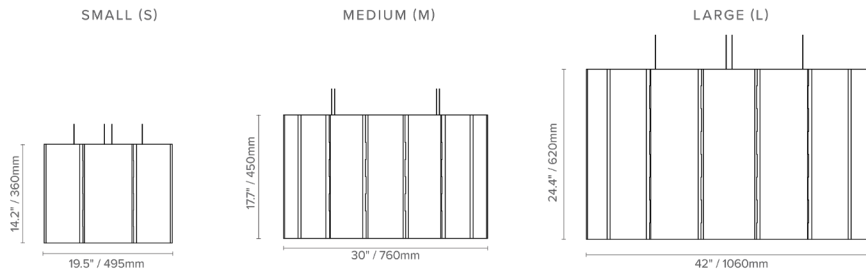

VAPOR ECHO CYLINDER (LX-VEC)

TYPE:

KEY FEATURES

- Highly effective noise absorption
- 3 sizes and a wide range of colors
- High performance dimmable LED light source (Direct) and optional upwards wash dimmable LED lighting (Indirect)
- UGR<19
- Height adjustable 9' / 3m suspension cables and Black woven power cable
- IES photometric files available
- L70 lifetime rating of 50,000 hours
- Can be mounted flush to ceiling

SIZE AND WEIGHT

	SMALL			MEDIUM			LARGE		
Output	Delivered Lumens	Wattage	Efficacy	Delivered Lumens	Wattage	Efficacy	Delivered Lumens	Wattage	Efficacy
Direct or Indirect	1634 lm	24 W	68 lm/W	5133 lm	58.9 W	87.2 lm/W	5133 lm	58.9 W	87.2 lm/W
Direct + Indirect	-	-	-	4997 lm	54.5 W	91.7 lm/W	4997 lm	54.5 W	91.7 lm/W
High-output Direct + Indirect	-	-	-	8609 lm	100.8 W	85 lm/W	8609 lm	100.8 W	85 lm/W
Weight	17.6 lbs / 8 Kg			30.8 lbs / 14 Kg			66.1 lbs / 30 Kg		