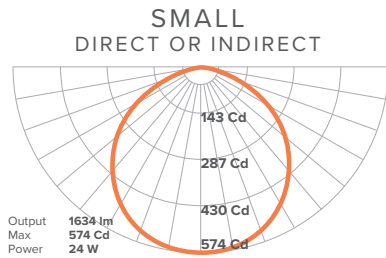

SIZE AND WEIGHT

	SMALL			MEDIUM			LARGE		
Output	Delivered Lumens	Wattage	Efficacy	Delivered Lumens	Wattage	Efficacy	Delivered Lumens	Wattage	Efficacy
Direct or Indirect	1634 lm	24 W	68 lm/W	5133 lm	58.9 W	87.2 lm/W	5133 lm	58.9 W	87.2 lm/W
Direct + Indirect	-	-	-	4997 lm	54.5 W	91.7 lm/W	4997 lm	54.5 W	91.7 lm/W
High-output Direct + Indirect	-	-	-	8609 lm	100.8 W	85 lm/W	8609 lm	100.8 W	85 lm/W
Weight	17.6 lbs / 8 Kg			30.8 lbs / 14 Kg			66.1 lbs / 30 Kg		

LUXXBOX USA INC × (P)+1 (415) 871 0448 × USA@LUXXBOX.COM
 LUXXBOX PTY LTD × (P)+61 7 3257 2822 × INFO@LUXXBOX.COM
 WWW.LUXXBOX.COM

VAPOR ECHO CYLINDER (LX-VEC)

TYPE:

PHOTOMETRICS

Outpuer Option	SMALL	MEDIUM / LARGE		
	Direct OR Indirect	Direct OR Indirect	Direct + Indirect	High-output Direct + Indirect
Total Lumens Delivered	1634 lm	5133 lm	4997 lm	8609 lm
Wattage	24 W	58.9 W	54.5 W	100.8 W
Efficacy	68 lm/W	87.2 lm/W	91.7 lm/W	85 lm/W
CRI	90+			
CCT	3000-3500-4000 K			
UGR	<19			

LUMINOUS INTENSITY DISTRIBUTION

TM-30METRICS

Fidelity Index (Rf): Average similarity to the reference source for all colors
Gamut Index (Rg): Average change in chroma for all colors

	SMALL	MEDIUM/LARGE
Rf (Fidelity Index)	90	90.7
Rg (Gamut Index)	100	98.8