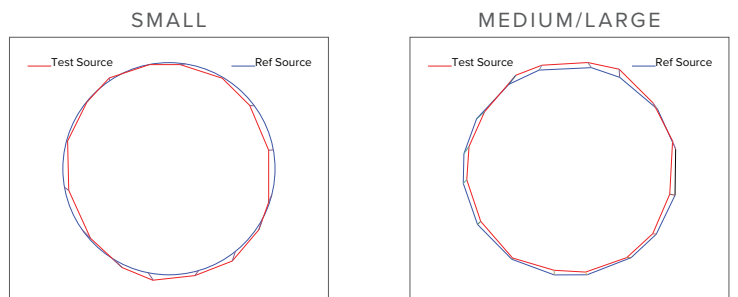

COLOR VECTOR GRAPHIC

Luxxbox reserves the right to change the specification, material and colors at any time without notice. Standard warranty terms and conditions apply. All rights reserved © All dimensions and values on specification sheet are nominal. February 2024 . LX-Vapor-Echo-Cylinder.V2 v5.00

LUXXBOX USA INC × (P)+1 (415) 871 0448 × USA@LUXXBOX.COM
LUXXBOX PTY LTD × (P)+61 7 3257 2822 × INFO@LUXXBOX.COM
WWW.LUXXBOX.COM