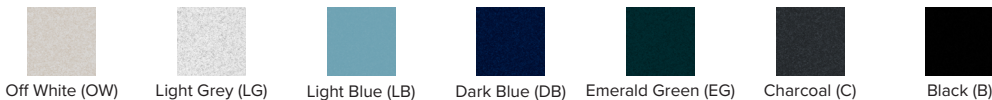

VAPOR ECHO CYLINDER (LX-VEC)

TYPE:

KEY FEATURES

- Highly effective noise absorption
- 3 sizes and a wide range of colors
- High performance dimmable LED light source (Direct) and optional upwards wash dimmable LED lighting (Indirect)
- UGR<19
- Height adjustable 9' / 3m suspension cables and Black woven power cable
- IES photometric files available
- L70 lifetime rating of 50,000 hours
- Can be mounted flush to ceiling

OPTIONAL EXTRAS

1. Additional options available upon request
- 0.1% dimming option
  - POE
  - Bluetooth controller (US & EU only)
  - Tunable White output
  - White canopy and power cord
  - High-output direct-indirect (HO) lighting

SIZE AND WEIGHT

	SMALL			MEDIUM			LARGE		
Output	Delivered Lumens	Wattage	Efficacy	Delivered Lumens	Wattage	Efficacy	Delivered Lumens	Wattage	Efficacy
Direct or Indirect	1634 lm	24 W	68 lm/W	5133 lm	58.9 W	87.2 lm/W	5133 lm	58.9 W	87.2 lm/W
Direct + Indirect	-	-	-	4997 lm	54.5 W	91.7 lm/W	4997 lm	54.5 W	91.7 lm/W
High-output Direct + Indirect	-	-	-	8609 lm	100.8 W	85 lm/W	8609 lm	100.8 W	85 lm/W
Weight	17.6 lbs / 8 Kg			30.8 lbs / 14 Kg			66.1 lbs / 30 Kg		

ORDER CODE

EXAMPLE: LX - VEC - L - R - 40 - DI - UNV - RD (Luxxbox Vapor Echo Cylinder, Large, Red, 4000K, Direct/Indirect output, Universal 1% dimming, Remote driver)

LX - VEC	SIZE	COLOR	COLOR TEMP	OUTPUT	DRIVER / DIMMING	DRIVER TYPE		
VEC	S Small 19.5 x 14.2" / 500x360mm	Use color codes as shown	30	3000K	D	UNV 0-10V - 1% dimming (120-277V) (North America only)	CD Canopy concealed driver (UNV/North America only)	
	35		3500K	I	G*** 1% dimming DSI/DALI (220-240V)			
	40		4000K	DI**		Direct-Indirect	RD Remote driver (UNV or G)	
	L Large 42"x 24.4" / 1066x620mm		*E26	E26 Lamp holder - 120V AC (North America only)				
HO High-output Direct-Indirect	*E27	E27 Lamp holder - 220-240V AC (Global)