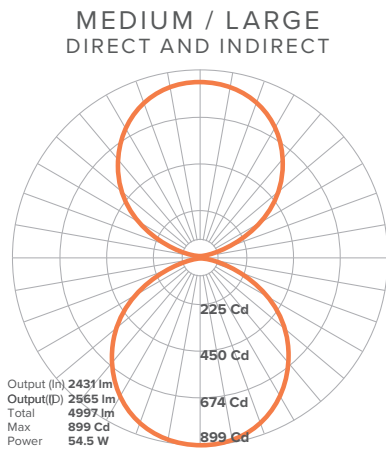

SIZE AND WEIGHT

	SMALL			MEDIUM			LARGE		
Output	Delivered Lumens	Wattage	Efficacy	Delivered Lumens	Wattage	Efficacy	Delivered Lumens	Wattage	Efficacy
Direct or Indirect	1634 lm	24 W	68 lm/W	5133 lm	58.9 W	87.2 lm/W	5133 lm	58.9 W	87.2 lm/W
Direct + Indirect	-	-	-	4997 lm	54.5 W	91.7 lm/W	4997 lm	54.5 W	91.7 lm/W
High-output Direct + Indirect	-	-	-	8609 lm	100.8 W	85 lm/W	8609 lm	100.8 W	85 lm/W
Weight	17.6 lbs / 8 Kg			30.8 lbs / 14 Kg			66.1 lbs / 30 Kg		

LUXXBOX USA INC × (P)+1 (415) 871 0448 × USA@LUXXBOX.COM
 LUXXBOX PTY LTD × (P)+61 7 3257 2822 × INFO@LUXXBOX.COM
 WWW.LUXXBOX.COM

VAPOR ECHO CYLINDER (LX-VEC)

TYPE:

PHOTOMETRICS

Outpuer Option	SMALL	MEDIUM / LARGE		
	Direct OR Indirect	Direct OR Indirect	Direct + Indirect	High-output Direct + Indirect
Total Lumens Delivered	1634 lm	5133 lm	4997 lm	8609 lm
Wattage	24 W	58.9 W	54.5 W	100.8 W
Efficacy	68 lm/W	87.2 lm/W	91.7 lm/W	85 lm/W
CRI	90+			
CCT	3000-3500-4000 K			
UGR	<19			

LUMINOUS INTENSITY DISTRIBUTION

TM-30METRICS

Fidelity Index (Rf): Average similarity to the reference source for all colors
Gamut Index (Rg): Average change in chroma for all colors

	SMALL	MEDIUM/LARGE
Rf (Fidelity Index)	90	90.7
Rg (Gamut Index)	100	98.8