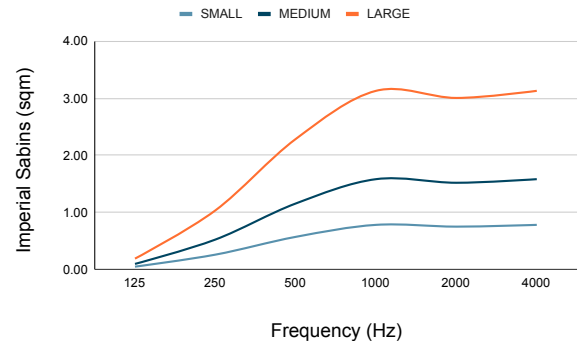

METRIC SABINS	Frequency (Hz)	Sound Absorption Coefficient	SMALL (S)	MEDIUM (M)	LARGE (L)
	125	0.06	0.05	0.09	0.19
	250	0.33	0.26	0.52	1.03
	500	0.73	0.57	1.15	2.29
	1000	1	0.78	1.58	3.13
	2000	0.96	0.75	1.52	3.01
	4000	1	0.78	1.58	3.13

The Sabin data shown above is in accordance with the latest International Standards for the rating of sound absorption and reduction. This is different from the classic methodology, which includes the calculation of the Noise Reduction Coefficient (NRC), the Sound Absorption Average (SAA), the Weighted Sound Absorption Coefficient (**aw**) and the Sound Absorption Class (SAC). However, to make it easier to compare against other products, we are including that information on the table on the right, which was calculated using the Horizontal Floor Area method. Fully detailed test reports are available upon request.

NRC	0.75
SAA	0.75
aw	0.60
SAC	C

Luxbox reserves the right to change the specification, material and colors at any time without notice. Standard warranty terms and conditions apply. All rights reserved © All dimensions and values on specification sheet are nominal. February 2024 . LX-Vapor-Echo-Cylinder.V2 v5.00

LUXXBOX USA INC × (P)+1 (415) 871 0448 × USA@LUXXBOX.COM
LUXXBOX PTY LTD × (P)+61 7 3257 2822 × INFO@LUXXBOX.COM
WWW.LUXXBOX.COM