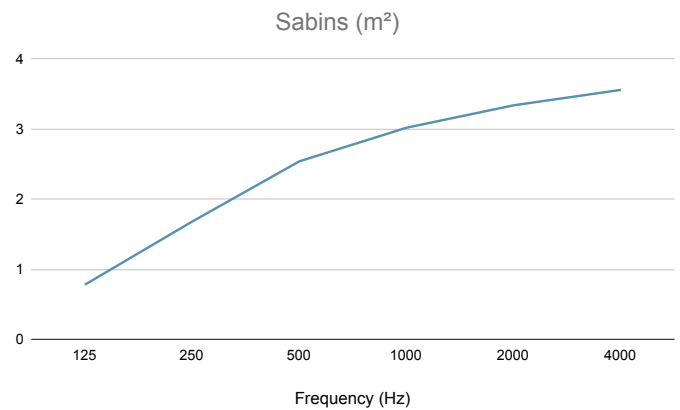

PRODUCT ACOUSTIC PROPERTIES

Testing and post analysis procedures were carried out in accordance with the references detailed below:

AS ISO 354-2006 (R2016)	Acoustics—Measurement of sound absorption in a reverberation room
AS ISO 11654—2002	Rating of sound absorption—Materials and systems
ASTM C423-17	Standard Test Method for Sound Absorption and Sound Absorption Coefficients by the Reverberation Room Method
ASTM E795-16	Standard Practices for Mounting Test Specimens During Sound Absorption Tests
ISO 20189	Screens, furniture and single objects intended for interior use – Rating of sound absorption and sound reduction of elements based on laboratory measurements.

The data shown below refers to the testing of LX-LN-8-H3, with a length of 7ft-7in (2301mm) and height of 34.2" (870mm). A fully detailed acoustic test report is available upon request.

Frequency	125	250	500	1000	2000	4000
Sound Absorption Coefficient	0.39	0.84	1.27	1.51	1.67	1.78
SABINS (ft²)	8.39	18.06	27.31	32.47	35.91	38.27

Frequency	125	250	500	1000	2000	4000
Sound Absorption Coefficient	0.39	0.84	1.27	1.51	1.67	1.78
SABINS (m²)	0.78	1.68	2.54	3.02	3.34	3.56