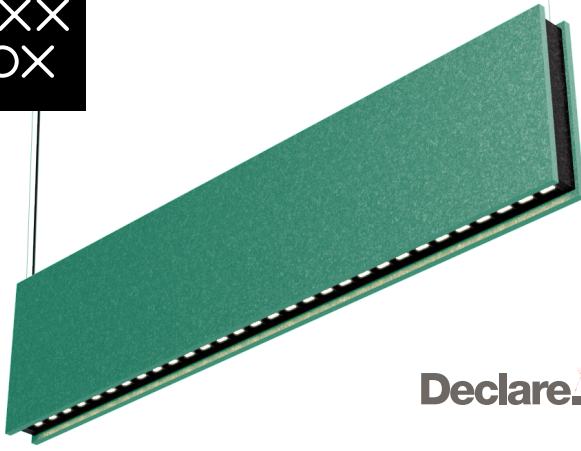

TYPE:

**KEY FEATURES**

- Highly effective noise absorption
- 3 heights and 70+ finishes
- High performance dimmable LED light sources - direct and/or indirect wash
- Multiple shielding options available
- UGR <5 on direct louvered output
- Simple connector for easy on-site install
- Height adjustable 9' / 3m suspension cables and Black woven power cable
- IES photometric files available
- Direct lit fixtures in lengths up to 22 ft
- Direct and Indirect fixtures up to 12 ft
- Acoustic baffle available in infinite lengths

**OPTIONAL EXTRAS**

- Additional options available upon request
- POE
  - Casambi Bluetooth (US only)
  - Tunable White output
  - White canopy and power cord
  - Custom size and color options
  - One power cord per run up to 22ft (direct)
  - Can be integrated with Tessell fixtures