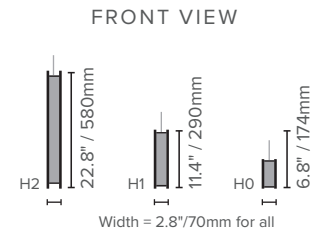

TYPE:

**KEY FEATURES**

- Highly effective noise absorption
- 3 heights and 70+ finishes
- High performance dimmable LED light sources - direct and/or indirect wash
- Multiple shielding options available
- UGR <5 on direct louvered output
- Simple connector for easy on-site install
- Height adjustable 9' / 3m suspension cables and Black woven power cable
- IES photometric files available
- Direct lit fixtures in lengths up to 22 ft
- Direct and Indirect fixtures up to 12 ft
- Acoustic baffle available in infinite lengths

**Declare.**

**SIZES**

**OUTPUT**

	DA		DB		DC		I		DIA		DIB		DIC	
Beam Angle (Direct   Indirect)	50° (direct)		76° (direct)		100° (direct)		160° (indirect)		50° (direct) - 160° (indirect)		76° (direct) - 160° (indirect)		100° (direct) - 160° (indirect)	
Shielding (down   up)	Louvered (direct)		Louvered (direct)		Diffused (direct)		Lensed (indirect)		Louvered (direct) Lensed (indirect)		Louvered (direct) Lensed (indirect)		Diffused (direct) Lensed (indirect)	
UGR (Direct)	<5		<5		-		-		<5		<5		-	
CCT   CRI	CCT: 3000K/3500K/4000K   CRI >90													
Total Lumens (per ft   per m)	1060 lm/ft	3420 lm/m	1031 lm/ft	3326 lm/m	812 lm/ft	2620 lm/m	965 lm/ft	3113 lm/m	2025 lm/ft	6533 lm/m	1996 lm/ft	6439 lm/m	1777 lm/ft	5733 lm/m
Distribution (%)	100% (direct)		100% (direct)		100% (direct)		100% (indirect)		52% (direct) - 48% (indirect)		52% (direct) - 48% (indirect)		66% (direct) - 54% (indirect)	
Wattage (W per ft   per m)	8W	26W	8W	26W	13W	40W	8W	26W	16W	52W	16W	52W	21W	65W
Efficacy (lm/W)	133 lm/W		129 lm/W		75.5 lm/W		121 lm/W		127 lm/W		125 lm/W		94.7 lm/W	

Note: See pg. 4 for more detailed output information on specific lengths

**ORDER CODE**

EXAMPLE: LX - LN - 8 - H2 - B - R - 40 - DIA - UNV - RD

Luxxbox Linea , 9"/231mm length, Height 2, Basica, Red color, 4000K CCT, Direct A + Indirect Output, Universal 0-10V 1% Dimming, Remote Driver