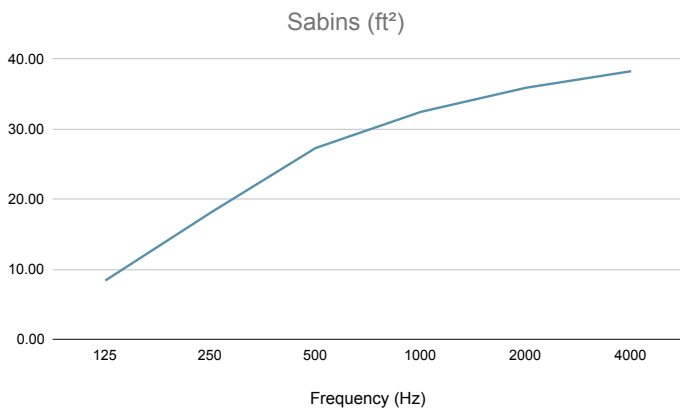

PRODUCT ACOUSTIC PROPERTIES

Testing and post analysis procedures were carried out in accordance with the references detailed below:

AS ISO 354-2006 (R2016)	Acoustics—Measurement of sound absorption in a reverberation room
AS ISO 11654—2002	Rating of sound absorption—Materials and systems
ASTM C423-17	Standard Test Method for Sound Absorption and Sound Absorption Coefficients by the Reverberation Room Method
ASTM E795-16	Standard Practices for Mounting Test Specimens During Sound Absorption Tests
ISO 20189	Screens, furniture and single objects intended for interior use – Rating of sound absorption and sound reduction of elements based on laboratory measurements.

The data shown below refers to the testing of LX-LN-8-H3, with a length of 7ft-7in (2301mm) and height of 34.2" (870mm). A fully detailed acoustic test report is available upon request.

Frequency	125	250	500	1000	2000	4000
Sound Absorption Coefficient	0.39	0.84	1.27	1.51	1.67	1.78
SABINS (ft²)	8.39	18.06	27.31	32.47	35.91	38.27

Frequency	125	250	500	1000	2000	4000
Sound Absorption Coefficient	0.39	0.84	1.27	1.51	1.67	1.78
SABINS (m²)	0.78	1.68	2.54	3.02	3.34	3.56