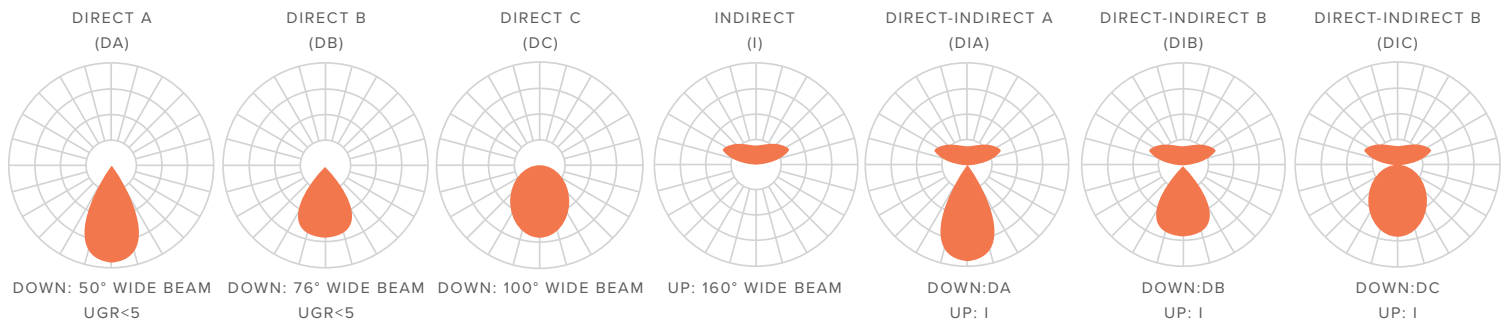

# LINEA (LX-LN)

TYPE:

## PHOTOMETRICS: PER FOOT/METER

IES files can easily be downloaded from our website

	DA	DB	DC	I	DIA		DIB		DIC	
	Direct A	Direct B	Direct C	Indirect	Direct A	Indirect	Direct B	Indirect	Direct C	Indirect
Beam Angle	50° (down)	76° (down)	100° (down)	160° (up)	50° (down)	160° (up)	76° (down)	160° (up)	100° (down)	160° (up)
Shielding	Louvered	Louvered	Diffused	Lensed	Louvered	Lensed	Louvered	Lensed	Diffused	Lensed
UGR (Direct)	<5	<5	-	-	<5		<5		-	
CCT   CRI	CCT: 3000K/3500K/4000K   CRI >90									
Lumens (per ft)	1060 lm/ft	1031 lm/ft	812 lm/ft	965 lm/ft	1060 lm/ft	965 lm/ft	1031 lm/ft	965 lm/ft	812 lm/ft	965 lm/ft
Lumens (per m)	3420 lm/m	3326 lm/m	2620 lm/m	3113 lm/m	3420 lm/m	3113 lm/m	3326 lm/m	3113 lm/m	2620 lm/m	3113 lm/m
Distribution (%)	100%	100%	100%	100%	52%	48%	52%	48%	66%	54%
Wattage (W)	8W/ft or 26W/m	8W/ft or 26W/m	13W/ft or 40W/m	8W/ft or 26W/m	16W/ft or 52W/m		16W/ft or 52W/m		21W/ft or 65W/m	
Efficacy (lm/W)	133 lm/W	129 lm/W	75.5 lm/W	121 lm/W	127 lm/W		125 lm/W		94.7 lm/W	

## LIGHT DISTRIBUTION