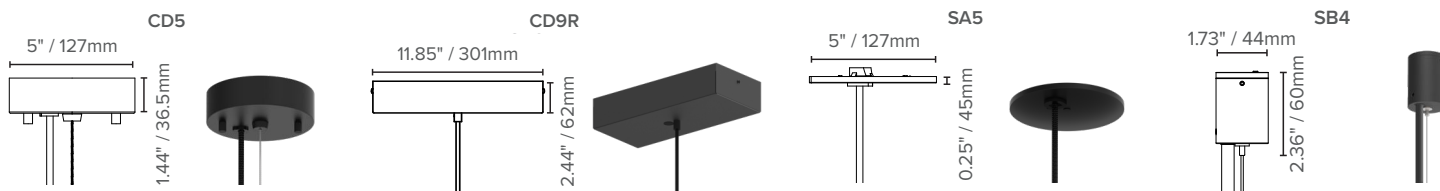

CANOPY INFORMATION

Please note power cord and canopy will always be supplied in black unless specified otherwise. As you can see on the diagrams, Linea pendants are supplied with a canopy that includes both a Power Cable and a Suspension Cable. The Suspension Cable is centered with the canopy for an easier installation. Please note the Canopy and Power cable can be shipped in advance if needed. You will find more detailed information about the suspension point locations on pg. 7

Please note no canopy will be supplied with any acoustic baffle.

REGION/DIMMING	DRIVER TYPE	CANOPY TYPE	OUTPUT & LENGTHS APPLICABLE			
			DA / DB	DC	DIA / DIB	DIC
UNIVERSAL (UNV) <i>(North America)</i>	Canopy Concealed Driver	CD5	LX-LN-2 to LX-LN-6	LX-LN-2 to LX-LN-4	LX-LN-2 to LX-LN-3	LX-LN-2
		CD9R	LX-LN-7 to LX-LN-22	LX-LN-5 to LX-LN-22	LX-LN-4 to LX-LN-12	LX-LN-3 to LX-LN-12
	Remote Driver	SA5	All	All	All	All
GLOBAL (G)	Remote Driver	SB4	All	All	All	All