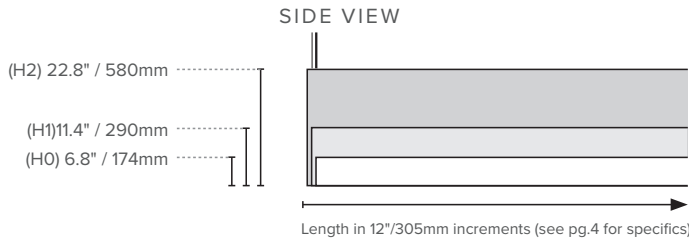

TYPE:

**KEY FEATURES**

- Highly effective noise absorption
- 3 heights and 70+ finishes
- High performance dimmable LED light sources - direct and/or indirect wash
- Multiple shielding options available
- UGR <5 on direct louvered output
- Simple connector for easy on-site install
- Height adjustable 9' / 3m suspension cables and Black woven power cable
- IES photometric files available
- Direct lit fixtures in lengths up to 22 ft
- Direct and Indirect fixtures up to 12 ft
- Acoustic baffle available in infinite lengths

**Declare.**

**SIZES**

**OUTPUT**

	DA		DB		DC		I		DIA		DIB		DIC	
Beam Angle (Direct   Indirect)	50° (direct)		76° (direct)		100° (direct)		160° (indirect)		50° (direct) - 160° (indirect)		76° (direct) - 160° (indirect)		100° (direct) - 160° (indirect)	
Shielding (down   up)	Louvered (direct)		Louvered (direct)		Diffused (direct)		Lensed (indirect)		Louvered (direct) Lensed (indirect)		Louvered (direct) Lensed (indirect)		Diffused (direct) Lensed (indirect)	
UGR (Direct)	<5		<5		-		-		<5		<5		-	
CCT   CRI	CCT: 3000K/3500K/4000K   CRI >90													
Total Lumens (per ft   per m)	1060 lm/ft	3420 lm/m	1031 lm/ft	3326 lm/m	812 lm/ft	2620 lm/m	965 lm/ft	3113 lm/m	2025 lm/ft	6533 lm/m	1996 lm/ft	6439 lm/m	1777 lm/ft	5733 lm/m
Distribution (%)	100% (direct)		100% (direct)		100% (direct)		100% (indirect)		52% (direct) - 48% (indirect)		52% (direct) - 48% (indirect)		66% (direct) - 54% (indirect)	
Wattage (W per ft   per m)	8W	26W	8W	26W	13W	40W	8W	26W	16W	52W	16W	52W	21W	65W
Efficacy (lm/W)	133 lm/W		129 lm/W		75.5 lm/W		121 lm/W		127 lm/W		125 lm/W		94.7 lm/W	

Note: See pg. 4 for more detailed output information on specific lengths

**ORDER CODE**

EXAMPLE: LX - LN - 8 - H2 - B - R - 40 - DIA - UNV - RD

Luxxbox Linea , 9"/231mm length, Height 2, Basica, Red color, 4000K CCT, Direct A + Indirect Output, Universal 0-10V 1% Dimming, Remote Driver