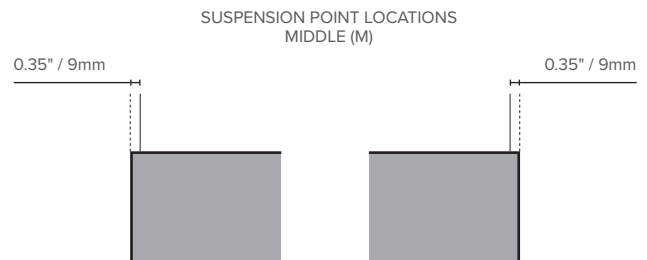

FITTING CONNECTIONS

Our Linea range uses UL listed, pre-assembled connectors designed for a safe and fast installation. These connectors are used between Linea modules, and also for the power line. These can be shipped in advance together with the canopy.

The unique plug and play power connector allows for install of canopy and power before lighting fixture.