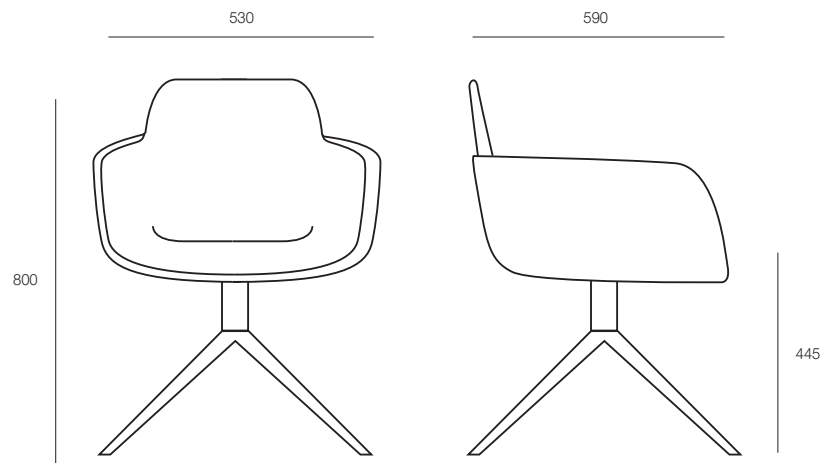

TECHNICAL DRAWINGS

PRODUCT OPTIONS

ecf

1F Marine Parade
Abbotsford, Victoria
3067 Australia

T +61 (3) 9818 5444
F +61 (3) 9818 6655
info@ecf.com.au

ecf.com.au
 ecf.hfa
 @ecf_hfa