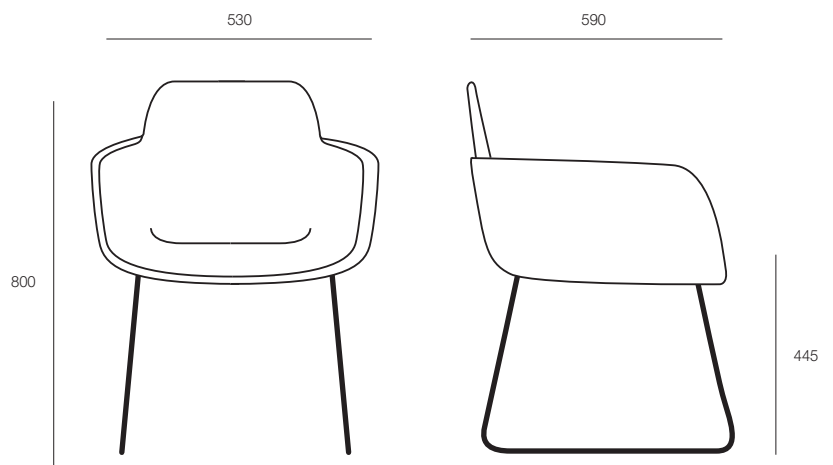

TECHNICAL DRAWINGS