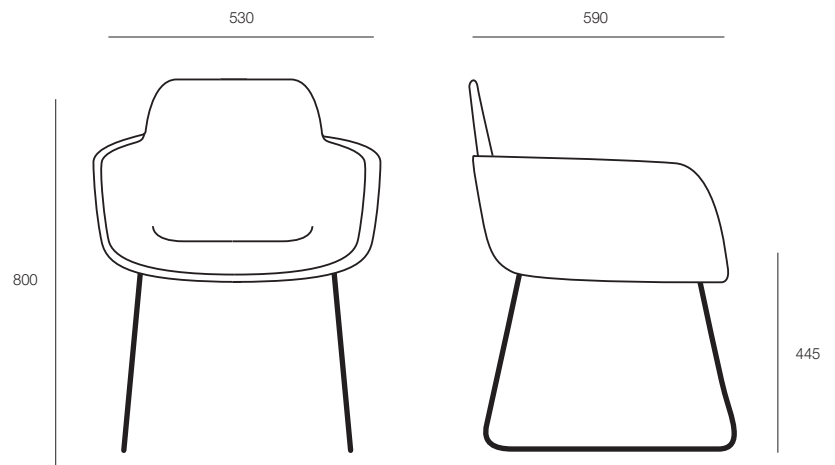

TECHNICAL DRAWINGS