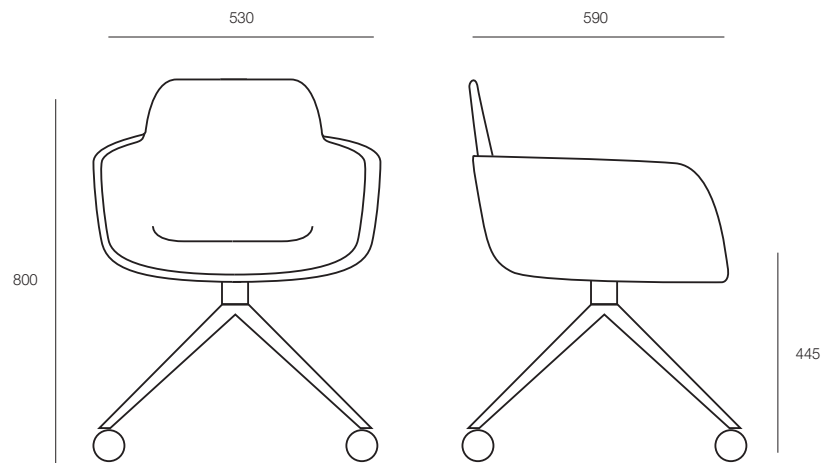

TECHNICAL DRAWINGS

PRODUCT OPTIONS

HFA

1F Marine Parade
Abbotsford, Victoria
3067 Australia

T +61 (3) 9818 8400
F +61 (3) 9818 6655
info@hfa.com.au

ecf.com.au
 ecf.hfa
 @ecf_hfa