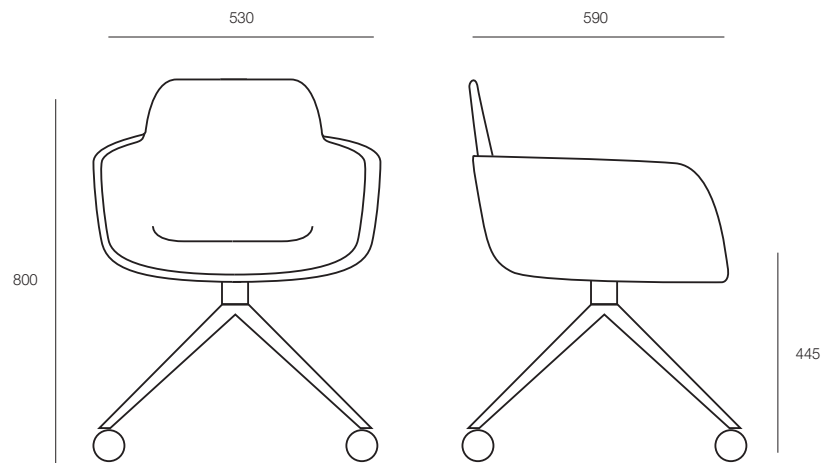

TECHNICAL DRAWINGS

PRODUCT OPTIONS

ecf

1F Marine Parade
Abbotsford, Victoria
3067 Australia

T +61 (3) 9818 5444
F +61 (3) 9818 6655
info@ecf.com.au

ecf.com.au
 ecf.hfa
 @ecf_hfa