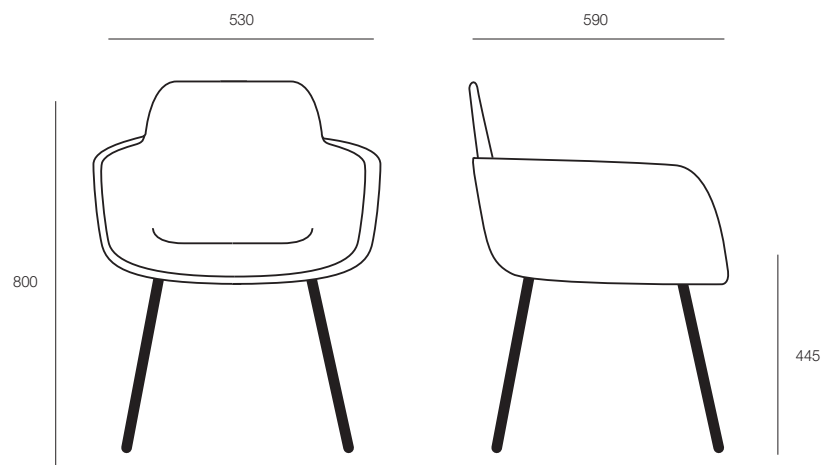

TECHNICAL DRAWINGS

PRODUCT OPTIONS

HFA

1F Marine Parade
Abbotsford, Victoria
3067 Australia

T +61 (3) 9818 8400
F +61 (3) 9818 6655
info@hfa.com.au

ecf.com.au
 ecf.hfa
 @ecf_hfa