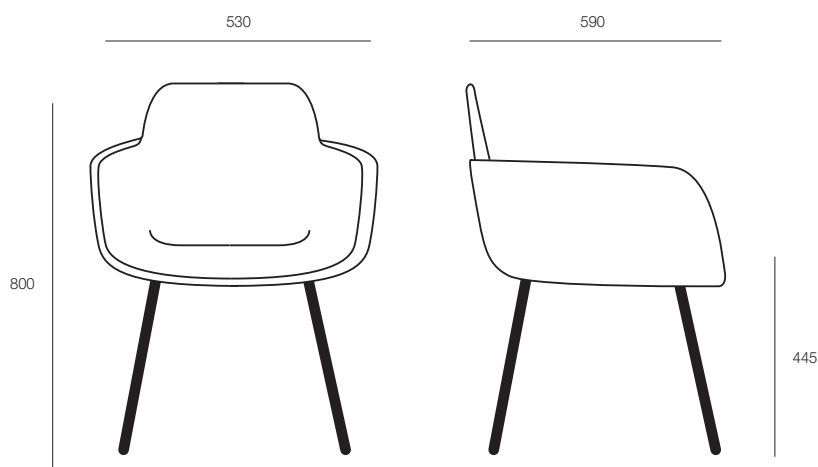

TECHNICAL DRAWINGS

PRODUCT OPTIONS

ecf

1F Marine Parade
Abbotsford, Victoria
3067 Australia

T +61 (3) 9818 5444
F +61 (3) 9818 6655
info@ecf.com.au

ecf.com.au
 ecf.hfa
 @ecf_hfa