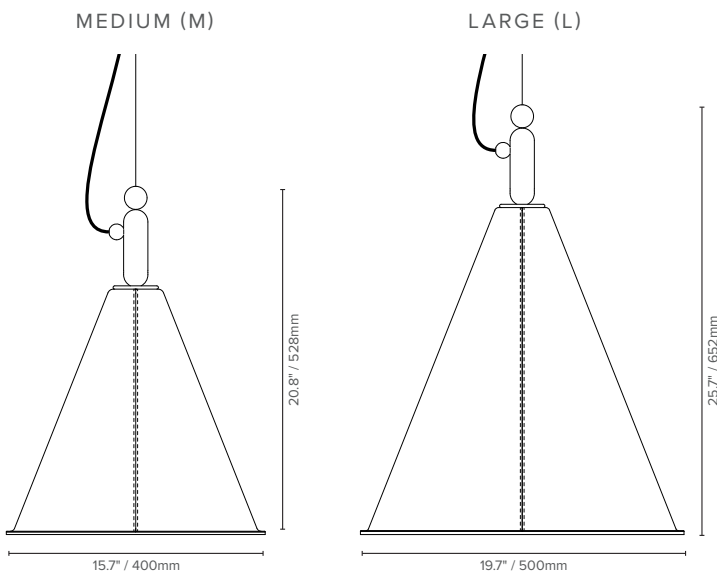

MEDIUM/ LARGE	AMBIENT LIGHT	TASK LIGHT
Delivered Lumen Output	490lm	1239m
Wattage	9.6W	12W
Efficacy	51 lm/W	103 lm/W
CRI	90+	
UGR	<6	
CCT	3000/3500/4000K	

ORDER CODE

EXAMPLE: LX - CN - L - 3D - A35 - UNV - RD
 (Luxxbox Cono, Large (19.7" x 25.7" / 500 x 652mm), Wool option 3D, CCT 3500K, Universal 120-277V / 0-10V 10% dimming, Remote driver)