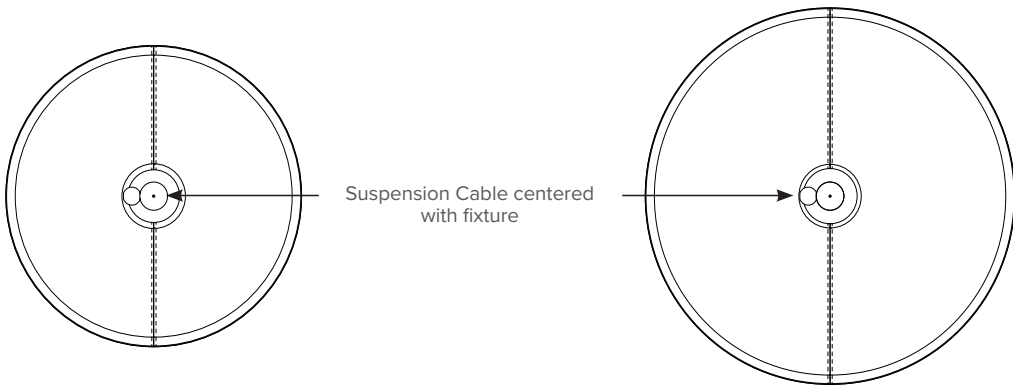

LUXXBOX USA INC × (P)+1 (415) 871 0448 × USA@LUXXBOX.COM
LUXXBOX PTY LTD × (P)+61 7 3257 2822 × INFO@LUXXBOX.COM
WWW.LUXXBOX.COM

HELM

CONO (LX-CN)

TYPE:

PRODUCT DIMENSIONS

MEDIUM (M)

LARGE (L)

Luxbox reserves the right to change the specification, material and colors at any time without notice. Standard warranty terms and conditions apply. All rights reserved © All dimensions and values on specification sheet are nominal. Colors are subject to lead times and variations across batches. Helm Cono product code LX-HH-CN. February 2024. LX-Cono-Spec-SheetV2 v4.2