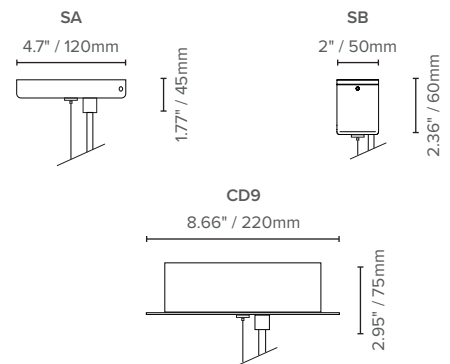

CANOPY INFORMATION

Please note power cord and canopy will always be supplied in black unless specified otherwise.

	UNV (North America)			GLOBAL	
	RD	CD	E26	RD	E27
SMALL	SA	CD9	SA	SB	SB
MEDIUM	SA	CD9	SA	SB	SB

Luxbox reserves the right to change the specification, material and colors at any time without notice. Standard warranty terms and conditions apply. All rights reserved © All dimensions and values on specification sheet are nominal. Colors are subject to lead times and variations across batches. Helm Cono product code LX-HH-CN. February 2024. LX-Cono-Spec-SheetV2 v4.2

LUXBOX USA INC × (P)+1 (415) 871 0448 × USA@LUXBOX.COM
LUXBOX PTY LTD × (P)+61 7 3257 2822 × INFO@LUXBOX.COM
WWW.LUXBOX.COM