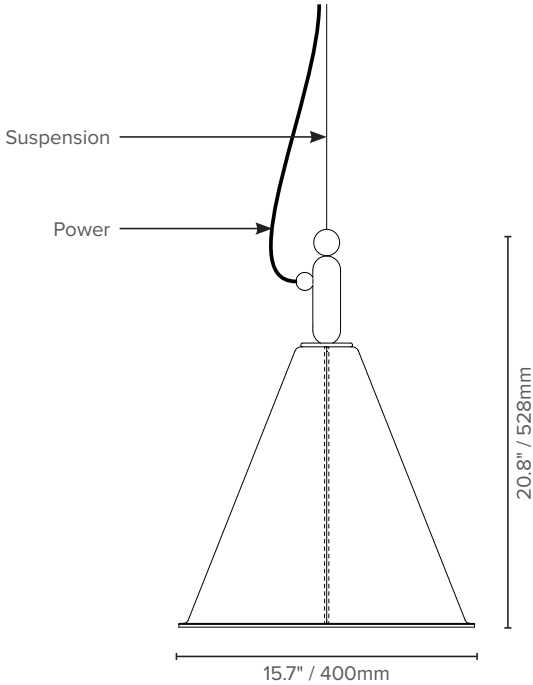

LUXXBOX USA INC × (P)+1 (415) 871 0448 × USA@LUXXBOX.COM
LUXXBOX PTY LTD × (P)+61 7 3257 2822 × INFO@LUXXBOX.COM
WWW.LUXXBOX.COM

HELM

CONO (LX-CN)

TYPE:

PRODUCT DIMENSIONS

MEDIUM (M)

LARGE (L)

Luxbox reserves the right to change the specification, material and colors at any time without notice. Standard warranty terms and conditions apply. All rights reserved © All dimensions and values on specification sheet are nominal. Colors are subject to lead times and variations across batches. Helm Cono product code LX-HH-CN. February 2024. LX-Cono-Spec-SheetV2 v4.2