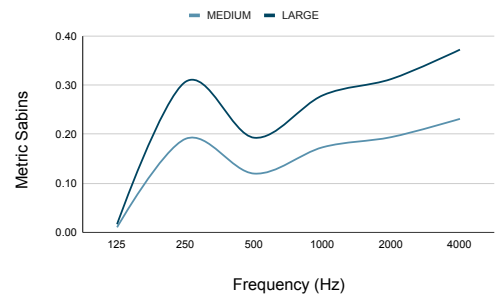

METRIC SABINS

Frequency (Hz)	Sound Absorption Coefficient	MEDIUM (M)	LARGE (L)
125	0.03	0.01	0.02
250	0.64	0.19	0.31
500	0.40	0.12	0.19
1000	0.58	0.17	0.28
2000	0.65	0.19	0.31
4000	0.78	0.23	0.37