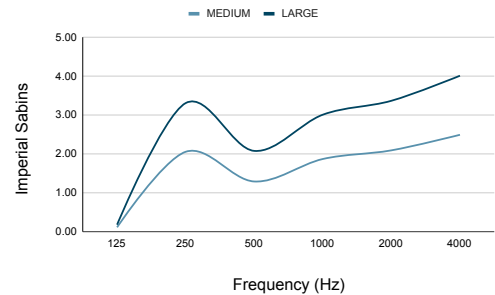

TYPE:

MATERIAL SPECIFICATIONS

COLOR FASTNESS TO LIGHT:	5 (ISO 105 - B02) 40 hours Class 4 (Slight fading or color change) ISO 105-B02-1994 Rating: 6-7
FIRE TEST:	AS1530 Part 3 / AS3837 / ISO5660 / UNI 9175 Classe 1 / EN 13501-1 / B(B-s1,d0) / ASTM E84(A,FSI:20,SDI:450)
ENVIRONMENTAL:	Renewable and Compostable. Non metallic dyestuffs.
SOUND ABSORPTION:	ISO 10534 Part 2

PRODUCT ACOUSTIC PROPERTIES

Testing and post analysis procedures were carried out in accordance with the references detailed below:

AS ISO 354-2006 (R2016)	Acoustics—Measurement of sound absorption in a reverberation room
AS ISO 11654—2002	Rating of sound absorption—Materials and systems
ASTM C423-17	Standard Test Method for Sound Absorption and Sound Absorption Coefficients by the Reverberation Room Method
ASTM E795-16	Standard Practices for Mounting Test Specimens During Sound Absorption Tests
ISO 20189	Screens, furniture and single objects intended for interior use – Rating of sound absorption and sound reduction of elements based on laboratory measurements.

Below you'll find the data for both sizes of this product in Imperial and Metric units. Please note we this data has been extrapolated from the results obtained in the testing of the Medium Helm pendant as we are using the same combination of materials in both products.

IMPERIAL SABINS

Frequency (Hz)	Sound Absorption Coefficient	MEDIUM (M)	LARGE (L)
125	0.03	0.11	0.18
250	0.64	2.05	3.30
500	0.40	1.29	2.07
1000	0.58	1.87	3.00
2000	0.65	2.09	3.36
4000	0.78	2.49	4.01

METRIC SABINS

Frequency (Hz)	Sound Absorption Coefficient	MEDIUM (M)	LARGE (L)
125	0.03	0.01	0.02
250	0.64	0.19	0.31
500	0.40	0.12	0.19
1000	0.58	0.17	0.28
2000	0.65	0.19	0.31
4000	0.78	0.23	0.37