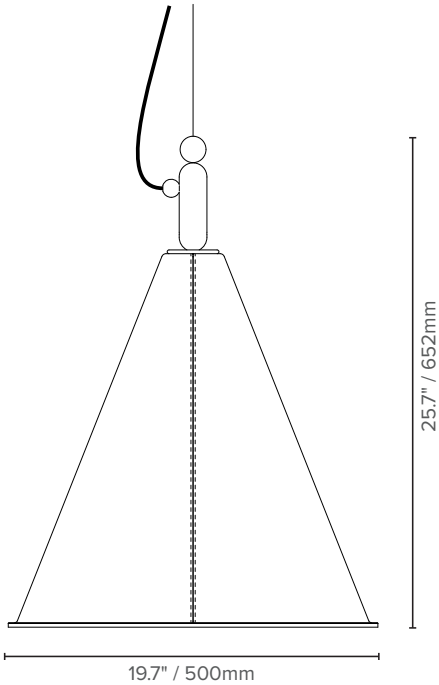

NRC	0.6
SAA	0.58
aw	0.60
SAC	C

Luxxbox reserves the right to change the specification, material and colors at any time without notice. Standard warranty terms and conditions apply. All rights reserved © All dimensions and values on specification sheet are nominal. Colors are subject to lead times and variations across batches. Helm Cono product code LX-HH-CN. February 2024. LX-Cono-Spec-SheetV2 v4.2

LUXXBOX USA INC × (P)+1 (415) 871 0448 × USA@LUXXBOX.COM
LUXXBOX PTY LTD × (P)+61 7 3257 2822 × INFO@LUXXBOX.COM
WWW.LUXXBOX.COM

HELM

CONO (LX-CN)

TYPE:

PRODUCT DIMENSIONS

MEDIUM (M)

LARGE (L)

Luxbox reserves the right to change the specification, material and colors at any time without notice. Standard warranty terms and conditions apply. All rights reserved © All dimensions and values on specification sheet are nominal. Colors are subject to lead times and variations across batches. Helm Cono product code LX-HH-CN. February 2024. LX-Cono-Spec-SheetV2 v4.2