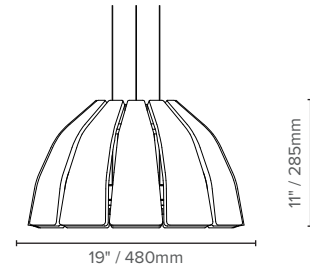

NRC	0.70
SAA	0.64
aw	0.55
SAC	D

Luxbox reserves the right to change the specification, material and colors at any time without notice. Standard warranty terms and conditions apply. All rights reserved © All dimensions and values on specification sheet are nominal. October 2023. LX-Birdcage-Spec Sheet v8.1

LUXBOX USA INC × (P)+1 (415) 871 0448 × USA@LUXBOX.COM
 LUXBOX PTY LTD × (P)+61 7 3257 2822 × INFO@LUXBOX.COM
 WWW.LUXBOX.COM

BIRDCAGE (LX-BC)

TYPE:

PRODUCT DIMENSIONS

TOP VIEWS

SIDE VIEWS

SMALL

MEDIUM