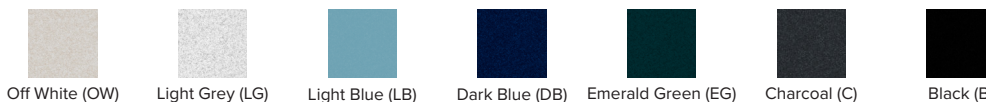

CORE

DESIGNER