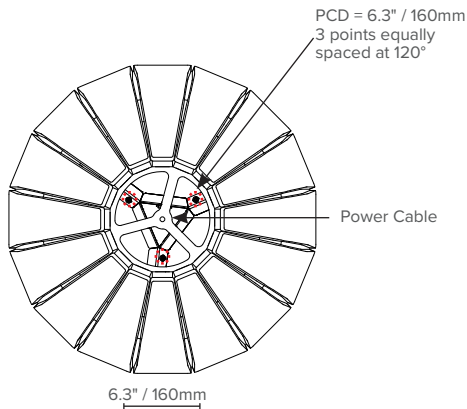

NRC	0.70
SAA	0.64
aw	0.55
SAC	D

Luxbox reserves the right to change the specification, material and colors at any time without notice. Standard warranty terms and conditions apply. All rights reserved © All dimensions and values on specification sheet are nominal. October 2023. LX-Birdcage-Spec Sheet v8.1

LUXBOX USA INC × (P)+1 (415) 871 0448 × USA@LUXBOX.COM
 LUXBOX PTY LTD × (P)+61 7 3257 2822 × INFO@LUXBOX.COM
 WWW.LUXBOX.COM

BIRDCAGE (LX-BC)

TYPE:

PRODUCT DIMENSIONS

TOP VIEWS

SIDE VIEWS

SMALL

MEDIUM