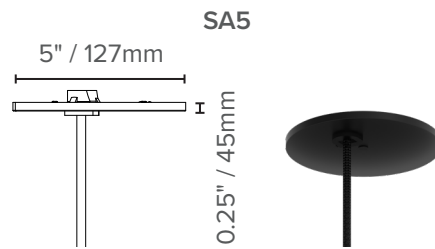

CANOPY INFORMATION

Please note power cord and canopy will always be supplied in black unless specified otherwise.

PRODUCT	SIZE	OUTPUT	UNIVERSAL (UNV)			GLOBAL (G)	
			CD	RD	E26	RD	E27
LX-BC	SMALL	D	CD5	SA5	SA5	SB1	SB1
	MEDIUM	D	CD5	SA5	SA5	SB1	SB1
	LARGE	D	CD5	SA5	SA5	SB1	SB1