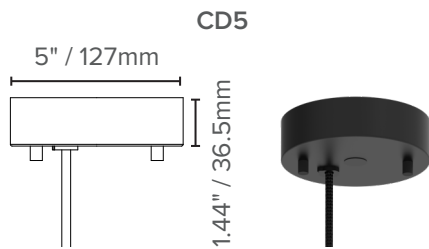

CANOPY INFORMATION

Please note power cord and canopy will always be supplied in black unless specified otherwise.

PRODUCT	SIZE	OUTPUT	UNIVERSAL (UNV)			GLOBAL (G)	
			CD	RD	E26	RD	E27
LX-BC	SMALL	D	CD5	SA5	SA5	SB1	SB1
	MEDIUM	D	CD5	SA5	SA5	SB1	SB1
	LARGE	D	CD5	SA5	SA5	SB1	SB1