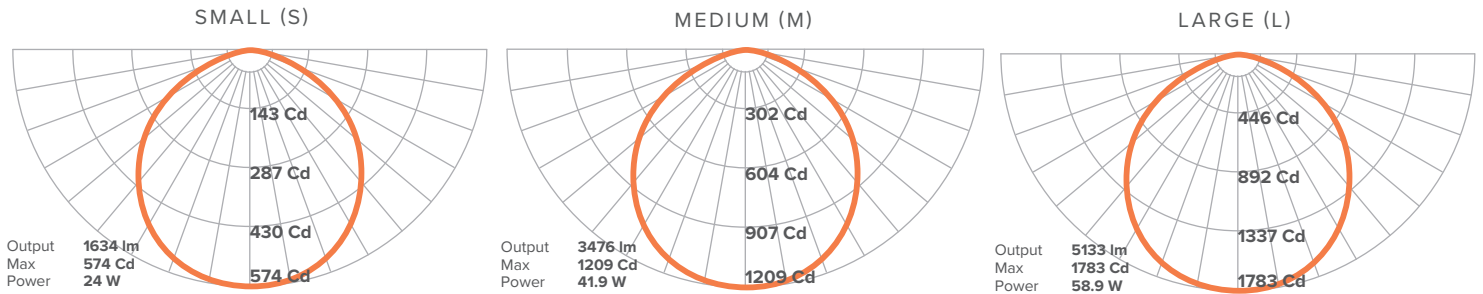

LUMINOUS INTENSITY DISTRIBUTION

TM-30METRICS

Fidelity Index (Rf): Average similarity to the reference source for all colors
Gamut Index (Rg): Average change in chroma for all colors

	SMALL AND MEDIUM	LARGE
Fidelity Index (Rf)	90	90.7
Gamut Index (Rg)	100	98.8