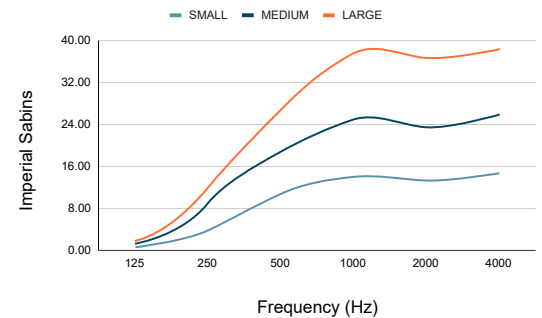

PRODUCT ACOUSTIC PROPERTIES

Testing and post analysis procedures were carried out in accordance with the references detailed below:

AS ISO 354-2006 (R2016)	Acoustics—Measurement of sound absorption in a reverberation room
AS ISO 11654—2002	Rating of sound absorption—Materials and systems
ASTM C423-17	Standard Test Method for Sound Absorption and Sound Absorption Coefficients by the Reverberation Room Method
ASTM E795-16	Standard Practices for Mounting Test Specimens During Sound Absorption Tests
ISO 20189	Screens, furniture and single objects intended for interior use – Rating of sound absorption and sound reduction of elements based on laboratory measurements.

IMPERIAL SABINS	Frequency (Hz)	Sound Absorption Coefficient	SMALL (S)	MEDIUM (M)	LARGE (L)
	125	0.06	0.85	1.55	2.25
	250	0.33	4.69	8.52	12.40
	500	0.73	10.37	18.86	27.43
	1000	1	14.21	25.83	37.57
	2000	0.96	13.64	24.80	36.07
	4000	1	14.21	25.83	37.57