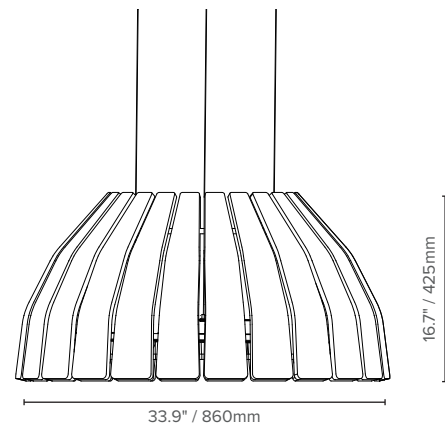

LARGE

Luxxbox reserves the right to change the specification, material and colors at any time without notice. Standard warranty terms and conditions apply. All rights reserved © All dimensions and values on specification sheet are nominal. October 2023. LX-Birdcage-Spec Sheet v8.1

LUXXBOX USA INC × (P)+1 (415) 871 0448 × USA@LUXXBOX.COM
LUXXBOX PTY LTD × (P)+61 7 3257 2822 × INFO@LUXXBOX.COM
WWW.LUXXBOX.COM