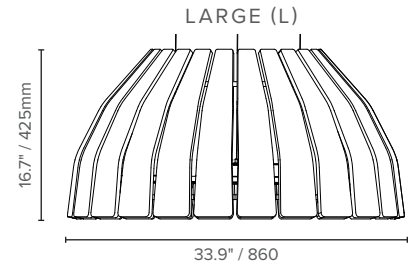

BIRDCAGE (LX-BC)

TYPE:

KEY FEATURES

- Highly effective noise absorption
- 3 sizes and a wide range of colors
- High performance dimmable LED light source (Direct)
- UGR<19
- Height adjustable 9' / 3m suspension cables and Black woven power cable
- IES photometric files available
- L70 lifetime rating of 50,000 hours
- Can be mounted flush to ceiling

OPTIONAL EXTRAS

Additional options available upon request

- 0.1% dimming option
- POE
- Bluetooth controller (US & EU only)
- Tunable White output
- White canopy and power cord

SIZE, OUTPUT AND WEIGHT

	SMALL			MEDIUM			LARGE		
Output	Lumens	Wattage	Efficacy	Lumens	Wattage	Efficacy	Lumens	Wattage	Efficacy
Direct	1634 lm	24 W	68 lm/W	3476 lm	41.9 W	82.9 lm/W	5133 lm	58.9 W	87.2 lm/W
Weight	17.6 lbs / 8 Kg			22 lbs / 10 Kg			26.5 lbs / 12 Kg		