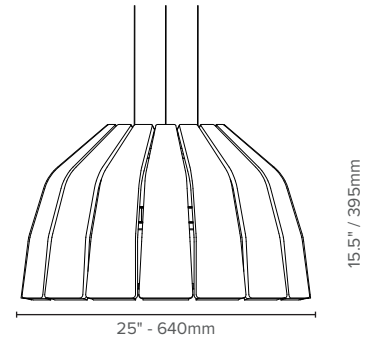

NRC	0.70
SAA	0.64
aw	0.55
SAC	D

Luxbox reserves the right to change the specification, material and colors at any time without notice. Standard warranty terms and conditions apply. All rights reserved © All dimensions and values on specification sheet are nominal. October 2023. LX-Birdcage-Spec Sheet v8.1

LUXBOX USA INC × (P)+1 (415) 871 0448 × USA@LUXBOX.COM
 LUXBOX PTY LTD × (P)+61 7 3257 2822 × INFO@LUXBOX.COM
 WWW.LUXBOX.COM

BIRDCAGE (LX-BC)

TYPE:

PRODUCT DIMENSIONS

TOP VIEWS

SIDE VIEWS

SMALL

MEDIUM