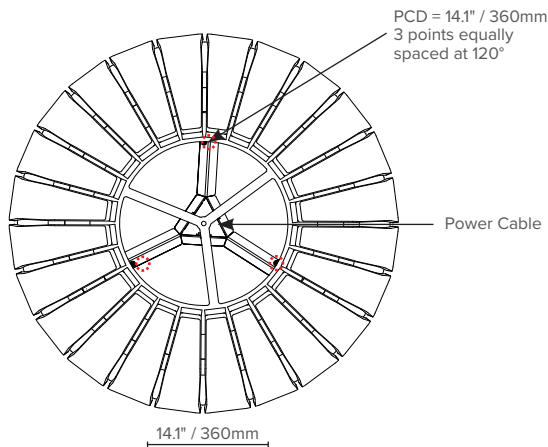

LARGE

Luxxbox reserves the right to change the specification, material and colors at any time without notice. Standard warranty terms and conditions apply. All rights reserved © All dimensions and values on specification sheet are nominal. October 2023. LX-Birdcage-Spec Sheet v8.1

LUXXBOX USA INC × (P)+1 (415) 871 0448 × USA@LUXXBOX.COM
LUXXBOX PTY LTD × (P)+61 7 3257 2822 × INFO@LUXXBOX.COM
WWW.LUXXBOX.COM