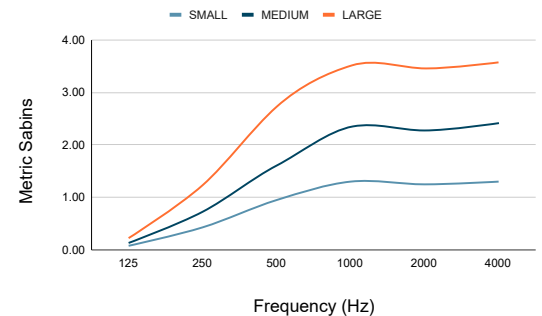

METRIC SABINS	Frequency (Hz)	Sound Absorption Coefficient	SMALL (S)	MEDIUM (M)	LARGE (L)
	125	0.06	0.08	0.14	0.21
	250	0.33	0.44	0.79	1.15
	500	0.73	0.96	1.75	2.55
	1000	1	1.32	2.40	3.49
	2000	0.96	1.27	2.30	3.35
	4000	1	1.32	2.40	3.49

The Sabin data shown above is in accordance with the latest International Standards for the rating of sound absorption and reduction. This is different from the classic methodology, which includes the calculation of the Noise Reduction Coefficient (NRC), the Sound Absorption Average (SAA), the Weighted Sound Absorption Coefficient (**aw**) and the Sound Absorption Class (SAC). However, to make it easier to compare against other products, we are including that information on the table on the right, which was calculated using the Horizontal Floor Area method. Fully detailed test reports are available upon request.

NRC	0.70
SAA	0.64
aw	0.55
SAC	D

Luxbox reserves the right to change the specification, material and colors at any time without notice. Standard warranty terms and conditions apply. All rights reserved © All dimensions and values on specification sheet are nominal. October 2023. LX-Birdcage-Spec Sheet v8.1

LUXBOX USA INC × (P)+1 (415) 871 0448 × USA@LUXBOX.COM
LUXBOX PTY LTD × (P)+61 7 3257 2822 × INFO@LUXBOX.COM
WWW.LUXBOX.COM