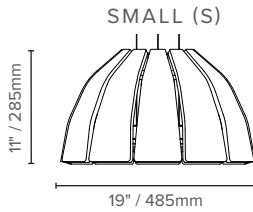

OPTIONAL EXTRAS

Additional options available upon request

- 0.1% dimming option
- POE
- Bluetooth controller (US & EU only)
- Tunable White output
- White canopy and power cord

SIZE, OUTPUT AND WEIGHT

	SMALL			MEDIUM			LARGE		
Output	Lumens	Wattage	Efficacy	Lumens	Wattage	Efficacy	Lumens	Wattage	Efficacy
Direct	1634 lm	24 W	68 lm/W	3476 lm	41.9 W	82.9 lm/W	5133 lm	58.9 W	87.2 lm/W
Weight	17.6 lbs / 8 Kg			22 lbs / 10 Kg			26.5 lbs / 12 Kg		