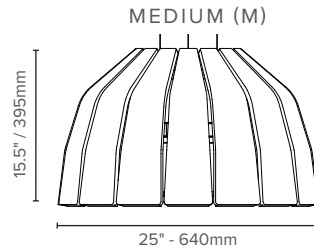

OPTIONAL EXTRAS

Additional options available upon request

- 0.1% dimming option
- POE
- Bluetooth controller (US & EU only)
- Tunable White output
- White canopy and power cord

SIZE, OUTPUT AND WEIGHT

	SMALL			MEDIUM			LARGE		
Output	Lumens	Wattage	Efficacy	Lumens	Wattage	Efficacy	Lumens	Wattage	Efficacy
Direct	1634 lm	24 W	68 lm/W	3476 lm	41.9 W	82.9 lm/W	5133 lm	58.9 W	87.2 lm/W
Weight	17.6 lbs / 8 Kg			22 lbs / 10 Kg			26.5 lbs / 12 Kg		