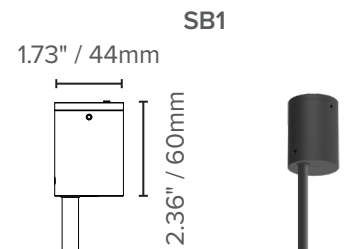

CANOPY INFORMATION

Please note power cord and canopy will always be supplied in black unless specified otherwise.

PRODUCT	SIZE	OUTPUT	UNIVERSAL (UNV)			GLOBAL (G)	
			CD	RD	E26	RD	E27
LX-BC	SMALL	D	CD5	SA5	SA5	SB1	SB1
	MEDIUM	D	CD5	SA5	SA5	SB1	SB1
	LARGE	D	CD5	SA5	SA5	SB1	SB1