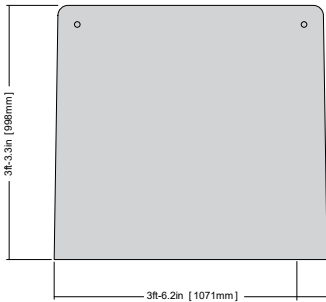

**luxx
box**

LUXXBOX USA INC × (P)+1 (415) 871 0448 × USA@LUXXBOX.COM
LUXXBOX PTY LTD × (P)+61 7 3257 2822 × INFO@LUXXBOX.COM
WWW.LUXXBOX.COM

WEDGE THOUGHTBOARD ACOUSTIC (LX-WTA)

ACCESSORIES

(AA) ACOUSTIC BOARD SIDE A

(AB) ACOUSTIC BOARD SIDE B

(BT) BASE TRAY

Standard color: Black

(FL) FLIP CHART BRACKET

(PH) PEN HOLDER

Luxxbox reserves the right to change the specification, material and colors at any time without notice. Standard warranty terms and conditions apply. All rights reserved © All dimensions and values on specification sheet are nominal. Thoughtboard's panels may change shape slightly over time, it is a natural movement due to changing temperature and humidity conditions. It will in no way affect performance or function. June, 2023. LX-Wedge-Thoughtboard-Acoustic-Spec-Sheet-v3.2