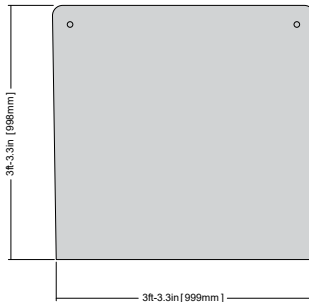

(AB) ACOUSTIC BOARD SIDE B

(BT) BASE TRAY

Standard color: Black

(FL) FLIP CHART BRACKET

(PH) PEN HOLDER

Luxxbox reserves the right to change the specification, material and colors at any time without notice. Standard warranty terms and conditions apply. All rights reserved © All dimensions and values on specification sheet are nominal. Thoughtboard's panels may change shape slightly over time, it is a natural movement due to changing temperature and humidity conditions. It will in no way affect performance or function. June, 2023. LX-Wedge-Thoughtboard-Acoustic-Spec-Sheet-v3.2