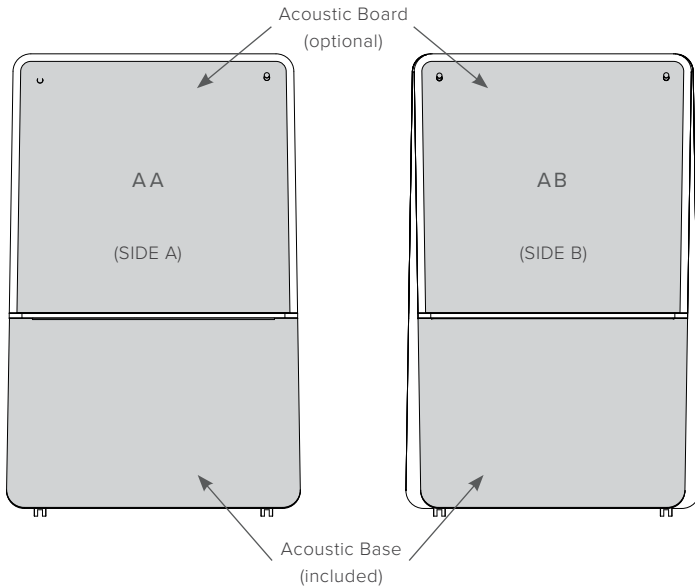

Mid Grey (MG)

Bright Blue (BB)

Steel Blue (SB)

Forest Green (FG)

Bright Yellow (BY)

Orange (O)

Red (R)

Luxxbox reserves the right to change the specification, material and colors at any time without notice. Standard warranty terms and conditions apply. All rights reserved © All dimensions and values on specification sheet are nominal. Thoughtboard's panels may change shape slightly over time, it is a natural movement due to changing temperature and humidity conditions. It will in no way affect performance or function. June, 2023. LX-Wedge-Thoughtboard-Acoustic-Spec-Sheet-v3.2

**luxx
box**

LUXXBOX USA INC × (P)+1 (415) 871 0448 × USA@LUXXBOX.COM
LUXXBOX PTY LTD × (P)+61 7 3257 2822 × INFO@LUXXBOX.COM
WWW.LUXXBOX.COM

WEDGE THOUGHTBOARD ACOUSTIC (LX-WTA)

ACCESSORIES

(AA) ACOUSTIC BOARD SIDE A

(AB) ACOUSTIC BOARD SIDE B

(BT) BASE TRAY

Standard color: Black

(FL) FLIP CHART BRACKET

(PH) PEN HOLDER

Luxxbox reserves the right to change the specification, material and colors at any time without notice. Standard warranty terms and conditions apply. All rights reserved © All dimensions and values on specification sheet are nominal. Thoughtboard's panels may change shape slightly over time, it is a natural movement due to changing temperature and humidity conditions. It will in no way affect performance or function. June, 2023. LX-Wedge-Thoughtboard-Acoustic-Spec-Sheet-v3.2