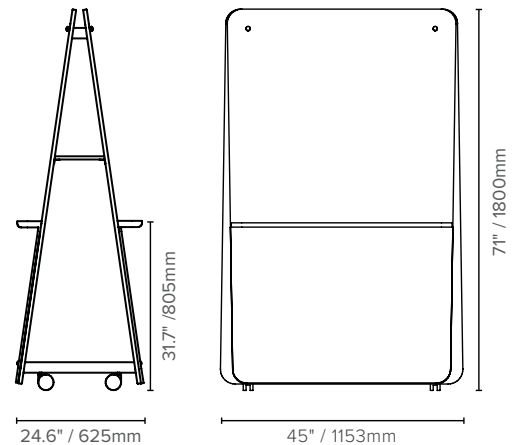

SIZE

DIVIDER EXAMPLES

Straight room divider

Curved room divider

AVAILABLE COLORS

Colors are subject to lead times and variations across batches

INTERIOR
COLOUR

Oak veneer (O)

Black veneer (B)

White (W)

EDGE
COLOUR

White (W)

Black (B)

ACOUSTIC BOARD COLOUR

CORE

Off White (OW)

Light Grey (LG)

Light Blue (LB)

Dark Blue (DB)

Emerald Green (EG)

Charcoal (C)

Black (B)

DESIGNER

Sand (SA)

Mid Grey (MG)

Bright Blue (BB)

Steel Blue (SB)

Forest Green (FG)

Bright Yellow (BY)

Orange (O)

Red (R)

Luxxbox reserves the right to change the specification, material and colors at any time without notice. Standard warranty terms and conditions apply. All rights reserved © All dimensions and values on specification sheet are nominal. Thoughtboard's panels may change shape slightly over time, it is a natural movement due to changing temperature and humidity conditions. It will in no way affect performance or function. June, 2023. LX-Wedge-Thoughtboard-Acoustic-Spec-Sheet-v3.2

**luxx
box**

LUXXBOX USA INC × (P)+1 (415) 871 0448 × USA@LUXXBOX.COM
LUXXBOX PTY LTD × (P)+61 7 3257 2822 × INFO@LUXXBOX.COM
WWW.LUXXBOX.COM