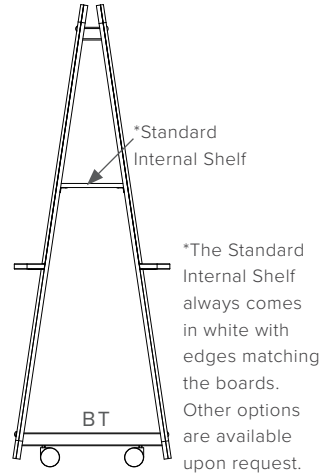

**luxx
box**

LUXXBOX USA INC × (P)+1 (415) 871 0448 × USA@LUXXBOX.COM
LUXXBOX PTY LTD × (P)+61 7 3257 2822 × INFO@LUXXBOX.COM
WWW.LUXXBOX.COM

WEDGE THOUGHTBOARD ACOUSTIC (LX-WTA)

ACCESSORIES

(AA) ACOUSTIC BOARD SIDE A

(AB) ACOUSTIC BOARD SIDE B

(BT) BASE TRAY

Standard color: Black

(FL) FLIP CHART BRACKET

(PH) PEN HOLDER

Luxxbox reserves the right to change the specification, material and colors at any time without notice. Standard warranty terms and conditions apply. All rights reserved © All dimensions and values on specification sheet are nominal. Thoughtboard's panels may change shape slightly over time, it is a natural movement due to changing temperature and humidity conditions. It will in no way affect performance or function. June, 2023. LX-Wedge-Thoughtboard-Acoustic-Spec-Sheet-v3.2