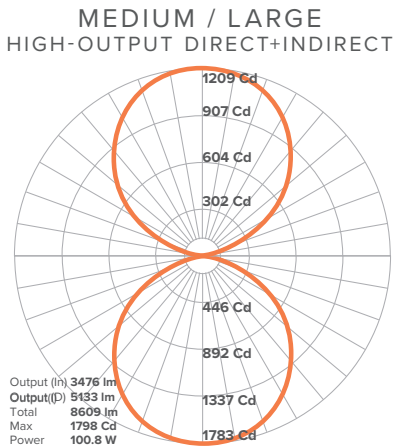

LUMINOUS INTENSITY DISTRIBUTION