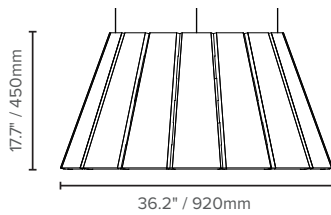

LUXXBOX USA INC × (P)+1 (415) 871 0448 × USA@LUXXBOX.COM
 LUXXBOX PTY LTD × (P)+61 7 3257 2822 × INFO@LUXXBOX.COM
 WWW.LUXXBOX.COM

VAPOR ECHO (LX-VE)

TYPE:

PRODUCT DIMENSIONS

SMALL

MEDIUM

LARGE

Luxbox reserves the right to change the specification, material and colors at any time without notice. Standard warranty terms and conditions apply. All rights reserved © All dimensions and values on specification sheet are nominal. September 2023. LX-Vapor-Echo-Spec Sheet v9.2