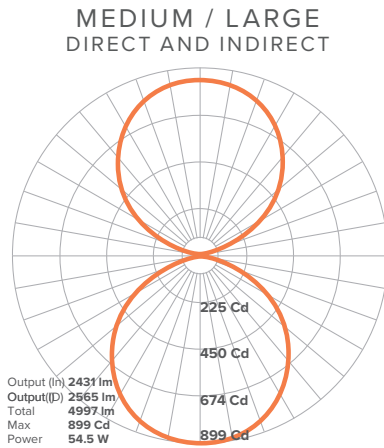

LUMINOUS INTENSITY DISTRIBUTION