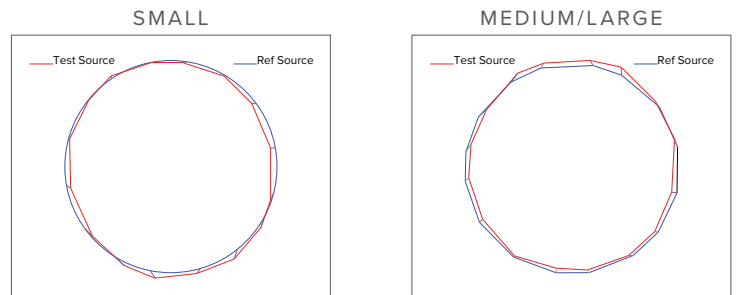

COLOR VECTOR GRAPHIC

Luxbox reserves the right to change the specification, material and colors at any time without notice. Standard warranty terms and conditions apply. All rights reserved © All dimensions and values on specification sheet are nominal. September 2023. LX-Vapor-Echo-Spec Sheet v9.2

LUXXBOX USA INC × (P)+1 (415) 871 0448 × USA@LUXXBOX.COM
LUXXBOX PTY LTD × (P)+61 7 3257 2822 × INFO@LUXXBOX.COM
WWW.LUXXBOX.COM