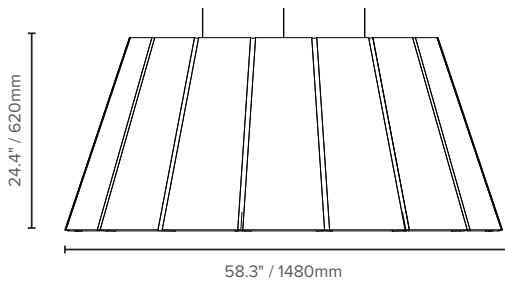

LUXXBOX USA INC × (P)+1 (415) 871 0448 × USA@LUXXBOX.COM
 LUXXBOX PTY LTD × (P)+61 7 3257 2822 × INFO@LUXXBOX.COM
 WWW.LUXXBOX.COM

VAPOR ECHO (LX-VE)

TYPE:

PRODUCT DIMENSIONS

SMALL

MEDIUM

LARGE

Luxbox reserves the right to change the specification, material and colors at any time without notice. Standard warranty terms and conditions apply. All rights reserved © All dimensions and values on specification sheet are nominal. September 2023. LX-Vapor-Echo-Spec Sheet v9.2