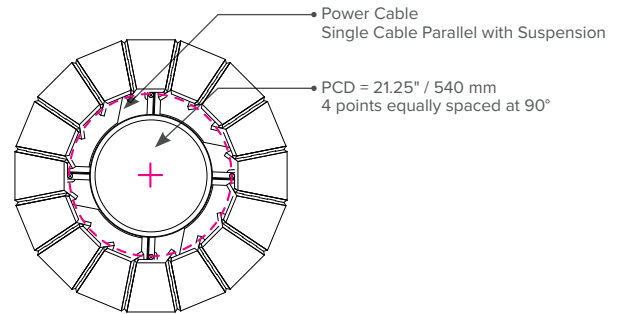

LUXXBOX USA INC × (P)+1 (415) 871 0448 × USA@LUXXBOX.COM
 LUXXBOX PTY LTD × (P)+61 7 3257 2822 × INFO@LUXXBOX.COM
 WWW.LUXXBOX.COM

VAPOR ECHO (LX-VE)

TYPE:

PRODUCT DIMENSIONS

SMALL

MEDIUM

LARGE

Luxbox reserves the right to change the specification, material and colors at any time without notice. Standard warranty terms and conditions apply. All rights reserved © All dimensions and values on specification sheet are nominal. September 2023. LX-Vapor-Echo-Spec Sheet v9.2