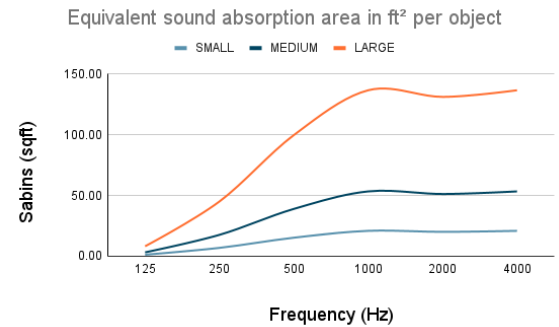

Frequency (Hz)	IMPERIAL SABINS		
	SMALL	MEDIUM	LARGE
125	1.26	3.21	8.21
250	6.90	17.63	45.13
500	15.27	38.99	99.83
1000	20.92	53.42	136.75
2000	20.08	51.28	131.28
4000	20.92	53.42	136.75

Frequency (Hz)	METRIC SABINS		
	SMALL	MEDIUM	LARGE
125	0.12	0.30	0.76
250	0.64	1.64	4.19
500	1.42	3.62	9.27
1000	1.94	4.96	12.70
2000	1.87	4.76	12.20
4000	1.94	4.96	12.70