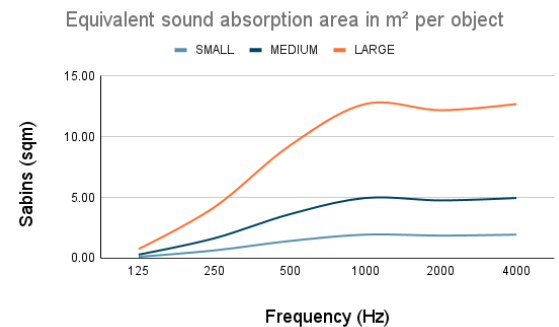

PRODUCT ACOUSTIC PROPERTIES

Testing and post analysis procedures were carried out in accordance with the references detailed below:

AS ISO 354-2006 (R2016)	Acoustics—Measurement of sound absorption in a reverberation room
AS ISO 11654—2002	Rating of sound absorption—Materials and systems
ASTM C423-17	Standard Test Method for Sound Absorption and Sound Absorption Coefficients by the Reverberation Room Method
ASTM E795-16	Standard Practices for Mounting Test Specimens During Sound Absorption Tests
ISO 20189	Screens, furniture and single objects intended for interior use – Rating of sound absorption and sound reduction of elements based on laboratory measurements.

Frequency (Hz)	IMPERIAL SABINS		
	SMALL	MEDIUM	LARGE
125	1.26	3.21	8.21
250	6.90	17.63	45.13
500	15.27	38.99	99.83
1000	20.92	53.42	136.75
2000	20.08	51.28	131.28
4000	20.92	53.42	136.75

Frequency (Hz)	METRIC SABINS		
	SMALL	MEDIUM	LARGE
125	0.12	0.30	0.76
250	0.64	1.64	4.19
500	1.42	3.62	9.27
1000	1.94	4.96	12.70
2000	1.87	4.76	12.20
4000	1.94	4.96	12.70

The Sabin data shown above is in accordance with the latest International Standards for the rating of sound absorption and reduction. This is different from the classic methodology, which includes the calculation of the Noise Reduction Coefficient (NRC), the Sound Absorption Average (SAA), the Weighted Sound Absorption Coefficient (α_w) and the Sound Absorption Class (SAC). However, to make it easier to compare against other products, we are including that information on the table on the right, which was calculated using the Horizontal Floor Area method. Fully detailed test reports are available upon request.

NRC	0.75
SAA	0.75
α_w	0.6 (MH)

Luxxbox reserves the right to change the specification, material and colors at any time without notice. Standard warranty terms and conditions apply. All rights reserved © All dimensions and values on specification sheet are nominal. September 2023. LX-Vapor-Echo-Spec Sheet v9.2

LUXXBOX USA INC × (P)+1 (415) 871 0448 × USA@LUXXBOX.COM
LUXXBOX PTY LTD × (P)+61 7 3257 2822 × INFO@LUXXBOX.COM
WWW.LUXXBOX.COM