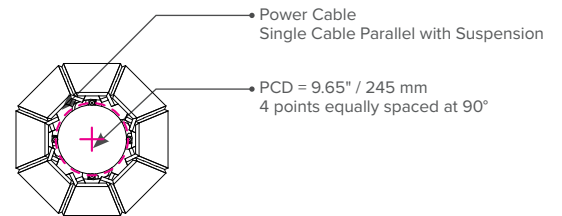

LUXXBOX USA INC × (P)+1 (415) 871 0448 × USA@LUXXBOX.COM
 LUXXBOX PTY LTD × (P)+61 7 3257 2822 × INFO@LUXXBOX.COM
 WWW.LUXXBOX.COM

VAPOR ECHO (LX-VE)

TYPE:

PRODUCT DIMENSIONS

SMALL

MEDIUM

LARGE

Luxbox reserves the right to change the specification, material and colors at any time without notice. Standard warranty terms and conditions apply. All rights reserved © All dimensions and values on specification sheet are nominal. September 2023. LX-Vapor-Echo-Spec Sheet v9.2