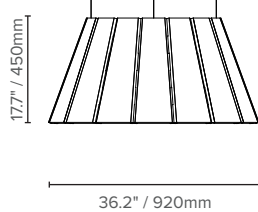

Declare.

SIZE, OUTPUT AND WEIGHT

SMALL (S)

MEDIUM (M)

LARGE (L)

Output	SMALL			MEDIUM			LARGE		
	Lumens	Wattage	Efficacy	Lumens	Wattage	Efficacy	Lumens	Wattage	Efficacy
Direct or Indirect	1634 lm	24 W	68 lm/W	5133 lm	58.9 W	87.2 lm/W	5133 lm	58.9 W	87.2 lm/W
Direct + Indirect	-	-	-	4997 lm	54.5 W	91.7 lm/W	4997 lm	54.5 W	91.7 lm/W
High-output Direct + Indirect	-	-	-	8609 lm	100.8 W	85 lm/W	8609 lm	100.8 W	85 lm/W
Weight	Direct = 18.7 lbs/8.5Kg			Direct = 19 lbs/8.65Kg, Indirect = 22.5 lbs/10.2Kg			Direct = 37.9 lbs/17.2 Kg, Indirect = 41.2 lbs/18.7Kg		