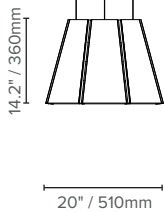

Declare.

SIZE, OUTPUT AND WEIGHT

SMALL (S)

MEDIUM (M)

LARGE (L)

Output	SMALL			MEDIUM			LARGE		
	Lumens	Wattage	Efficacy	Lumens	Wattage	Efficacy	Lumens	Wattage	Efficacy
Direct or Indirect	1634 lm	24 W	68 lm/W	5133 lm	58.9 W	87.2 lm/W	5133 lm	58.9 W	87.2 lm/W
Direct + Indirect	-	-	-	4997 lm	54.5 W	91.7 lm/W	4997 lm	54.5 W	91.7 lm/W
High-output Direct + Indirect	-	-	-	8609 lm	100.8 W	85 lm/W	8609 lm	100.8 W	85 lm/W
Weight	Direct = 18.7 lbs/8.5Kg			Direct = 19 lbs/8.65Kg, Indirect = 22.5 lbs/10.2Kg			Direct = 37.9 lbs/17.2 Kg, Indirect = 41.2 lbs/18.7Kg		