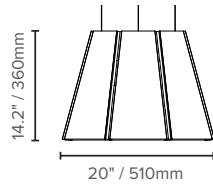

LUXXBOX USA INC × (P)+1 (415) 871 0448 × USA@LUXXBOX.COM
 LUXXBOX PTY LTD × (P)+61 7 3257 2822 × INFO@LUXXBOX.COM
 WWW.LUXXBOX.COM

VAPOR ECHO (LX-VE)

TYPE:

PRODUCT DIMENSIONS

SMALL

MEDIUM

LARGE

Luxbox reserves the right to change the specification, material and colors at any time without notice. Standard warranty terms and conditions apply. All rights reserved © All dimensions and values on specification sheet are nominal. September 2023. LX-Vapor-Echo-Spec Sheet v9.2