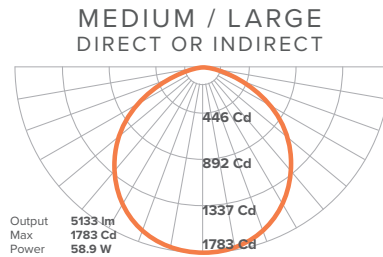

LUMINOUS INTENSITY DISTRIBUTION