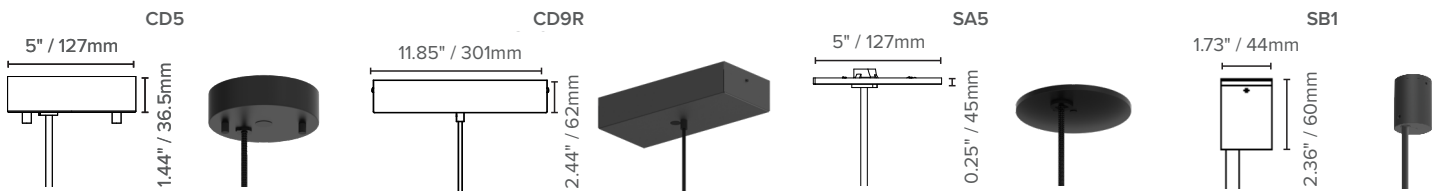

CANOPY INFORMATION

Please note power cord and canopy will always be supplied in black unless specified otherwise.

PRODUCT	SIZE	OUTPUT	UNIVERSAL (UNV)			GLOBAL (G)	
			CD	RD	E26	RD	E27
LX-VE	SMALL	D	CD5	SA5	SA5	SB1	SB1
	MEDIUM / LARGE	D / DI					
		HO	CD9R				