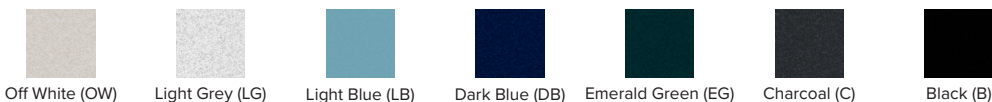

CORE

DESIGNER