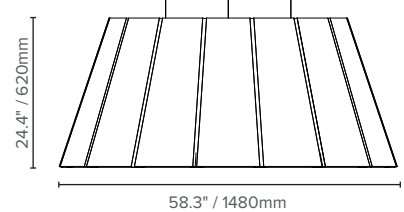

Declare.

SIZE, OUTPUT AND WEIGHT

SMALL (S)

MEDIUM (M)

LARGE (L)

Output	SMALL			MEDIUM			LARGE		
	Lumens	Wattage	Efficacy	Lumens	Wattage	Efficacy	Lumens	Wattage	Efficacy
Direct or Indirect	1634 lm	24 W	68 lm/W	5133 lm	58.9 W	87.2 lm/W	5133 lm	58.9 W	87.2 lm/W
Direct + Indirect	-	-	-	4997 lm	54.5 W	91.7 lm/W	4997 lm	54.5 W	91.7 lm/W
High-output Direct + Indirect	-	-	-	8609 lm	100.8 W	85 lm/W	8609 lm	100.8 W	85 lm/W
Weight	Direct = 18.7 lbs/8.5Kg			Direct = 19 lbs/8.65Kg, Indirect = 22.5 lbs/10.2Kg			Direct = 37.9 lbs/17.2 Kg, Indirect = 41.2 lbs/18.7Kg		