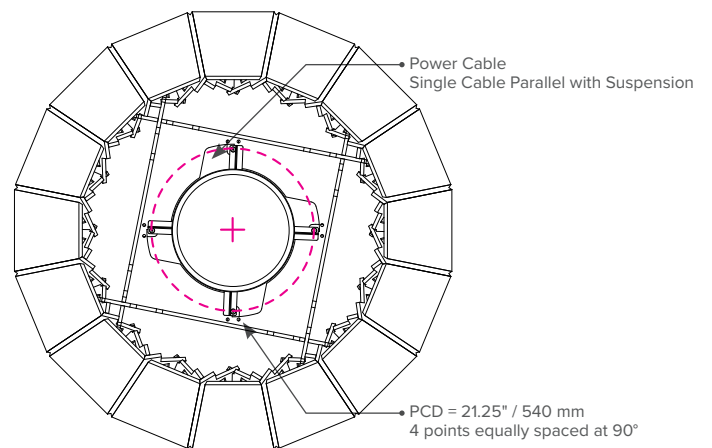

LUXXBOX USA INC × (P)+1 (415) 871 0448 × USA@LUXXBOX.COM
 LUXXBOX PTY LTD × (P)+61 7 3257 2822 × INFO@LUXXBOX.COM
 WWW.LUXXBOX.COM

VAPOR ECHO (LX-VE)

TYPE:

PRODUCT DIMENSIONS

SMALL

MEDIUM

LARGE

Luxbox reserves the right to change the specification, material and colors at any time without notice. Standard warranty terms and conditions apply. All rights reserved © All dimensions and values on specification sheet are nominal. September 2023. LX-Vapor-Echo-Spec Sheet v9.2