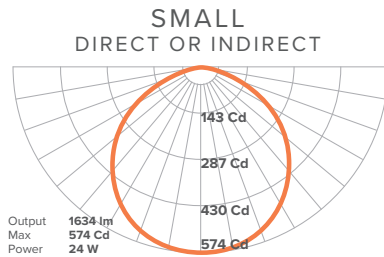

LUMINOUS INTENSITY DISTRIBUTION