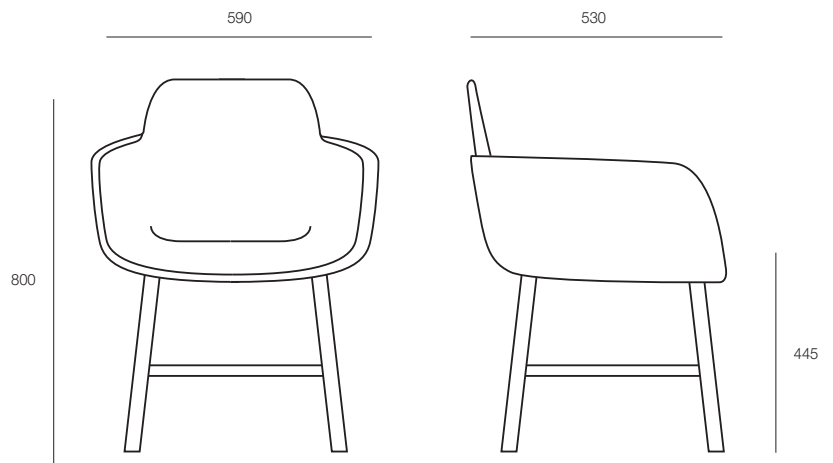

TECHNICAL DRAWINGS

PRODUCT OPTIONS

HFA

1F Marine Parade
Abbotsford, Victoria
3067 Australia

T +61 (3) 9818 8400
F +61 (3) 9818 6655
info@hfa.com.au

ecf.com.au
 ecf.hfa
 @ecf_hfa