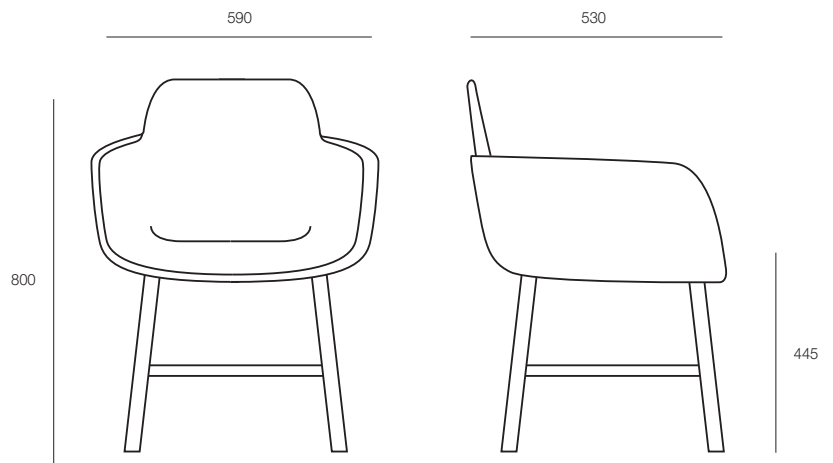

TECHNICAL DRAWINGS

PRODUCT OPTIONS

ecf

1F Marine Parade
Abbotsford, Victoria
3067 Australia

T +61 (3) 9818 5444
F +61 (3) 9818 6655
info@ecf.com.au

ecf.com.au
 ecf.hfa
 @ecf_hfa