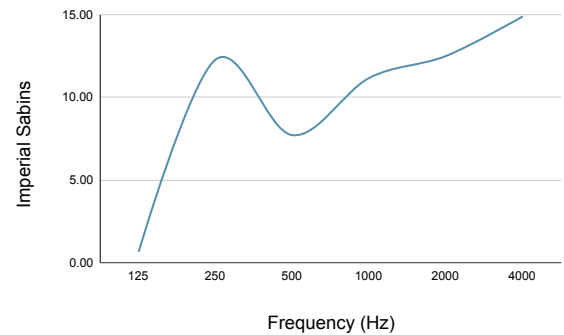

TYPE:

PRODUCT ACOUSTIC PROPERTIES

Testing and post analysis procedures were carried out in accordance with the references detailed below:

AS ISO 354-2006 (R2016)	Acoustics—Measurement of sound absorption in a reverberation room
AS ISO 11654—2002	Rating of sound absorption—Materials and systems
ASTM C423-17	Standard Test Method for Sound Absorption and Sound Absorption Coefficients by the Reverberation Room Method
ASTM E795-16	Standard Practices for Mounting Test Specimens During Sound Absorption Tests
ISO 20189	Screens, furniture and single objects intended for interior use – Rating of sound absorption and sound reduction of elements based on laboratory measurements.

Below you'll find the data for both sizes of this product in Imperial and Metric units. Please note we this data has been extrapolated from the results obtained in the testing of the Helm pendant as we are using the same combination of materials in both products.

IMPERIAL SABINS

FREQUENCY (HZ)	SOUND ABSORPTION COEFFICIENT	MEDIUM (M)
125	0.03	0.67
250	0.64	12.28
500	0.40	7.72
1000	0.58	11.17
2000	0.65	12.50
4000	0.78	14.90

METRIC SABINS

FREQUENCY (HZ)	SOUND ABSORPTION COEFFICIENT	MEDIUM (M)
125	0.03	0.06
250	0.64	1.14
500	0.40	0.72
1000	0.58	1.04
2000	0.65	1.16
4000	0.78	1.38