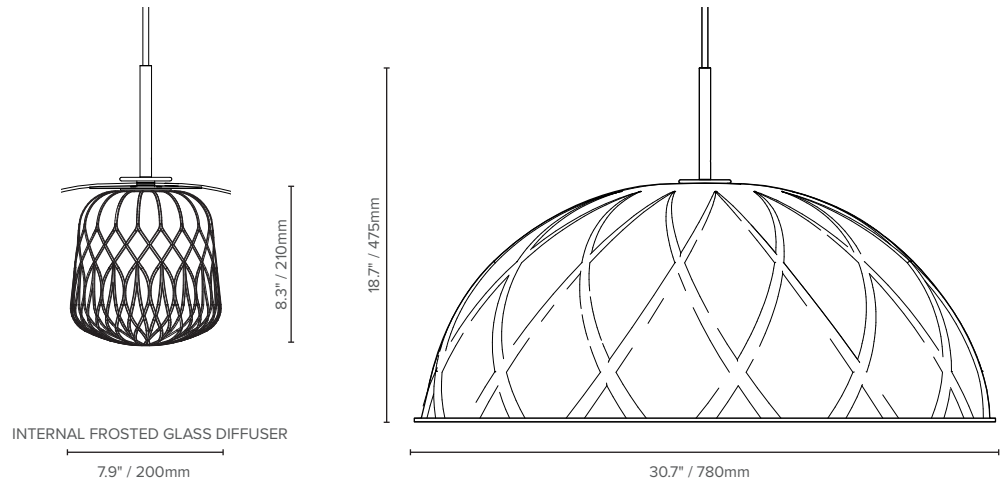

SIZE AND OUTPUT

	MEDIUM
Delivered Lumen Output	1239lm
Wattage	12W
Efficacy	103 lm/W
CRI	90+
CCT	3000, 3500, 4000 K
UGR	<6