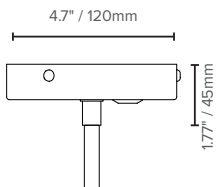

HELM GEORGINA (LX-GE)

TYPE:

PRODUCT DIMENSIONS

The linework shown for the intricate pattern of the shade is for visualisation purpose only. Actual embossing on the finished product has a smooth transition as shown in product images.

CANOPY INFORMATION

Please note power cord and canopy will always be supplied in black unless specified otherwise.

PRODUCT	SIZE	OUTPUT	UNIVERSAL (NORTH AMERICA)			GLOBAL	
			RD	CD	E26	RD	E27
LX-GE	ALL SIZES	D	SA1	CD9	SA1	SB1	SB1

SA1/SA2

Luxxbox reserves the right to change the specification, material and colors at any time without notice. Standard warranty terms and conditions apply. All rights reserved © All dimensions and values on specification sheet are nominal. Colors are subject to lead times and variations across batches. Helm Georgina product code LX-HH-GE. August 2023. LX-Georgina-Spec-Sheet-v3.2

LUXXBOX USA INC × (P)+1 (415) 871 0448 × USA@LUXXBOX.COM
LUXXBOX PTY LTD × (P)+61 7 3257 2822 × INFO@LUXXBOX.COM
WWW.LUXXBOX.COM