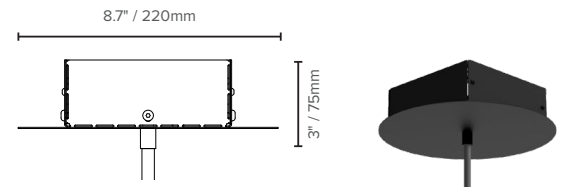

HELM GEORGINA (LX-GE)

TYPE:

PRODUCT DIMENSIONS

The linework shown for the intricate pattern of the shade is for visualisation purpose only. Actual embossing on the finished product has a smooth transition as shown in product images.

CANOPY INFORMATION

Please note power cord and canopy will always be supplied in black unless specified otherwise.

PRODUCT	SIZE	OUTPUT	UNIVERSAL (NORTH AMERICA)			GLOBAL	
			RD	CD	E26	RD	E27
LX-GE	ALL SIZES	D	SA1	CD9	SA1	SB1	SB1

CD9

Luxxbox reserves the right to change the specification, material and colors at any time without notice. Standard warranty terms and conditions apply. All rights reserved © All dimensions and values on specification sheet are nominal. Colors are subject to lead times and variations across batches. Helm Georgina product code LX-HH-GE. August 2023. LX-Georgina-Spec-Sheet-v3.2

LUXXBOX USA INC × (P)+1 (415) 871 0448 × USA@LUXXBOX.COM
LUXXBOX PTY LTD × (P)+61 7 3257 2822 × INFO@LUXXBOX.COM
WWW.LUXXBOX.COM