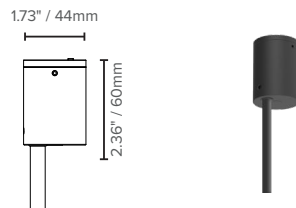

HELM GEORGINA (LX-GE)

TYPE:

PRODUCT DIMENSIONS

The linework shown for the intricate pattern of the shade is for visualisation purpose only. Actual embossing on the finished product has a smooth transition as shown in product images.

CANOPY INFORMATION

Please note power cord and canopy will always be supplied in black unless specified otherwise.

PRODUCT	SIZE	OUTPUT	UNIVERSAL (NORTH AMERICA)			GLOBAL	
			RD	CD	E26	RD	E27
LX-GE	ALL SIZES	D	SA1	CD9	SA1	SB1	SB1

SB1/SB2

Luxxbox reserves the right to change the specification, material and colors at any time without notice. Standard warranty terms and conditions apply. All rights reserved © All dimensions and values on specification sheet are nominal. Colors are subject to lead times and variations across batches. Helm Georgina product code LX-HH-GE. August 2023. LX-Georgina-Spec-Sheet-v3.2

LUXXBOX USA INC × (P)+1 (415) 871 0448 × USA@LUXXBOX.COM
LUXXBOX PTY LTD × (P)+61 7 3257 2822 × INFO@LUXXBOX.COM
WWW.LUXXBOX.COM