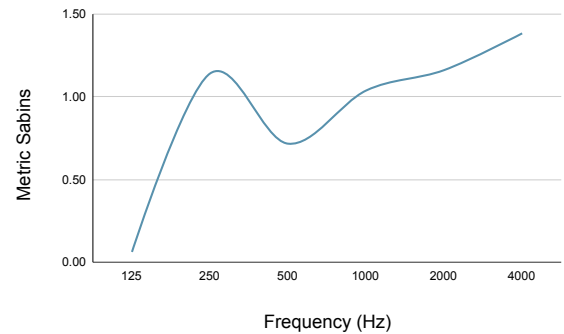

METRIC SABINS

FREQUENCY (HZ)	SOUND ABSORPTION COEFFICIENT	MEDIUM (M)
125	0.03	0.06
250	0.64	1.14
500	0.40	0.72
1000	0.58	1.04
2000	0.65	1.16
4000	0.78	1.38

The Sabin data shown above is in accordance with the latest International Standards for the rating of sound absorption and reduction. This is different from the classic methodology, which includes the calculation of the Noise Reduction Coefficient (NRC), the Sound Absorption Average (SAA), the Weighted Sound Absorption Coefficient (aw) and the Sound Absorption Class (SAC). However, to make it easier to compare against other products, we are including that information on the table on the right, which was calculated using the Largest Single Face method. Fully detailed test reports are available upon request.

NRC	0.6
SAA	0.58
AW	0.60
SAC	C

Luxbox reserves the right to change the specification, material and colors at any time without notice. Standard warranty terms and conditions apply. All rights reserved © All dimensions and values on specification sheet are nominal. Colors are subject to lead times and variations across batches. Helm Georgina product code LX-HH-GE. August 2023. LX-Georgina-Spec-Sheet-v3.2

LUXBOX USA INC × (P)+1 (415) 871 0448 × USA@LUXBOX.COM
LUXBOX PTY LTD × (P)+61 7 3257 2822 × INFO@LUXBOX.COM
WWW.LUXBOX.COM