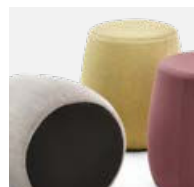

Colourful

The lightweight stools create a pleasant atmosphere and enable new design approaches for the office. Corporate colours can also be easily reflected through the se:dot – the broad selection of colours and materials makes this possible.

Harmonious, organic design

Two-colour design possible

Leather carry strap on the side of the high stool

Anti-slip fabric on the underside

Sustainable

Cardboard, shaped foam, wooden plate, cover and leather carry strap: As se:dot is only composed of a few components, it can be disassembled for recycling according to type.