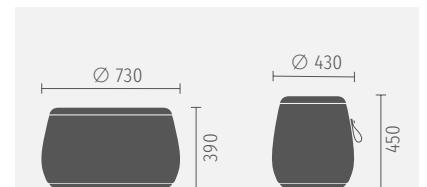

Harmonious, organic design

Two-colour design possible

Leather carry strap on the side of the high stool

Anti-slip fabric on the underside

Sustainable

Cardboard, shaped foam, wooden plate, cover and leather carry strap: As se:dot is only composed of a few components, it can be disassembled for recycling according to type.