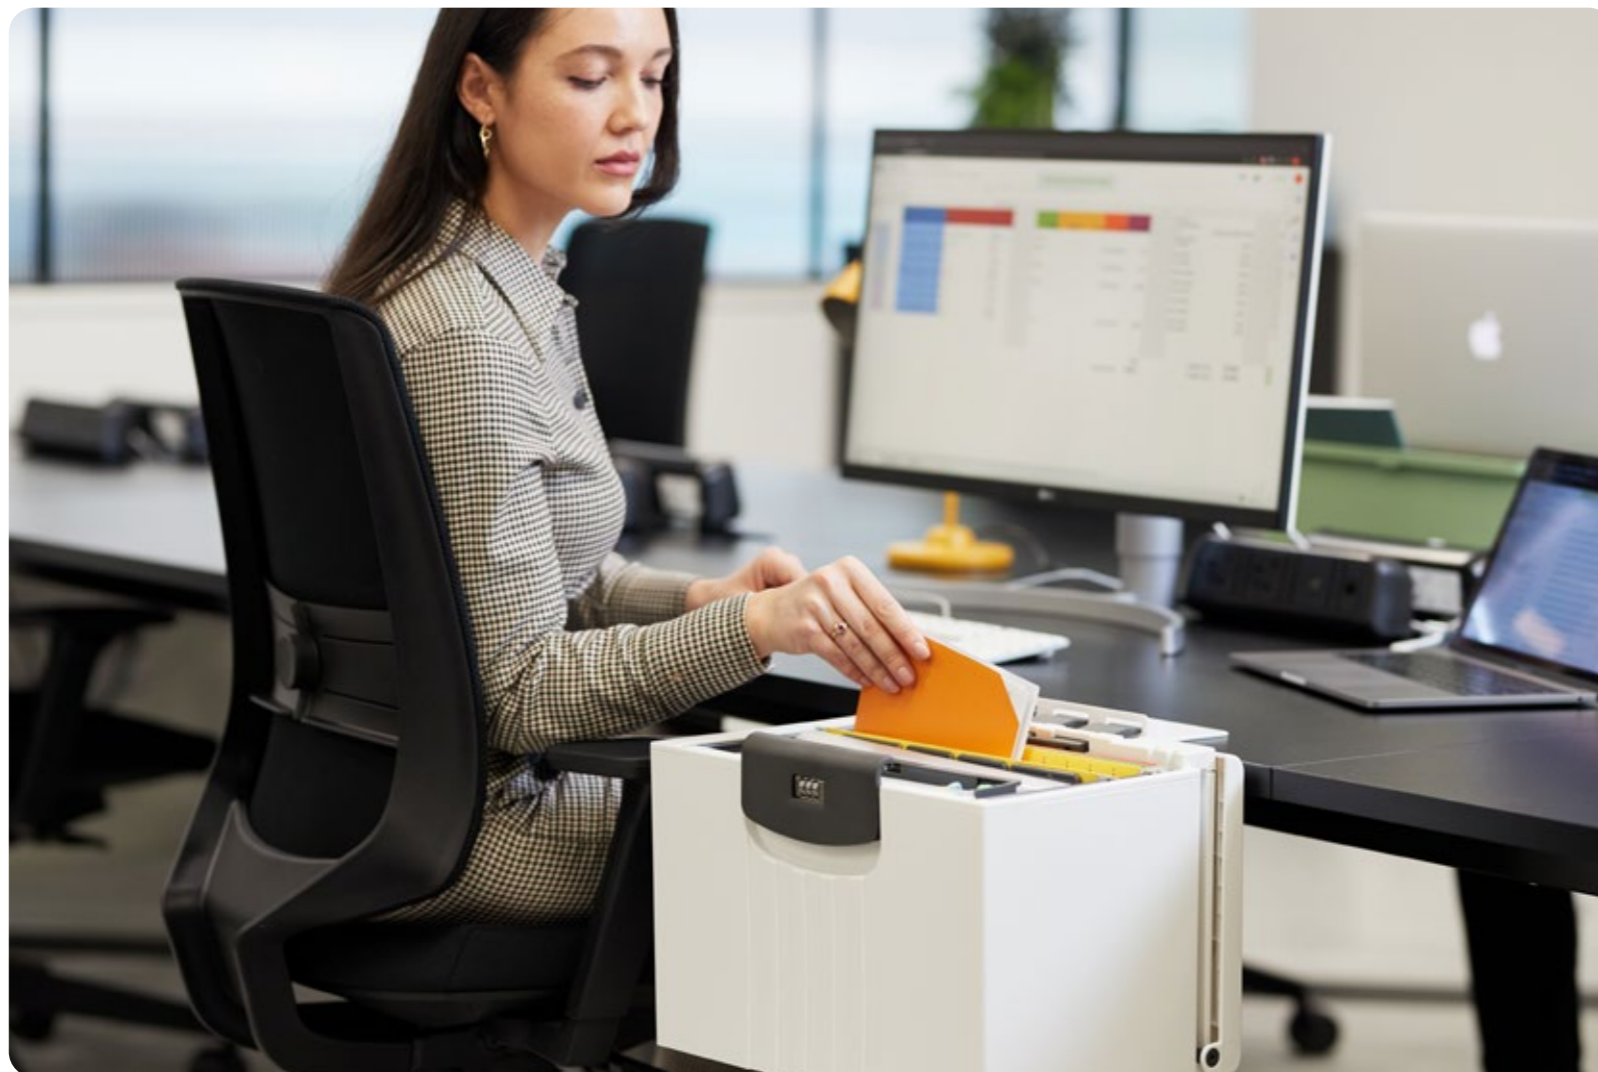

HOTBOX O

Your lockable space

Design insights

- Two handles for safe and easy movability: top handle for carrying and side handle for removing from your locker
- Flexible hanging system allows you to hang A4 files
- Unique lid design allows the lid to retract out of sight
- Personal buddy to hold your on-desk work tools
- Combination lock for extra security

Materials

Hotbox Origin is made from polypropylene and has an aluminium inner lining.

Accessorise

Use the Hotbox Origin Desk Clamp to hang it from a desk or the dining room or kitchen table. (Sold separately)

Colours