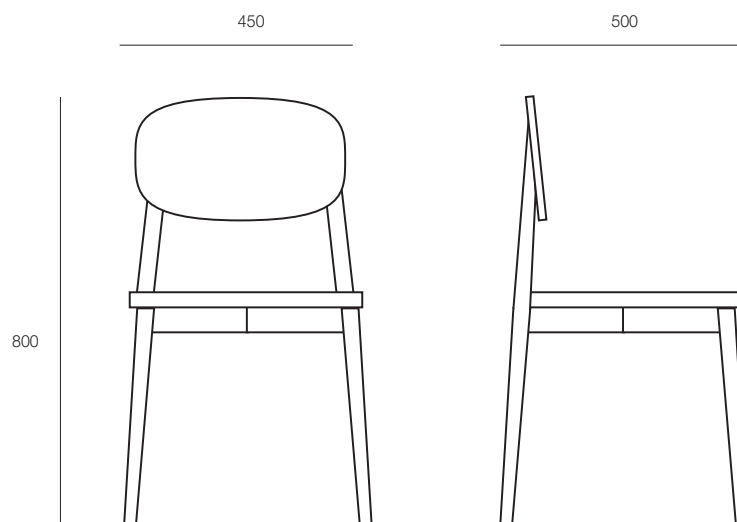

TECHNICAL DRAWINGS