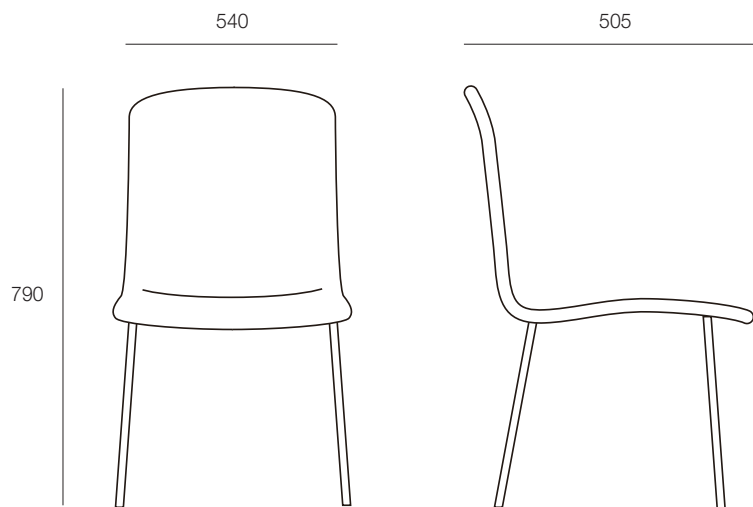

TECHNICAL DRAWINGS