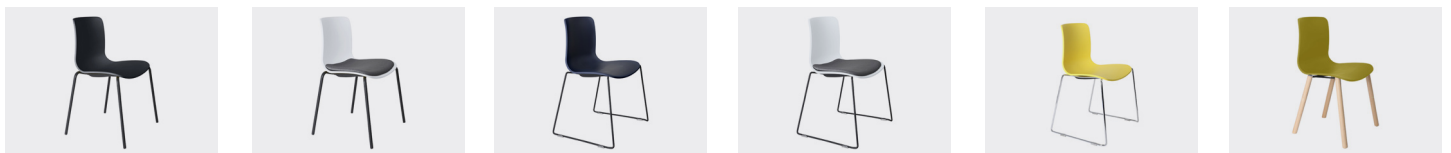

PRODUCT OPTIONS

ecf

1F Marine Parade
Abbotsford, Victoria
3067 Australia

T +61 (3) 9818 5444
F +61 (3) 9818 6655
info@ecf.com.au

ecf.com.au
 ecf.hfa
 @ecf_hfa