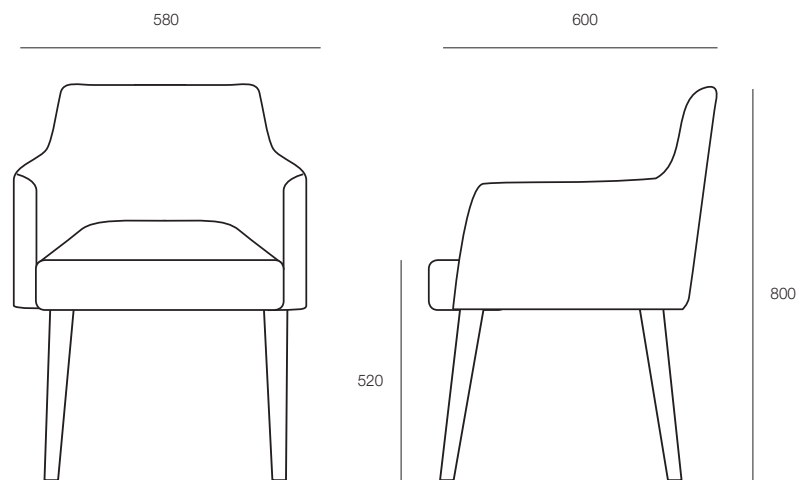

TECHNICAL DRAWINGS

PRODUCT OPTIONS

HFA

1F Marine Parade
Abbotsford, Victoria
3067 Australia

T +61 (3) 9818 8400
F +61 (3) 9818 6655
info@hfa.com.au

ecf.com.au
 ecf.hfa
 @ecf_hfa