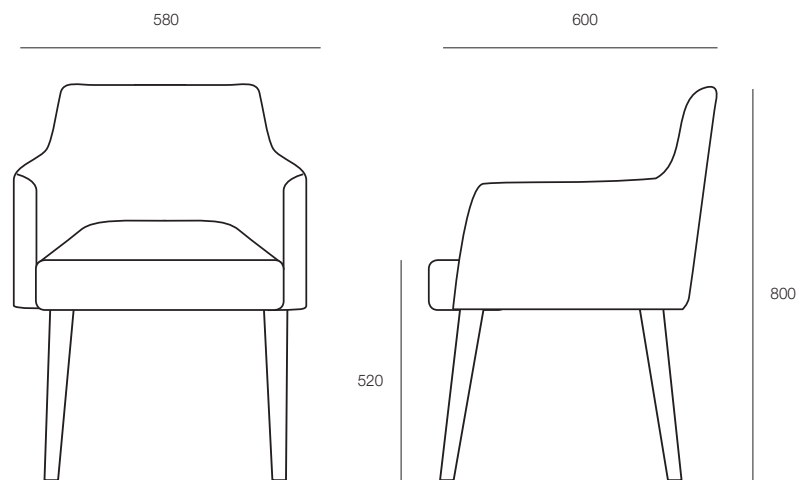

ecf | SADIE

SADIE

The sophisticated and stylish Sadie armchair is a beautiful addition to any reception area, waiting, and sitting areas. Designed with European Beech solid timber legs and a fully upholstered body, the Sadie offers exceptional comfort. It can also easily fit under a dining room table, rendering it suitable for formal dining areas.

DIMENSIONS

Height	Width	Depth
800mm	580mm	600mm

SPECIFICATIONS

Made in Italy
Assembled and upholstered in Australia
5-year warranty
Seat height: 520mm
Armrest height: 685mm
European Beech timber frame
Fire retardant seat foam
Upholstered in any suitable fabric, leather or vinyl

OPTIONS

Colour stain matching
Upholstered seat pad or fully upholstered shell - any suitable fabric, leather or vinyl

GENERAL

Origin	Lead Time
Europe	4 weeks

TECHNICAL DRAWINGS

PRODUCT OPTIONS

ecf

1F Marine Parade
Abbotsford, Victoria
3067 Australia