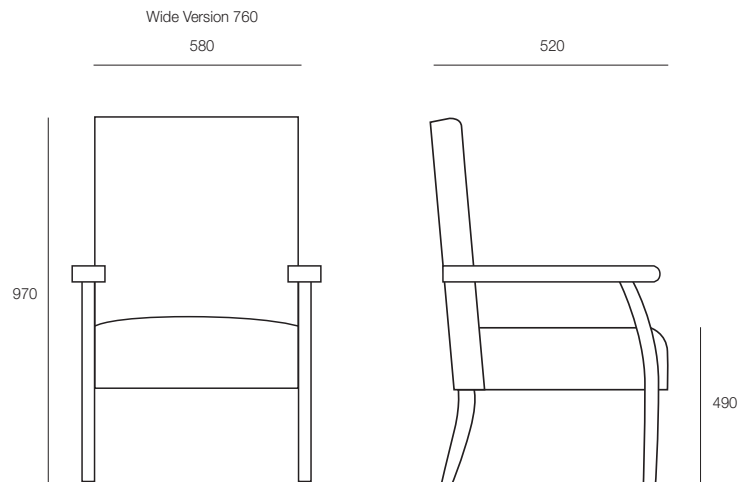

TECHNICAL DRAWINGS

PRODUCT OPTIONS

HFA

1F Marine Parade
Abbotsford, Victoria
3067 Australia

T +61 (3) 9818 8400
F +61 (3) 9818 6655
info@hfa.com.au

ecf.com.au
 ecf.hfa
 @ecf_hfa