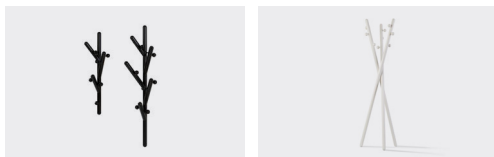

PRODUCT OPTIONS

HFA

1F Marine Parade
Abbotsford, Victoria
3067 Australia

T +61 (3) 9818 8400
F +61 (3) 9818 6655
info@hfa.com.au

ecf.com.au
 ecf.hfa
 @ecf_hfa