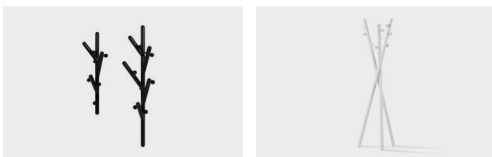

PRODUCT OPTIONS

ecf

1F Marine Parade
Abbotsford, Victoria
3067 Australia

T +61 (3) 9818 5444
F +61 (3) 9818 6655
info@ecf.com.au

ecf.com.au
 ecf.hfa
 @ecf_hfa