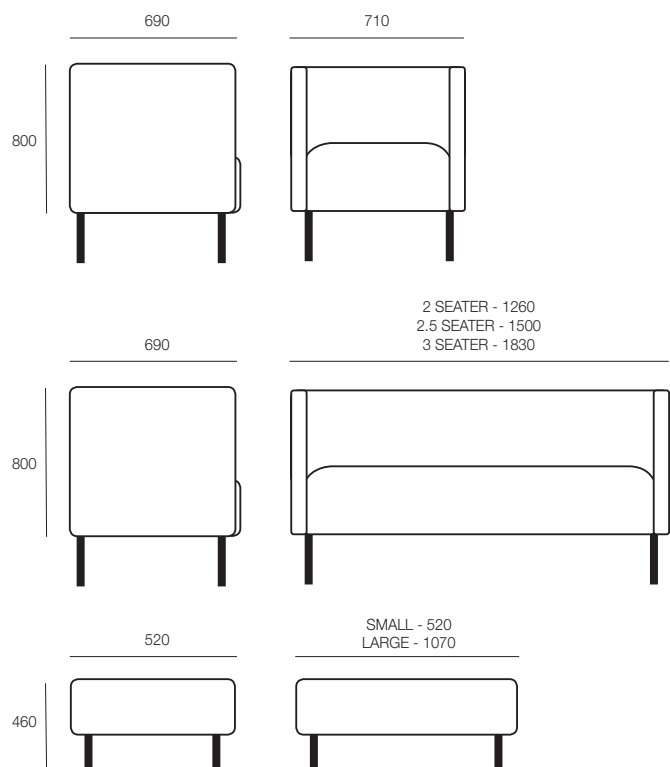

HFA

TALK

TALK

The Talk family is designed to fit into smaller spaces but also perfect to customised lengths settings. Add the high back and the function will be suitable for private surroundings.

DIMENSIONS

Height	Width	Depth
Various	Various	Various

GENERAL

Origin	Lead Time
Europe	6 weeks

SPECIFICATIONS

- Made in Australia
- Designed in Sweden
- 5-year warranty
- Seat height 460mm
- Timber frame with nozag springing
- Padding of high-resiliency foam and polyester fibre
- Black metal legs
- Upholstered in any suitable fabric, leather or vinyl

TECHNICAL DRAWINGS

OPTIONS

- Easy Chair: 710mm W x 690mm D x 800mm H
- 2-Seater: 1260mm W x 690mm D x 800mm H
- 2.5-Seater: 1500mm W x 690mm D x 800mm H
- 3-Seater: 1830mm W x 690mm D x 800mm H
- Pouf Small: 520mm W x 520mm D x 460mm H
- Pouf Large: 1070mm W x 520mm D x 460mm H
- Connecting screen
- Brass chromated legs