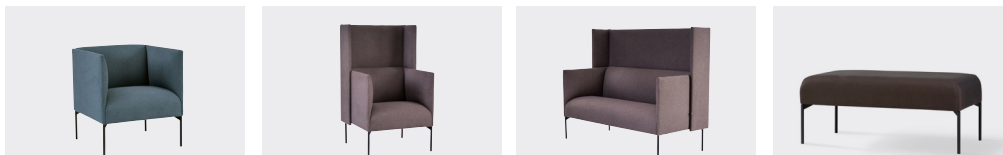

PRODUCT OPTIONS

HFA

1F Marine Parade
Abbotsford, Victoria
3067 Australia

T +61 (3) 9818 8400
F +61 (3) 9818 6655
info@hfa.com.au

ecf.com.au
 ecf.hfa
 @ecf_hfa