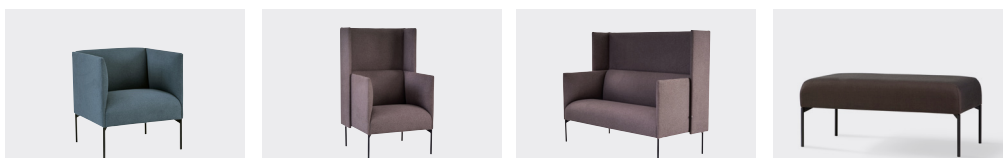

PRODUCT OPTIONS

ecf

1F Marine Parade
Abbotsford, Victoria
3067 Australia

T +61 (3) 9818 5444
F +61 (3) 9818 6655
info@ecf.com.au

ecf.com.au
 ecf.hfa
 @ecf_hfa