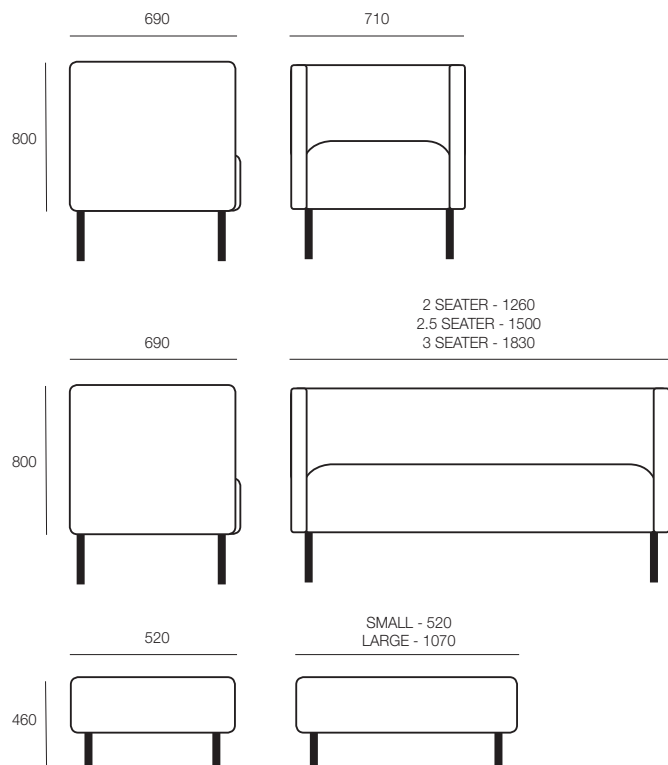

ecf | TALK

TALK

The Talk family is designed to fit into smaller spaces but also perfect to customised lengths settings. Add the high back and the function will be suitable for private surroundings.

DIMENSIONS

Height	Width	Depth
Various	Various	Various

GENERAL

Origin	Lead Time
Europe	6 weeks

SPECIFICATIONS

- Made in Australia
- Designed in Sweden
- 5-year warranty
- Seat height 460mm
- Timber frame with nozag springing
- Padding of high-resiliency foam and polyester fibre
- Black metal legs
- Upholstered in any suitable fabric, leather or vinyl

TECHNICAL DRAWINGS

OPTIONS

- Easy Chair: 710mm W x 690mm D x 800mm H
- 2-Seater: 1260mm W x 690mm D x 800mm H
- 2.5-Seater: 1500mm W x 690mm D x 800mm H
- 3-Seater: 1830mm W x 690mm D x 800mm H
- Pouf Small: 520mm W x 520mm D x 460mm H
- Pouf Large: 1070mm W x 520mm D x 460mm H
- Connecting screen
- Brass chromated legs