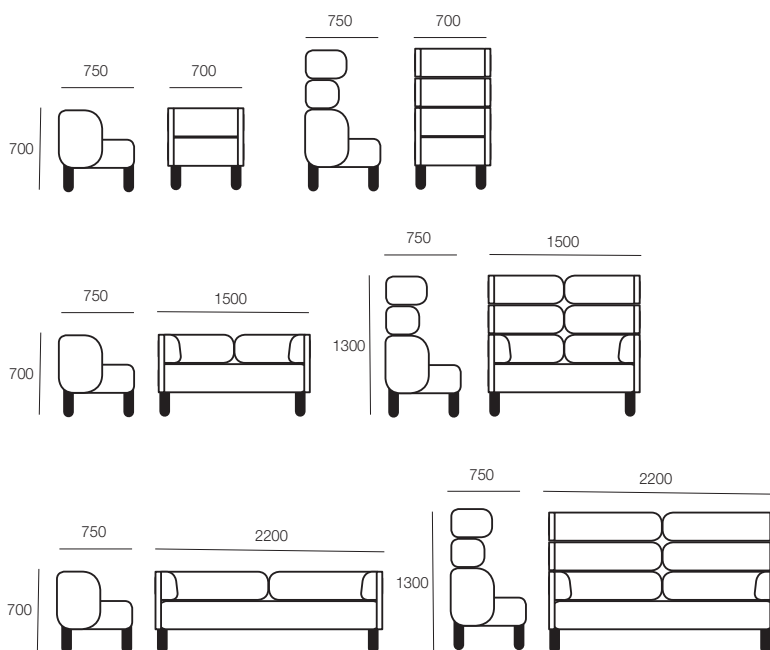

HFA

STORY

STORY

Inspired by Lego, Story is a modular sofa with endless combinations where you can build sideways as well as upwards. Use it to create rooms within rooms or more traditionally free standing. The design of the high back gives you a private sphere but still a feeling of openness.

DIMENSIONS

Height	Width	Depth
Various	Various	Various

GENERAL

Origin	Lead Time
Europe	6 weeks

SPECIFICATIONS

Made in Australia
Designed in Sweden
5-year warranty
Seat height 440mm
Modular parts allowing for multiple configurations
Timber frame
Padding of high-resiliency foam and polyester fibre
Round wooden legs
Upholstered in any suitable fabric, leather or vinyl

TECHNICAL DRAWINGS

OPTIONS

Easy Chair: 800mm W x 750mm D x 700mm H
Easy Chair High Back: 800mm W x 750mm D x 1300mm H
2-Seater Sofa: 1500mm W x 750mm D x 700mm H
2-Seater Sofa High Back: 1500mm W x 750mm D x 1300mm H
3-Seater Sofa: 2200mm W x 750mm D x 700mm H
3-Seater Sofa High Back: 2200mm W x 750mm D x 1300mm H
Coat hanger hook
Legs in black or white stained Ash