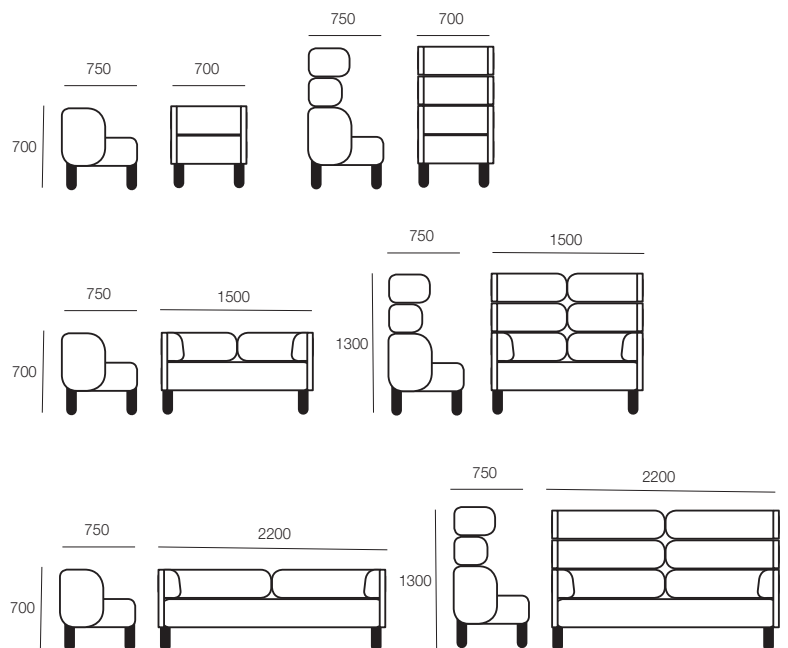

TECHNICAL DRAWINGS

ecf

1F Marine Parade
Abbotsford, Victoria
3067 Australia

T +61 (3) 9818 5444
F +61 (3) 9818 6655
info@ecf.com.au

ecf.com.au
 ecf.hfa
 @ecf_hfa