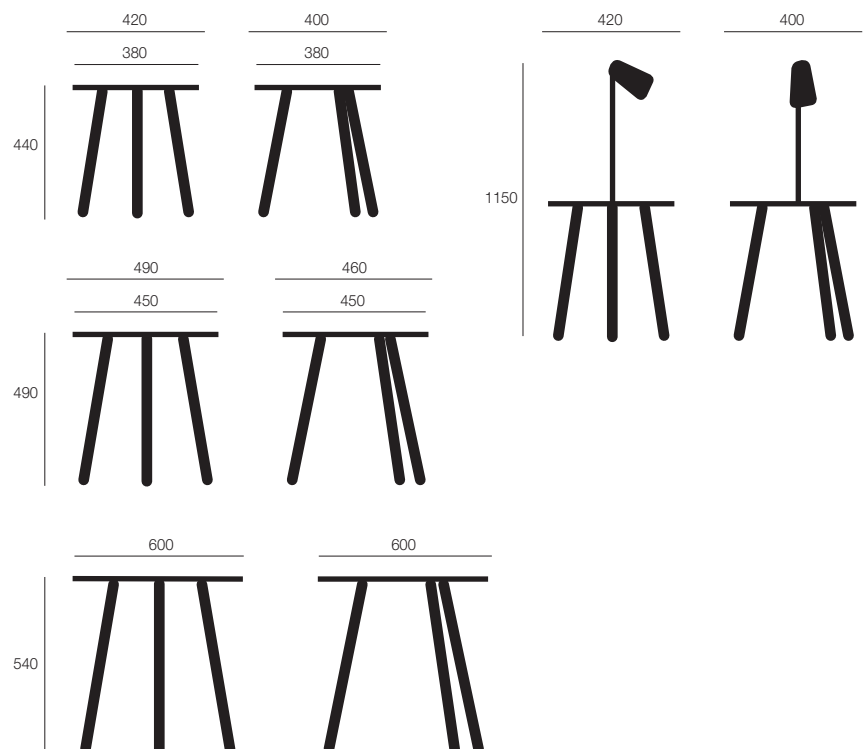

HFA | SPUTNIK

SPUTNIK

Sputnik has a metal frame with black powdercoating. This makes the table easy to handle and easy to place. It is also available as a lamp table with LED light source.

DIMENSIONS

Height	Width	Depth
Various	Various	Various

SPECIFICATIONS

Made in Sweden

5-year warranty

Metal frame and tabletop powdercoated black

OPTIONS

Small: 400mm W x 420mm D x 440mm H
Top surface 380mm diam

Medium: 460mm W x 490mm D x 490mm H
Top surface 450mm diam.

Large: 600mm W x 600mm D x 540mm H
Top surface 600mm diam.

Lamp table with LED light source 400mm W
x 420mm D x 1150mm H

GENERAL

Origin	Lead Time
Europe	6 weeks

TECHNICAL DRAWINGS

PRODUCT OPTIONS

HFA

1F Marine Parade
Abbotsford, Victoria
3067 Australia