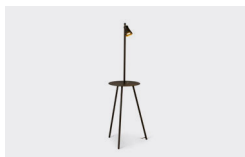

HFA | SPUTNIK

SPUTNIK

Sputnik has a metal frame with black powdercoating. This makes the table easy to handle and easy to place. It is also available as a lamp table with LED light source.

DIMENSIONS

Height	Width	Depth
Various	Various	Various

SPECIFICATIONS

Made in Sweden

5-year warranty

Metal frame and tabletop powdercoated black

OPTIONS

Small: 400mm W x 420mm D x 440mm H
Top surface 380mm diam

Medium: 460mm W x 490mm D x 490mm H
Top surface 450mm diam.

Large: 600mm W x 600mm D x 540mm H
Top surface 600mm diam.

Lamp table with LED light source 400mm W
x 420mm D x 1150mm H

GENERAL

Origin	Lead Time
Europe	6 weeks

TECHNICAL DRAWINGS

PRODUCT OPTIONS

HFA

1F Marine Parade
Abbotsford, Victoria
3067 Australia