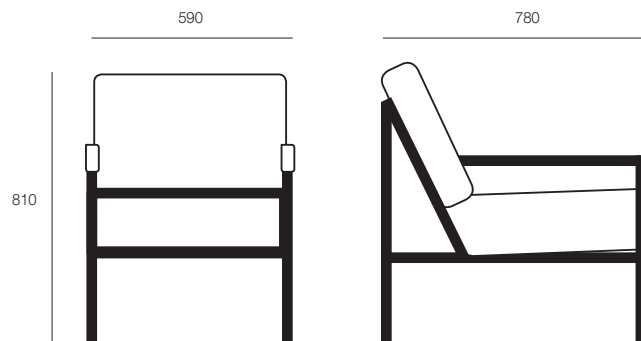

TECHNICAL DRAWINGS