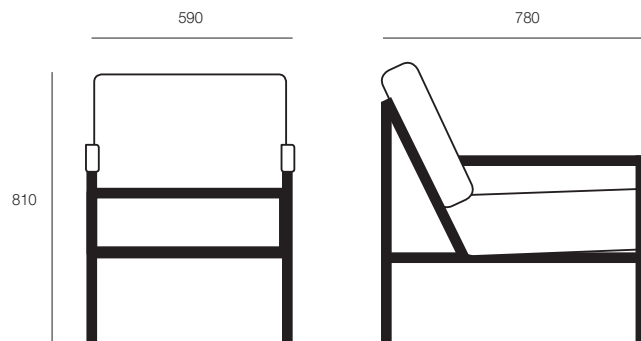

ecf | SEVENTY FIVE WOOD

SEVENTY FIVE WOOD

Wood version of the Seventy Five with the same great comfort and design as Seventy. Comes in oiled Walnut or white- or black-stained Ash.

DIMENSIONS

Height	Width	Depth
590mm	780mm	810mm

SPECIFICATIONS

Made in Sweden
5-year warranty
Seat height 420mm
Solid timber frame
Supporting canvas in seat and backrest
Moulded seat cushion in high-resiliency foam
Back cushion with foam/feather filling
Upholstered in any suitable fabric, leather or vinyl

OPTIONS

Timber in black- or white-stained Ash or oiled Walnut
Canvas: Black or beige

GENERAL

Origin	Lead Time
Europe	6 weeks

TECHNICAL DRAWINGS

PRODUCT OPTIONS

ecf

1F Marine Parade
Abbotsford, Victoria
3067 Australia