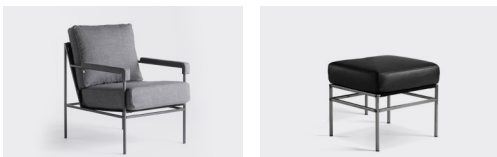

HFA

SEVENTY FIVE

SEVENTY FIVE

One of our classics, Seventy, has a little brother called Seventy Five. It comes with a lower back and more narrow seat – but still with the same great comfort and design as Seventy. Seventy Five also matches the Seventy tables.

DIMENSIONS

Height	Width	Depth
810mm	590mm	780mm

SPECIFICATIONS

Made in Australia
Designed in Sweden
5-year warranty
Seat height 420mm
Natural lacquered metal frame
Supporting canvas in seat and backrest
Moulded seat cushion in high-resiliency foam
Back cushion with foam/feather filling
Upholstered in any suitable fabric, leather or vinyl

OPTIONS

Footstool: 500mm W x 450mm D x 420mm H
Sofa: 1740mm W x 780mm D x 810mm H
Sofa with seat cushion in foam with a metal spring core
Canvas: Black or beige

PRODUCT OPTIONS

GENERAL

Origin	Lead Time
Europe	6 weeks