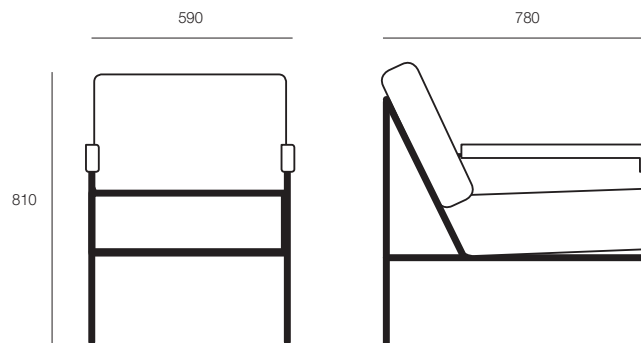

TECHNICAL DRAWINGS

ecf

1F Marine Parade
Abbotsford, Victoria
3067 Australia

T +61 (3) 9818 5444
F +61 (3) 9818 6655
info@ecf.com.au

ecf.com.au
 ecf.hfa
 @ecf_hfa