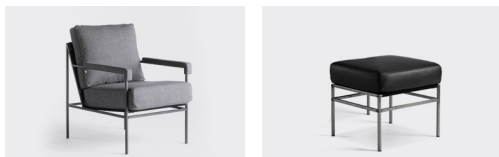

ecf | SEVENTY FIVE

SEVENTY FIVE

One of our classics, Seventy, has a little brother called Seventy Five. It comes with a lower back and more narrow seat – but still with the same great comfort and design as Seventy. Seventy Five also matches the Seventy tables.

DIMENSIONS

Height	Width	Depth
810mm	590mm	780mm

SPECIFICATIONS

Made in Australia
Designed in Sweden
5-year warranty
Seat height 420mm
Natural lacquered metal frame
Supporting canvas in seat and backrest
Moulded seat cushion in high-resiliency foam
Back cushion with foam/feather filling
Upholstered in any suitable fabric, leather or vinyl

OPTIONS

Footstool: 500mm W x 450mm D x 420mm H
Sofa: 1740mm W x 780mm D x 810mm H
Sofa with seat cushion in foam with a metal spring core
Canvas: Black or beige

PRODUCT OPTIONS

GENERAL

Origin	Lead Time
Europe	6 weeks