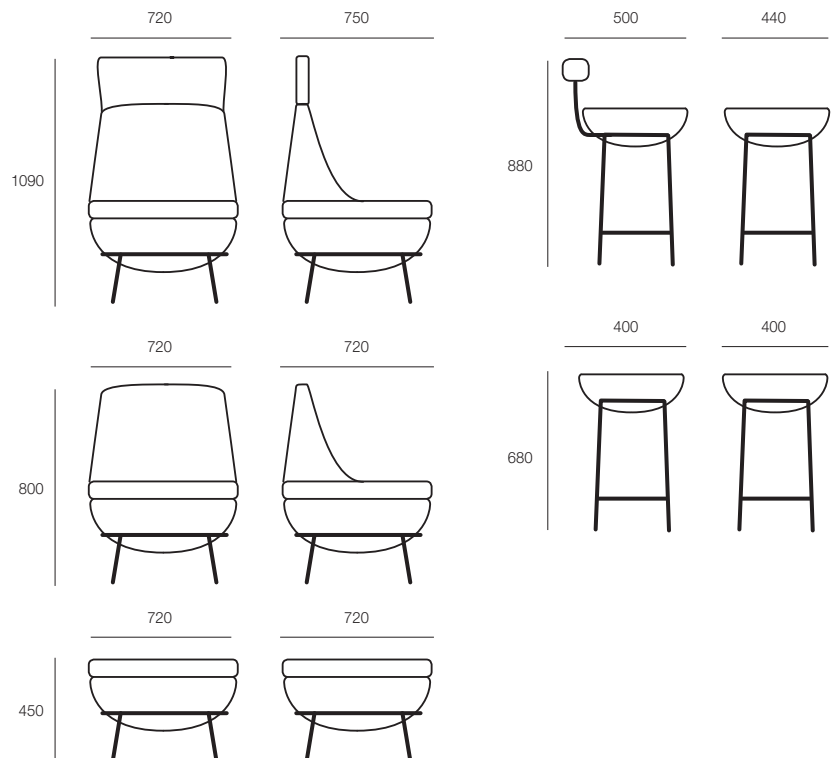

TECHNICAL DRAWINGS

HFA

1F Marine Parade
Abbotsford, Victoria
3067 Australia

T +61 (3) 9818 8400
F +61 (3) 9818 6655
info@hfa.com.au

ecf.com.au
 ecf.hfa
 @ecf_hfa