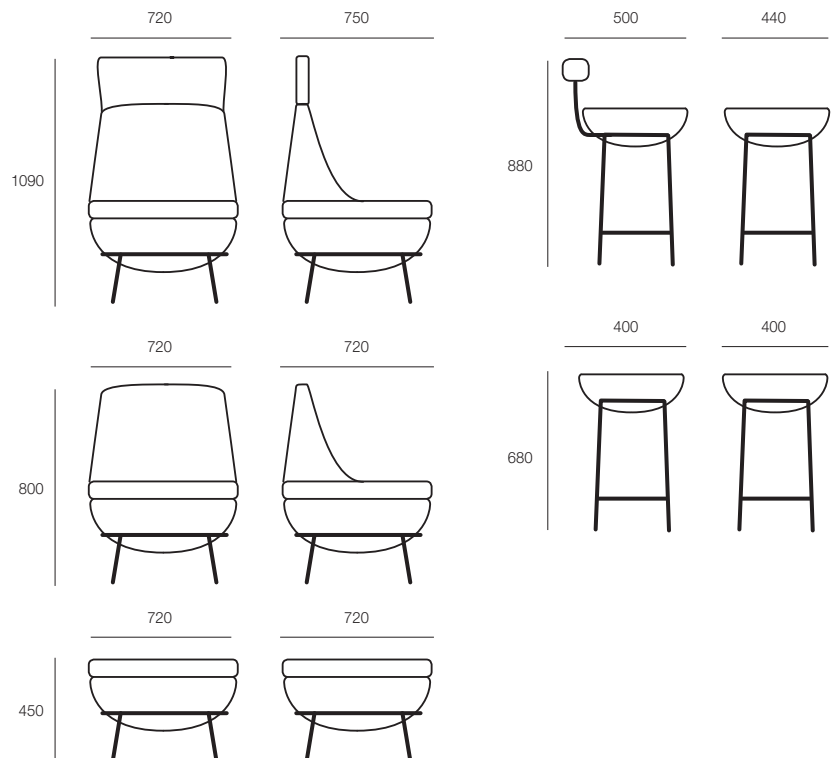

ecf | POD

POD

Meet the Pod family. Pod high has almost throne like qualities and gives a feeling of sitting somewhere very special. Its round base rests on the distinct frame to give an illusion of mobility. Choose or mix between the easy chairs with high or low back and complete with a Pod footstool. It is also available as a bar stool.

DIMENSIONS

Height	Width	Depth
Various	Various	Various

SPECIFICATIONS

- Made in Sweden
- 5-year warranty
- Steel frame with moulded foam
- Seat cushion of high resiliency foam and polyester fibre
- Metal base with plastic feet
- Upholstered in any suitable fabric, leather or vinyl

OPTIONS

- Footstool:
720mm W x 720mm D x 450mm H
- Easy Chair Low:
720mm W x 720mm D x 800mm H
- Easy Chair High:
720mm W x 750mm D x 1090mm H
- Bar Stool:
400mm W x 400mm D x 680mm H
- Bar Stool With Backrest:
500mm W x 440mm D x 880mm H

PRODUCT OPTIONS

GENERAL

Origin	Lead Time
Europe	6 weeks

TECHNICAL DRAWINGS

ecf

1F Marine Parade
Abbotsford, Victoria
3067 Australia

T +61 (3) 9818 5444
F +61 (3) 9818 6655
info@ecf.com.au

 ecf.com.au
 ecf.hfa
 @ecf_hfa