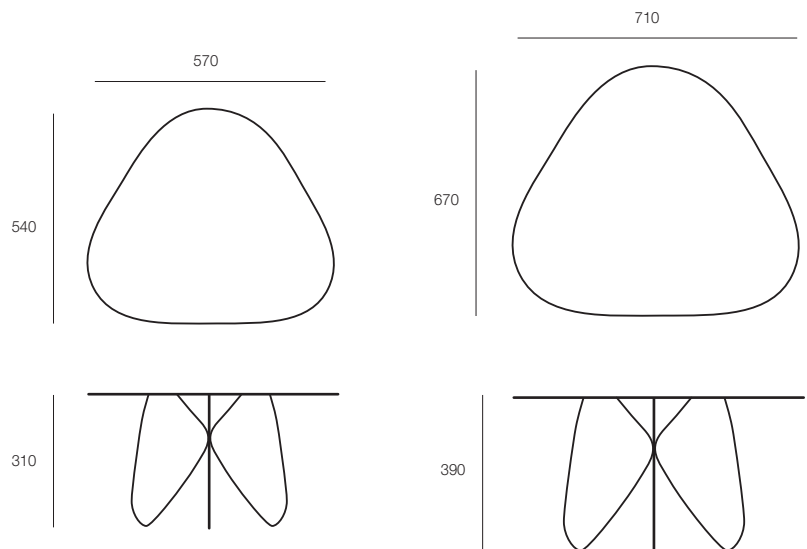

## DIMENSIONS

Height	Width	Depth
Various	Various	Various

## OPTIONS

Small table: 570mm W x 540mm D x 310mm H

Large table: 710mm W x 670mm D x 390mm H

Colours: Black, Dark Grey, White, Dark Green, Light Green, Yellow, Red, Wine, Terracotta, Deep Lagoon and Blue